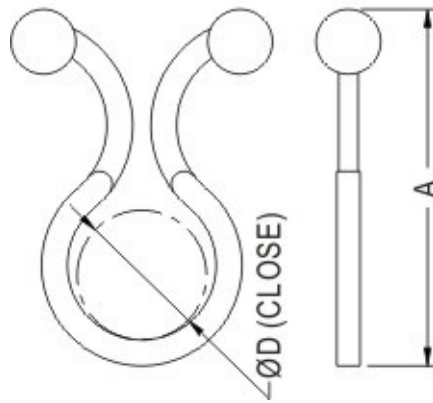

FIX-TL

- ◆ MATERIAL: NYLON 66 (UL)
- ◆ FLAME CLASS: 94V-2
- ◆ COLOR: NATURAL
- ◆ UNIT: mm

PART NO	A	D	CLOSED D
FIX-TL-1	17.8	5.1	4.0
FIX-TL-3A	27.5	11.5	10.0
FIX-TL-4	30.4	15.4	13.8
FIX-TL-7	42.0	22.0	19.5
FIX-TL-8	16.5	5.6	5.0