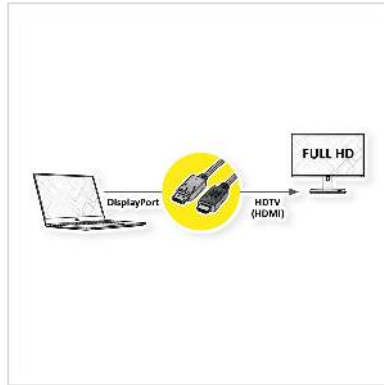

ROLINE DisplayPort Cable, DP - HDTV, M/M, black, 1.5 m

Product No.	11.04.5779
Manufacturer	ROLINE
Manufacturer No.	11.04.5779
EAN (single piece)	7611990191406

roline
Designed for Professionals

2K

DisplayPort to HDTV cable for transferring content from your graphics card (DisplayPort) to your TV (HDTV) - with a quality of up to 1920x1080 @60Hz, incl. audio transmission!

- HDTV is the standard for digital video transmission in the TV/multimedia sector for e. g.: Connection of a TV set with HDMI interface to a player with DisplayPort connection.
- Cable with one DisplayPort and one HDTV plug.
- Note: A DisplayPort HDTV cable can only be used in one direction: the DisplayPort connector can only be used on the data source side (e. g. graphics card).

Technical specifications

Manufacturer	ROLINE
Product group	Cable
Product type	DP HDTV cable
Colour	black
Length	1.5 m
Transfer quality	DisplayPort v1.1

Max. resolution	1920 x 1080 / 1920 x 1200 @60Hz (2K, Full HD)
-----------------	---