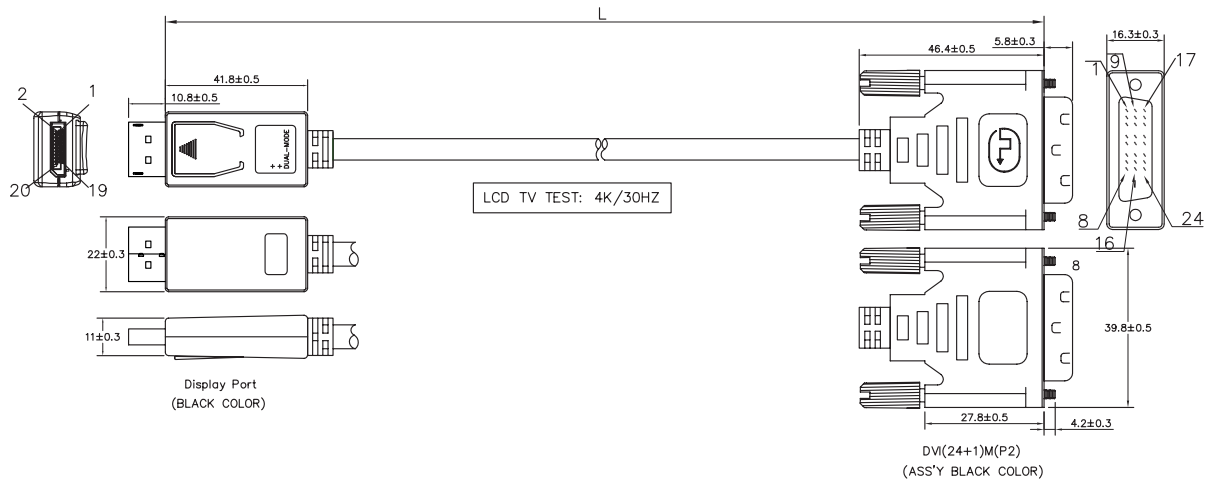

Technical Drawing:

Art-No.	Cable Length	EAN Code
CV0130	1.0m	4052792052473
CV0131	2.0m	4052792052480
CV0132	3.0m	4052792052497
CV0133	5.0m	4052792052503

Package Content:

» 1 x DisplayPort to DVI Cable