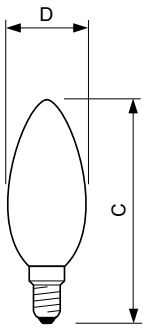

Product data

General information	
Cap base	E14 [E14]
CE mark	Yes
EU RoHS compliant	Yes
Nominal lifetime (nom.)	15000 h
Switching cycle	20000
	Sphere
Tier	CorePro
Light technical	
Colour Code	827 [CCT of 2,700 K]
Luminous flux (nom.)	250 lm
Colour designation	Warm white (WW)
Correlated Colour Temperature (Nom)	2700 K
Luminous efficacy (rated) (nom.)	125.00 lm/W
Colour consistency	<6
Colour rendering index (nom.)	80

CorePro GLASS LED candles and lustres

Mechanical and housing

Lamp Finish	Clear
Bulb shape	B35 [B 35mm]

Approval and application

Energy Efficiency Class	E
Energy-saving product	Yes
Suitable for accent lighting	No
Energy consumption kWh/1,000 hours	2 kWh
	387351

Dimensional drawing

CorePro LEDCandleND 2-25W E14B35 827CL G

Product	D	C
CorePro LEDCandleND 2-25W E14B35 827CL G	35 mm	97 mm

Photometric data

Spectral Power Distribution Colour

General uniform lighting

CorePro GLASS LED candles and lustres