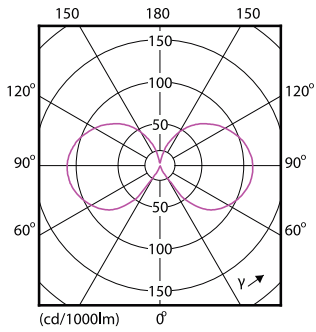

Product data

General information	
Cap base	E14 [E14]
CE mark	Yes
EU RoHS compliant	Yes
Nominal lifetime (nom.)	15000 h
Switching cycle	20000
	Sphere
Tier	CorePro
Light technical	
Colour Code	827 [CCT of 2,700 K]
Luminous flux (nom.)	250 lm
Colour designation	Warm white (WW)
Correlated Colour Temperature (Nom)	2700 K
Luminous efficacy (rated) (nom.)	125.00 lm/W
Colour consistency	<6
Colour rendering index (nom.)	80

Dimensional drawing

CorePro LEDCandleND 2-25W E14B35 827CL G

Product	D	C
CorePro LEDCandleND 2-25W E14B35 827CL G	35 mm	97 mm

Photometric data

Spectral Power Distribution Colour

General uniform lighting

CorePro GLASS LED candles and lustres

Photometric data

Light Distribution Diagram

Lifetime

Life Expectancy Diagram

Lumen Maintenance Diagram