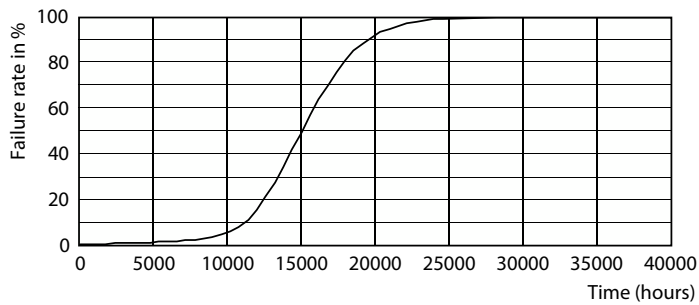

Product data

General information	
Cap base	E14 [E14]
CE mark	Yes
EU RoHS compliant	Yes
Nominal lifetime (nom.)	15000 h
Switching cycle	20000
	Sphere
Tier	CorePro
Light technical	
Colour Code	827 [CCT of 2,700 K]
Luminous flux (nom.)	250 lm
Colour designation	Warm white (WW)
Correlated Colour Temperature (Nom)	2700 K
Luminous efficacy (rated) (nom.)	125.00 lm/W
Colour consistency	<6
Colour rendering index (nom.)	80

Photometric data

Light Distribution Diagram

Lifetime

Life Expectancy Diagram

Lumen Maintenance Diagram