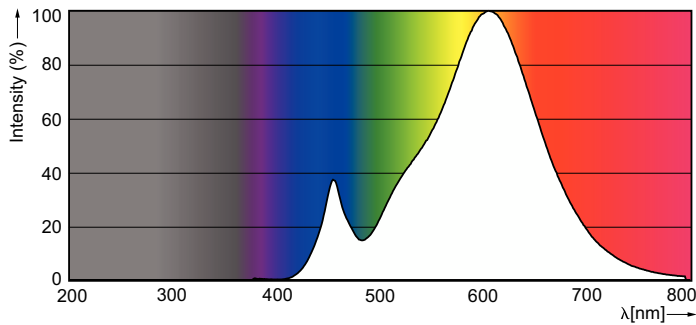

CorePro GLASS LED candles and lustres

Mechanical and housing

Lamp Finish	Clear
Bulb shape	B35 [B 35mm]

Approval and application

Energy Efficiency Class	E
Energy-saving product	Yes
Suitable for accent lighting	No
Energy consumption kWh/1,000 hours	2 kWh
	387351

Product data

Full product code	871951437757800
Order product name	CorePro LEDCandleND 2-25W E14B35 827CL G
EAN/UPC – product	8719514377578
Order code	37757800
SAP numerator – quantity per pack	1
Numerator – packs per outer box	10
SAP material	929001238392
Net Weight (Piece)	0.014 kg

Dimensional drawing

Product	D	C
CorePro LEDCandleND 2-25W E14B35 827CL G	35 mm	97 mm

Photometric data

Spectral Power Distribution Colour