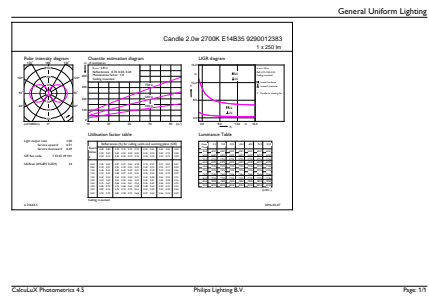

Dimensional drawing

CorePro LEDCandleND 2-25W E14B35 827CL G

Product	D	C
CorePro LEDCandleND 2-25W E14B35 827CL G	35 mm	97 mm

Photometric data

Spectral Power Distribution Colour

General uniform lighting

CorePro GLASS LED candles and lustres

Photometric data

Light Distribution Diagram

Lifetime

Life Expectancy Diagram

Lumen Maintenance Diagram