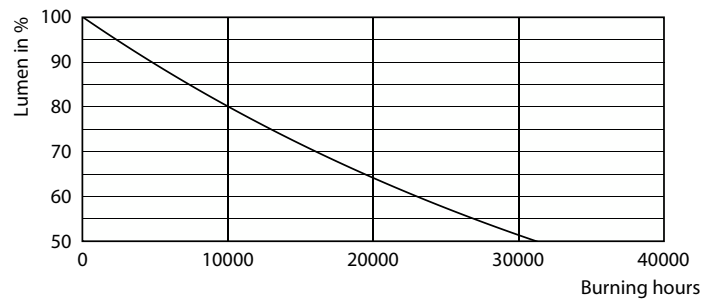

Product data

General information	
Cap base	E14 [E14]
CE mark	Yes
EU RoHS compliant	Yes
Nominal lifetime (nom.)	15000 h
Switching cycle	20000
	Sphere
Tier	CorePro
Light technical	
Colour Code	827 [CCT of 2,700 K]
Luminous flux (nom.)	250 lm
Colour designation	Warm white (WW)
Correlated Colour Temperature (Nom)	2700 K
Luminous efficacy (rated) (nom.)	125.00 lm/W
Colour consistency	<6
Colour rendering index (nom.)	80

Photometric data

Light Distribution Diagram

Lifetime

Life Expectancy Diagram

Lumen Maintenance Diagram