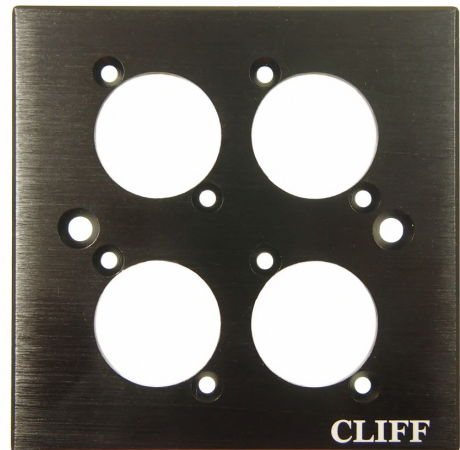

# CLIFF

## 4 WAY FACEPLATE

A brushed aluminium faceplate with mounting holes for 4 connectors. Supplied with or without logo.

**CP30500** - 4 WAY FACEPLATE - PLAIN

**CP30500C** - 4 WAY FACEPLATE - CLIFF