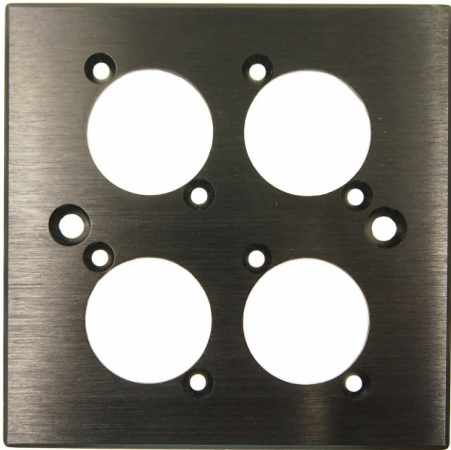

# CLIFF

## 4 WAY FACEPLATE

A brushed aluminium faceplate with mounting holes for 4 connectors. Supplied with or without logo.

**CP30500** - 4 WAY FACEPLATE - PLAIN

**CP30500C** - 4 WAY FACEPLATE - CLIFF