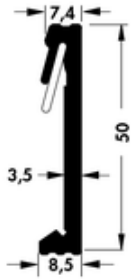

Fastening for mounting rail / **KL 35 50**

Parameters of article **KL 35 50**

material aluminium

length on stock [mm] 50