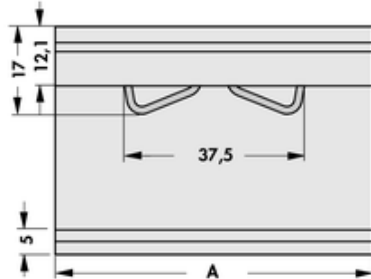

Fastening for mounting rail / **KL 35 50**

Parameters of article **KL 35 50**

material aluminium

length on stock [mm] 50