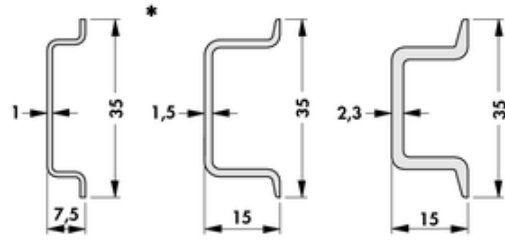

Fastening for mounting rail / **KL 35 50**

Parameters of article **KL 35 50**

material aluminium

length on stock [mm] 50