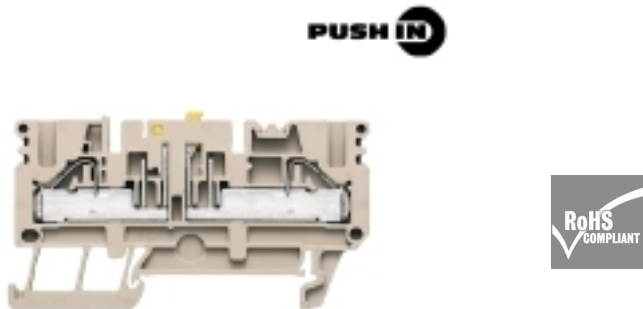

**P-series
PTR 2.5/4**

Weidmüller Interface GmbH & Co. KG
Klingenbergstraße 16
D-32758 Detmold
Germany
Fon: +49 5231 14-0
Fax: +49 5231 14-292083
www.weidmueller.com

Disconnect-test terminals with PUSH IN connections can be combined with fuse holders, component plugs and isolating plugs.

Explosion-tested version	No	Open sides	right
Type of mounting	Snap-on	Version	PUSH IN connection, Disconnection element, for plug-in cross-connector, One end without connector

CSA ratings data

Certificate No. (CSA)	200039-1751332	Voltage size B (CSA)	600 V
Voltage size C (CSA)	600 V	Current size B (CSA)	24 A
Current size C (CSA)	24 A	Wire cross section max. (CSA)	10 AWG
Wire cross section min. (CSA)	26 AWG		