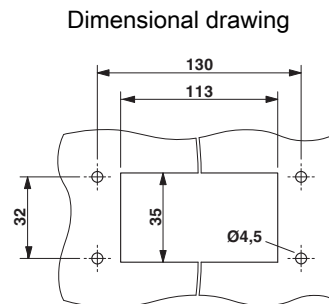

Mounting cutout

Classifications

eCl@ss

eCl@ss 8.0	27440101
eCl@ss 9.0	27440101

ETIM

ETIM 5.0	EC002560