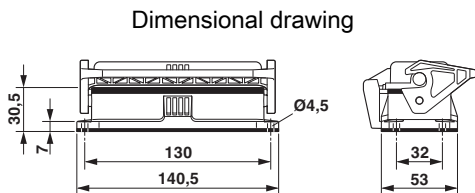

Housing - H4X:4C5FF - 1415775

Technical data

General

Color	gray aluminum
Torque	1.5 Nm ... 2 Nm (Mounting screw)
Protective cover	yes
Housing material	Die-cast aluminum, salt water resistant
Housing surface material	uncoated
Material lock	Polyamide
Material, protective cover	PA

Mechanical characteristics

Type	B24
Contact insert design	with 4x RJ45 Cat 5E Ethernet Socket/socket, snap-in slot locking

Electrical characteristics

Rated current	max. 1.5 A DC (RJ45)

Environmental Product Compliance

China RoHS	Environmentally Friendly Use Period = 50
	For details about hazardous substances go to tab "Downloads", Category "Manufacturer's declaration"

Drawings

Dimensional drawing