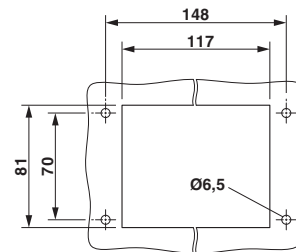

Key Commercial Data

Packing unit	1 pc
Weight per Piece (excluding packing)	860.000 g

Technical data

Dimensions

Height	39.4 mm
Width	99.2 mm
Length	162 mm

Ambient conditions

Degree of protection of housing (IP)	IP65
Ambient temperature (operation)	-40 °C ... 125 °C (Housing)

General

Size	B48
Color	gray aluminum
Torque	1.5 Nm ... 2 Nm (Mounting screw)
Protective cover	yes
Housing material	Die-cast aluminum, salt water resistant

Housing - H5S:GF - 1415790

Technical data

General

Drawings

Dimensional drawing

Dimensional drawing

Dimensional drawing

Mounting cutout

Classifications

eCl@ss

eCl@ss 8.0	27440101
eCl@ss 9.0	27440101