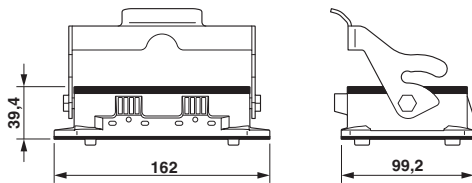

Housing - H5S:GF - 1415790

Technical data

General

Housing surface material	uncoated
Material lock	Stainless steel
Material, protective cover	PA

Mechanical characteristics

Type	B48
Contact insert design	with 1x 120 V AC outlet 5 A GFCI 20 A

Electrical characteristics

Rated voltage (III/3)	max. 125 V AC (AC outlet, UL 498, UL 943, CSA C22.2 No. 42)
Rated current	max. 1.5 A DC (RJ45)

Environmental Product Compliance

China RoHS	Environmentally Friendly Use Period = 50
	For details about hazardous substances go to tab "Downloads", Category "Manufacturer's declaration"

Drawings

Dimensional drawing

Dimensional drawing