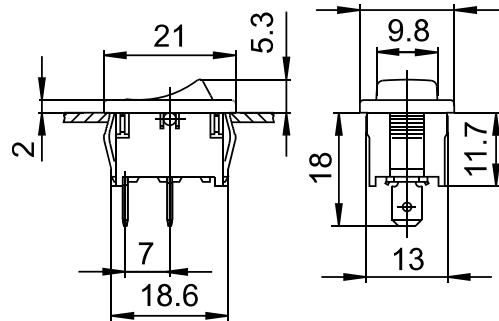

ROCKER SWITCHES

PRODUCT NUMBER 1801.1202

TECHNICAL DATA

Product number	1801.1202
Actuator color / printing	
Product family	Rocker switches
Actuation type	direct
Weight	3.000 g
ROHS conform	yes
Switching function	Normally open contact (SPNO)
Material fixed contact	Cu silver-plated
Number of poles	1 - pole
connections	Quick-connect terminal, 4.8 x 0.8
Mechanical life endurance	10E4
Rating IEC	4 (2) A 250 V AC 1E4
Rating North America	4 A 250 V AC 1/10 HP 6 A 125 V AC 1/10 HP
Contact resistance (new condition)	< 100 (1 A 12 V DC) mOhm
Insulation resistance (new condition)	> 100 (500 V DC) MOhm
Voltage strength at 250 V	<ul style="list-style-type: none"> → function insulation / basic insulation 1 500 V → reinforced insulation 3 000 V → small contact distance 500 V

Proof tracking	250 PTI
Insulation spacing	acc. to EN 61058 for reinforced or double insulation
Protection type	→ Connection IP 40 → Actuator IP 40
Ambient temperature	-20 °C ... +100 °C
Ambient temperature	-20 °C ... +55 °C
Storage temperature	-40 °C ... +80 °C
Flammability	UL 94 V-2
Glow wire test temperature	850 °C
Actuators and additional actuators	rocker: PA, black, with return compression spring
Housing description	housing: PA, black
Connection surface	→ bearing connection silver plated → external connection silver plated
Contact material	Ag
Contact distance	≥ 3 mm
Rating Code UL	R 52
Contact type	lifting contact
Plug force of the terminals	≤ 80 N
Approval marks	CSA / UL / ENEC 05
Suitable for appliances of protection class	II
Type of fastening	Snap fastening
Degree of pollution	3
Stock version	●

PRODUCT IMAGE

DRAWINGS

X	Y	Z
0.75 ... 1.25	19.2 -0.1	12.9 +0.1
1.25 ... 2	19.4 -0.1	12.9 +0.1
2 ... 3	19.8 -0.1	12.9 +0.1

X = wall thickness

Technical changes reserved. Dimensions are not binding.
Detailed specifications available on request.