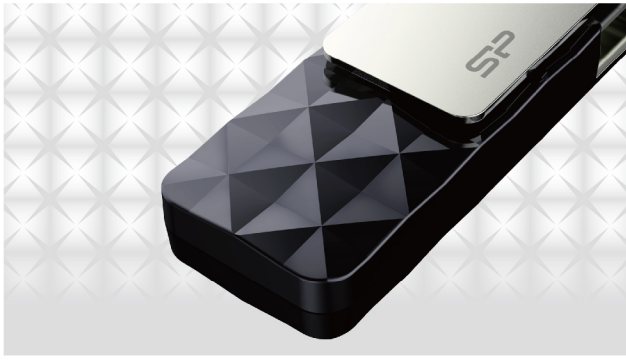

**SP** *Memory is personal*

USB 3.1 Gen1(USB 3.0)  
Flash Drive

**Blaze B30**

8GB / 16GB / 32GB  
64GB / 128GB / 256GB

## Shine like a Jewel

Featuring with the geometric diamond-cut pattern carved on the glossy translucent body, Blaze B30 shines like a luxurious jewelry, and is able to reflect the sparkle through the different source of light.

## USB 3.1 Ultra Fast Transfer Rate

Outstanding read/write speed is coupled with the latest USB 3.1 interface feature a 5Gb/s bandwidth which is 10x the bandwidth of a USB 2.0 interface. It saves users precious time backing up to and from the hard drive when transferring mass data files.

## Swivel for Easily Use and Store

Blaze B30 incorporates the 360 degree capless swivel design with the stainless metal structure. This allows users to use and store with just a thumb push. Blaze B30 also enhances its durability of the swivel axis with the Four-way positioning rotating technology which avoids any damages or debris on the USB connector from loose axis.