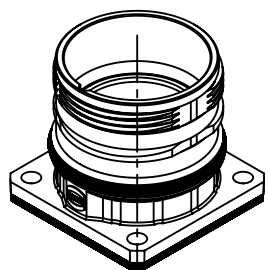

panel cut out

Plastic snap ring - Male

Plastic snap ring - Female

	All rights reserved Department EL PD - DE	All Dimensions in mm Original Size DIN A4		Scale 2:1	Free size tol.	Ref.
		Created by KLASSENP	Inspected by RIEPE	Standardisation TIEMANNA	Date 2017-02-15	State Final Release
HARTING Electric GmbH & Co. KG D-32339 Espelkamp		Title Han M23 HBM front 2,7mm			Doc-Key / ECM-Nr. 100703681/UGD/001/B 500000115544	
		Type TB	Number 09 15 100 0301		Rev. B	Page 1/1