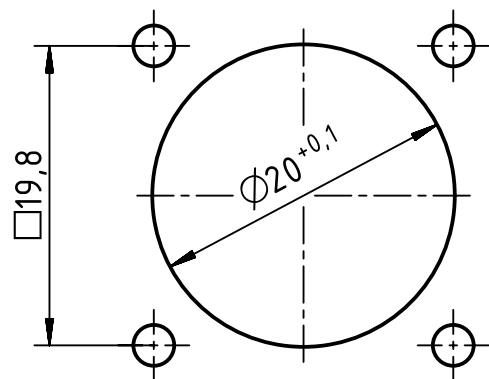

panel cut out

Plastic snap ring - Male

Plastic snap ring - Female

	All rights reserved Department EL PD - DE	All Dimensions in mm Original Size DIN A4		Scale 2:1	Free size tol.	Ref.
		Created by KLASSENP	Inspected by RIEPE	Standardisation TIEMANNA	Date 2017-02-15	State Final Release
HARTING Electric GmbH & Co. KG D-32339 Espelkamp		Title Han M23 HBM front 2,7mm			Doc-Key / ECM-Nr. 100703681/UGD/001/B 500000115544	
		Type TB	Number 09 15 100 0301		Rev. B	Page 1/1