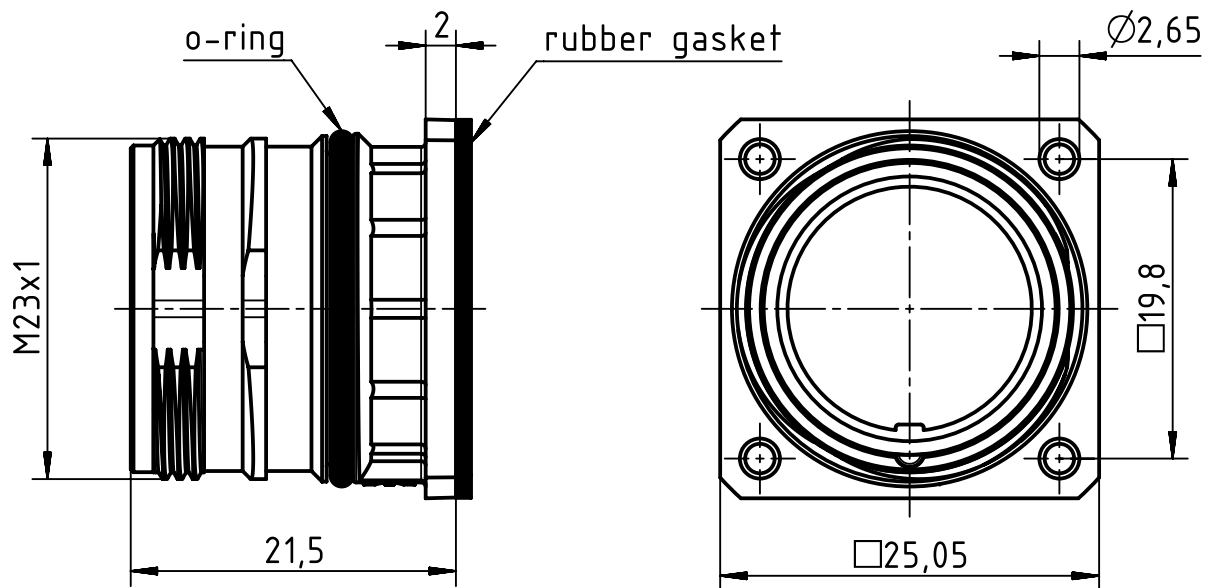

panel cut out

Plastic snap ring - Male

Plastic snap ring - Female

	All rights reserved Department EL PD - DE	All Dimensions in mm Original Size DIN A4		Scale 2:1	Free size tol.	Ref.
		Created by KLASSENP	Inspected by RIEPE	Standardisation TIEMANNA	Date 2017-02-15	State Final Release
HARTING Electric GmbH & Co. KG D-32339 Espelkamp		Title Han M23 HBM front 2,7mm			Doc-Key / ECM-Nr. 100703681/UGD/001/B 500000115544	
		Type TB	Number 09 15 100 0301		Rev. B	Page 1/1