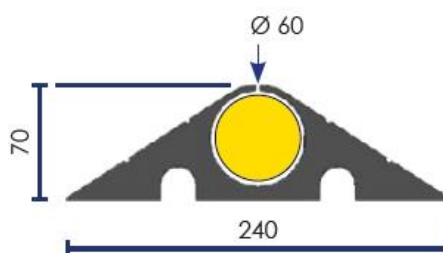

Specifications :

- Heavy duty cable protection
- Diameter $\varnothing$ 60 mm cable bridge
- Ideal for temporary installations
- Indoor/Outdoor use
- 2 yellow stripes in order to increase the visibility
- Links supplied
- It can support vehicles up to 40 T
- Avoid prolonged contact with hydrocarbons
- Resist to temperature between $-40/+60^{\circ}\text{C}$
- Adhesive bonding is possible