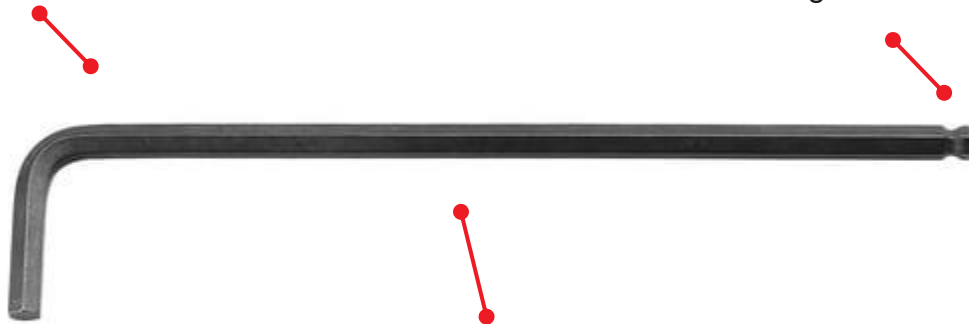

EXTRA LONG KEYS - SPHERICAL HEAD HEAD

SKUS	DESCRIPTION
83S.3L	EXTRA LONG KEYS - SPHERICAL HEAD 3mm

Phosphate steel for long durability

Spherical Head for easier screwdriving until 30° offset

Extra Long dimension for more lever, higher power, improved line access