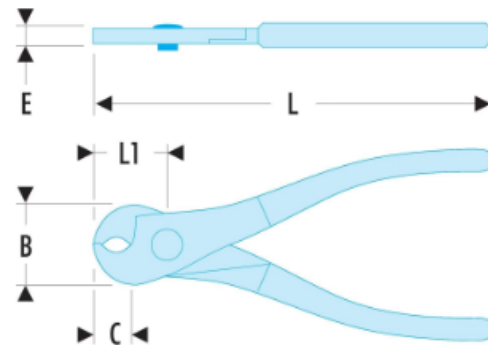

CABLE CUTTERS

SKUS	DESCRIPTION
412.30	SNAP-RING PLIER

	DIAMETER [MM]	DIAMETER D MINI - MAXI [MM]	LENGTH L [MM]	LENGTH L1 [MM]	THICKNESS E [MM]	HEAD HEIGHT C [MM]	HEAD WIDTH B [MM]	WEIGHT [KG]
412.16	16.0	80 - 370	290.0	45.0	14.0	28.0	54.0	0.67
412.30	32.0	155 - 1000	600.0	60.0	16.0	40.0	70.0	2.5
412.42	42.0	200 - 1300	800.0	90.0	16.0	70.0	115.0	3.7
412B.10	10.0	53 - 190	170.0	40.0	10.0	21.0	28.0	0.225