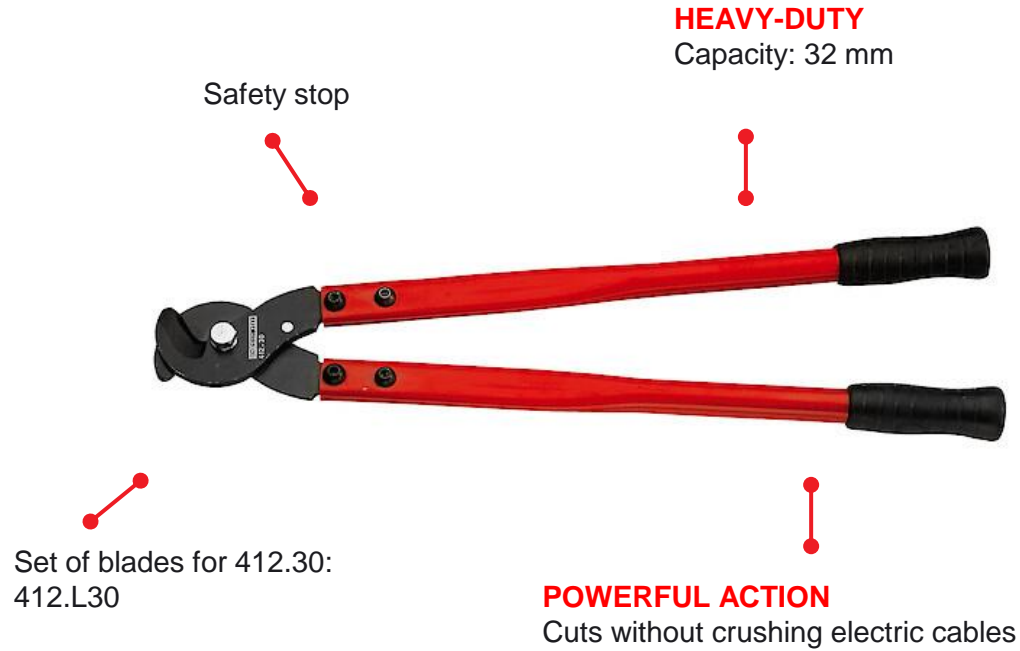

CABLE CUTTERS

SKUS	DESCRIPTION
412.30	SNAP-RING PLIER

	DIAMETER [MM]	DIAMETER D MINI - MAXI [MM]	LENGTH L [MM]	LENGTH L1 [MM]	THICKNESS E [MM]	HEAD HEIGHT C [MM]	HEAD WIDTH B [MM]	WEIGHT [KG]
412.16	16.0	80 - 370	290.0	45.0	14.0	28.0	54.0	0.67
412.30	32.0	155 - 1000	600.0	60.0	16.0	40.0	70.0	2.5
412.42	42.0	200 - 1300	800.0	90.0	16.0	70.0	115.0	3.7
412B.10	10.0	53 - 190	170.0	40.0	10.0	21.0	28.0	0.225