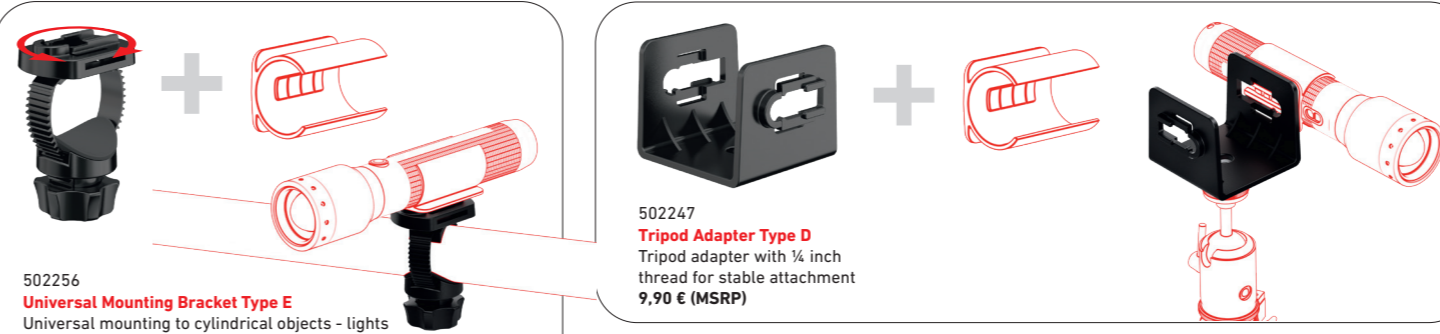

THE ROBUST MODELS	THE EVERYDAY MODELS	THE HIGH-TECH MODELS
WORK	CORE	SIGNATURE
P2R WORK 34,90 € Item No. 502183 Lumen: 110 lm¹ CRI: 80 Color temp. 4300 K Drop test 2 m	P2R CORE 24,90 € Item No. 502176 Lumen: 120 lm¹ CRI: 70 Color temp. 6500 K Drop test 2 m	
P4R WORK 44,90 € Item No. 502184 Lumen: 170 lm¹ CRI: 80 Color temp. 4300 K Drop test 2 m	P4R CORE 34,90 € Item No. 502177 Lumen: 200 lm¹ CRI: 70 Color temp. 6500 K Drop test 2 m	
	P7 CORE 69,90 € Item No. 502180 Lumen: 450 lm¹ CRI: 70 Color temp. 6500 K Drop test 1 m	
P5R WORK 69,90 € Item No. 502186 Lumen: 480 lm¹ CRI: 70 Color temp. 4000 K Drop test 3 m	P5R CORE 59,90 € Item No. 502178 Lumen: 500 lm¹ CRI: 70 Color temp. 6500 K Drop test 2 m	
P6R WORK 99,90 € Item No. 502188 Lumen: 850 lm¹ CRI: 90 Color temp. 4000 K Drop test 3 m	P6R CORE 79,90 € Item No. 502179 Lumen: 900 lm¹ CRI: 65 Color temp. 6500 K Drop test 2 m	P6R SIGNATURE 129,00 € Item No. 502189 Lumen: 1400 lm¹ CRI: 80 Color temp. 6500 K Drop test 2 m
P7R WORK 129,00 € Item No. 502187 Lumen: 1200 lm¹ CRI: 90 Color temp. 4000 K Drop test 3 m	P7R CORE 99,90 € Item No. 502181 Lumen: 1400 lm¹ CRI: 70 Color temp. 6500 K Drop test 2 m	P7R SIGNATURE 159,00 € Item No. 502190 Lumen: 2000 lm¹ CRI: 80 Color temp. 6500 K Drop test 2 m
	P17R CORE 199,00 € Item No. 502182 Lumen: 1200 lm¹ CRI: 65 Color temp. 6500 K Drop test 1 m	
P18R WORK 249,00 € Item No. 502188 Lumen: 4500 lm¹ CRI: 70 Color temp. 5000 K Drop test 1 m		P18R SIGNATURE 249,00 € Item No. 502191 Lumen: 4500 lm¹ CRI: 70 Color temp. 6500 K Drop test 1 m