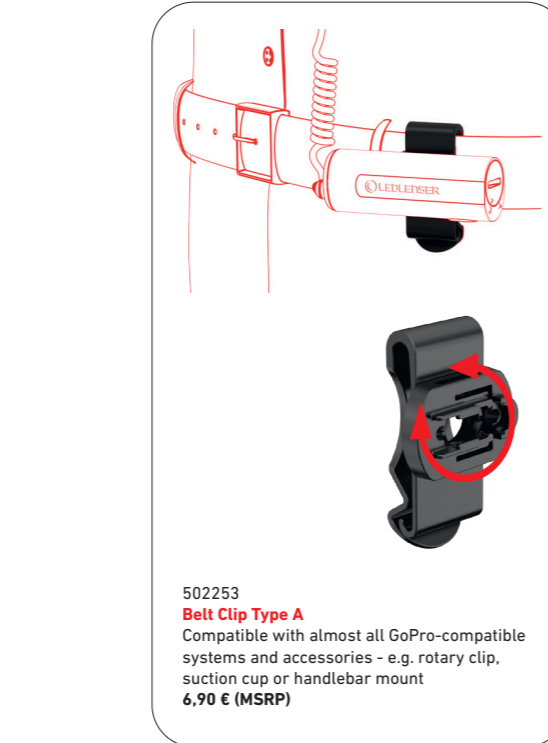

THE ROBUST MODELS	THE EVERYDAY MODELS	THE HIGH-TECH MODELS
WORK	CORE	SIGNATURE
P2R WORK 34,90 € Item No. 502183 Lumen: 110 lm¹ CRI: 80 Color temp. 4300 K Drop test 2 m	P2R CORE 24,90 € Item No. 502176 Lumen: 120 lm¹ CRI: 70 Color temp. 6500 K Drop test 2 m	
P4R WORK 44,90 € Item No. 502184 Lumen: 170 lm¹ CRI: 80 Color temp. 4300 K Drop test 2 m	P4R CORE 34,90 € Item No. 502177 Lumen: 200 lm¹ CRI: 70 Color temp. 6500 K Drop test 2 m	
	P7 CORE 69,90 € Item No. 502180 Lumen: 450 lm¹ CRI: 70 Color temp. 6500 K Drop test 1 m	
P5R WORK 69,90 € Item No. 502186 Lumen: 480 lm¹ CRI: 70 Color temp. 4000 K Drop test 3 m	P5R CORE 59,90 € Item No. 502178 Lumen: 500 lm¹ CRI: 70 Color temp. 6500 K Drop test 2 m	
P6R WORK 99,90 € Item No. 502188 Lumen: 850 lm¹ CRI: 90 Color temp. 4000 K Drop test 3 m	P6R CORE 79,90 € Item No. 502179 Lumen: 900 lm¹ CRI: 65 Color temp. 6500 K Drop test 2 m	P6R SIGNATURE 129,00 € Item No. 502189 Lumen: 1400 lm¹ CRI: 80 Color temp. 6500 K Drop test 2 m
P7R WORK 129,00 € Item No. 502187 Lumen: 1200 lm¹ CRI: 90 Color temp. 4000 K Drop test 3 m	P7R CORE 99,90 € Item No. 502181 Lumen: 1400 lm¹ CRI: 70 Color temp. 6500 K Drop test 2 m	P7R SIGNATURE 159,00 € Item No. 502190 Lumen: 2000 lm¹ CRI: 80 Color temp. 6500 K Drop test 2 m
	P17R CORE 199,00 € Item No. 502182 Lumen: 1200 lm¹ CRI: 65 Color temp. 6500 K Drop test 1 m	
P18R WORK 249,00 € Item No. 502188 Lumen: 4500 lm¹ CRI: 70 Color temp. 5000 K Drop test 1 m		P18R SIGNATURE 249,00 € Item No. 502191 Lumen: 4500 lm¹ CRI: 70 Color temp. 6500 K Drop test 1 m