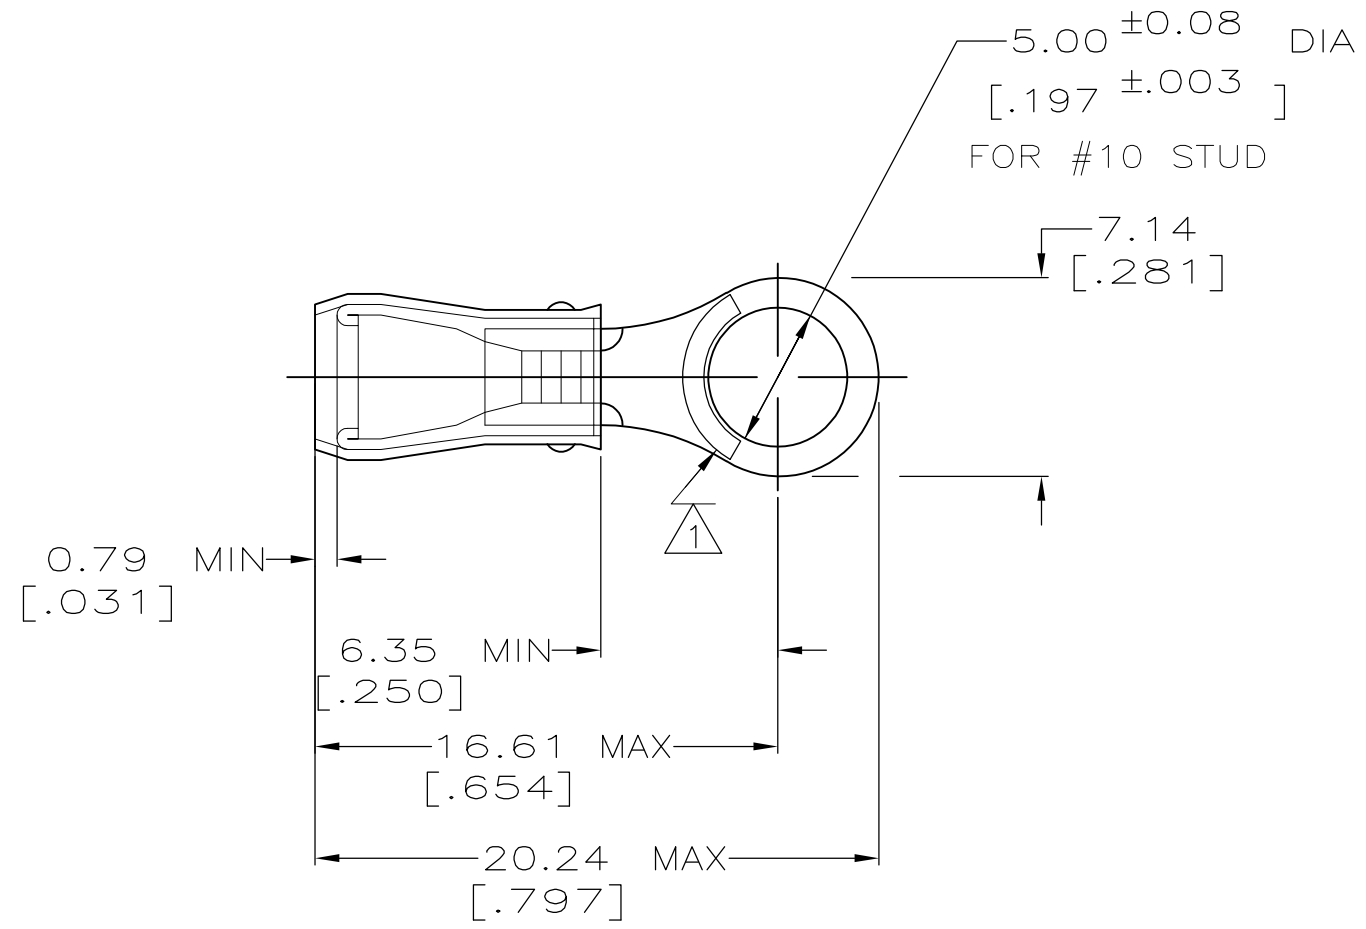

AMP WIRE RANGE	Listed	LR7189 Certified
22-16 AWG SOLID OR STRANDED	22-16 AWG SOLID OR STRANDED	22-16 AWG SOLID OR STRANDED

- 1 STAMP AMP 22-18* APPROX AS SHOWN
22-16 TERMINALS ARE STAMPED 22-18 IN
ACCORDANCE WITH MILITARY SPEC MIL-T-7928
COMMERCIAL WIRE RANGE IS 22-16
- 2 WIRE INSULATION DIA: .105 - .140
- 3 TONGUE MATERIAL THK: 0.79 ±0.05 [.031 ±0.002]

MILITARY P/N AND CLASS	QUANTITY	PACKAGE TYPE	PART NO
-	100	LOOSE PIECE, BOX	8-31887-1
-	5000	ON TAPE, REEL	2-31887-1
-	-	LOOSE PIECE	31887

AMP INCORPORATED CUSTOMER SERVICE SYSTEMS		MAX RECOMMENDED OPERATING TEMPERATURE: 105° C MAX	THIS DRAWING IS A CONTROLLED DOCUMENT.		DWN DK SCHRUM 02/11/93	TE Connectivity				
FOR ADDITIONAL PRODUCT INFORMATION OR COPIES OF DRAWINGS AND TECHNICAL DOCUMENTS	PRODUCT INFORMATION CENTER 1-800-522-6752	VOLTAGE RATING: 300 V MAX	DIMENSIONS: MM[INCHES]	TOLERANCES UNLESS OTHERWISE SPECIFIED:	CHK RE HERSEY 4/28/93			NAME TERMINAL, RING TONGUE, PIDG™, WIRE SIZE, 22-16 AWG		
FOR APPLICATION TOOLING INFORMATION	TOOLING ASSISTANCE CENTER 1-800-722-1111	WIRE CROSS SECTIONAL AREA RANGE: 0.26-1.65mm ² [509-3,260] CIR MILS SOLID OR STRANDED		0 PLC ± - 1 PLC ± - 2 PLC ± 0.20[.008] 3 PLC ± - 4 PLC ± - ANGLES ± -	APVD ML ELLIS 4/28/93	PRODUCT SPEC UL 486A				
FOR ORDER ENTRY	1-800-526-5142	THIS DRAWING IS A CONTROLLED DOCUMENT FOR AMP INCORPORATED. IT IS SUBJECT TO CHANGE AND THE CONTROLLING ENGINEERING ORGANIZATION SHOULD BE CONTACTED FOR THE LATEST REVISION.	MATERIAL COPPER PER ASTM B-152 SLEEVE, RED NYLON	FINISH TIN PLATE PER MIL-T-10727	APPLICATION SPEC NOT AVAILABLE	WEIGHT -	SIZE A3	CAGE CODE 000779	DRAWING NO C-31887	RESTRICTED TO -
			CUSTOMER DRAWING		SCALE 4:1		SHEET 1 OF 1		REV Z1	