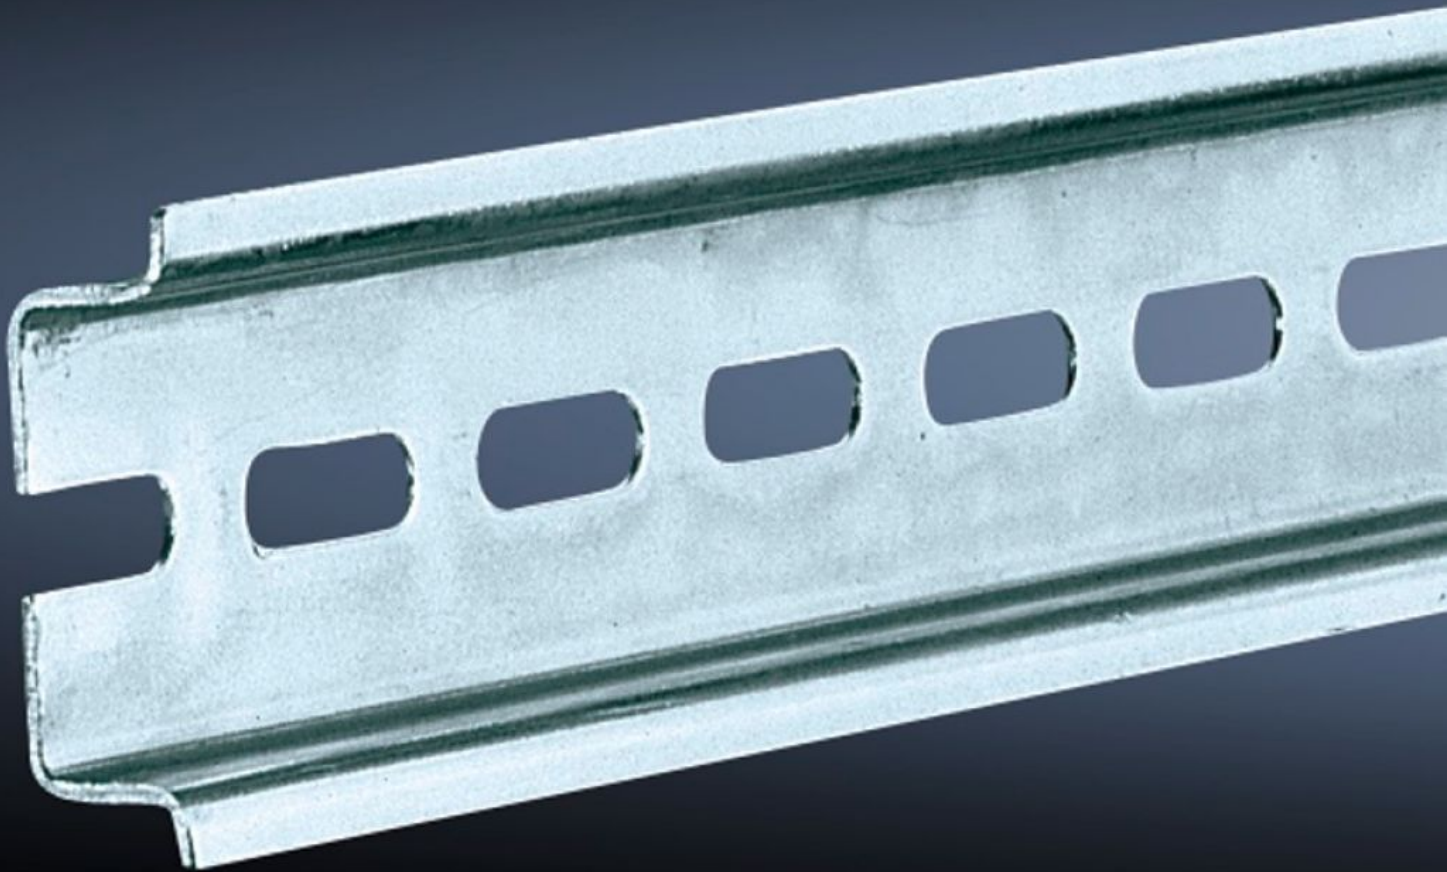

Rittal – The System.

Faster – better – everywhere.

SZ 2315.000

Support rail TS 35/7.5

State: 1/2/2023 (Source: rittal.com/in-en)

ENCLOSURES

POWER DISTRIBUTION

CLIMATE CONTROL

IT INFRASTRUCTURE

SOFTWARE & SERVICES

FRIEDHELM LOH GROUP

SZ 2315.000 - Support rail TS 35/7.5 to EN 60 715

Length sized to the enclosure width.

Features

Model No.	SZ 2315.000
Design	TS 35/7.5
Product description	Length sized to the enclosure width.
Material	Sheet steel
Surface finish	Zinc-plated
Length support rail	187 mm
To fit	Enclosure type: AX KX AE KL KL-HD Width: = 200 mm
Packs of	10 pc(s).
Weight/pack	0.61 kg
Copper weight (kg per piece)	0
Customs tariff number	73269098
EAN	4028177021020
ETIM 7.0	EC001285
ECLASS 8.0	27189234