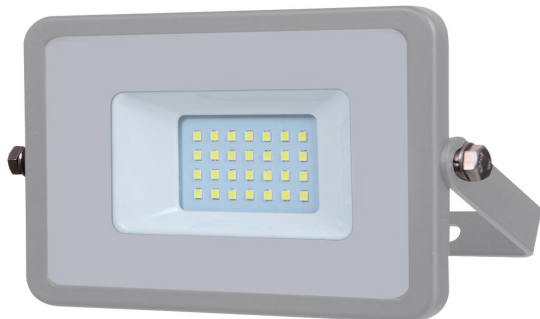

LED Floodlights

VT-20-G

HIGHLIGHTS :

WATTS

20

EQ. WATTS

LUMINOUS

1600

BEAM ANGLE

100

PRODUCT FEATURES

Item No	:	VT-20-G
SKU Code	:	447
Watts	:	20
Voltage	:	AC:220-240V,50Hz
Lumen(lm)	:	1600
Color Temperature	:	6400K
Beam Angle	:	100
PF	:	>0.9
LED Chip Type	:	SMD-Samsung Chip
CRI	:	>80
Certification	:	EMC,LVD,ROHS
IP Rating Protection Class	:	IP65
Body type	:	Die casting Aluminium
Dimmable	:	-
Life Time	:	30,000 Hours
Operation Temperature	:	-25 to +50°C
EAN code	:	3800157631037
Unit size	:	153x132x27mm
Packing details	:	20.00