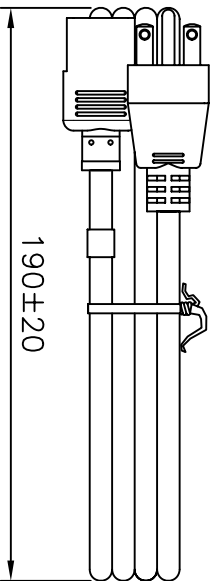

VOLEX

GROUP

Standard Cord Details: 17566 10 C3

Specifications	
Certifications	
Part Number	17566 10 C3
Connector Type	C13
Plug Type	6-15P
Category	Plastic
Application	Detachable
Plug Catalog No.	VS205S
Connector Catalog No.	386A
Cable	SVT AWG 18x3
Jacket Color	Black
Length in Feet	6'7"
Length in Meters	2
Temperature Rating	60 C
Packaging Units Per Carton	25
Color Coding	International
Nominal OD in Inches	0.246
Nominal OD in Millimeters	6.25
Notes	See 17568 for SJT version.

VOLEX RESERVES THE RIGHT TO ALTER NON-CRITICAL DIMENSIONS WITHOUT NOTICE.

PACKAGING: FOLD & TIE

NOTES:

- 1) CORDAGE: 18/3 SVT, 60°C, BLACK
- 2) CONDUCTOR INSULATION COLORS ARE BLUE, BROWN AND GREEN/YELLOW. POLARITY NOT REQUIRED FOR 250V APPLICATION.
- 3) APPROVALS: UL/CSA
- 4) RATING: 10 AMP/250 VOLTS
- 5) FLAME RATING : FT2
- 6) PACKAGING: 25 PIECES/CARTON
- 7) ALL DIMENSIONS IN MILLIMETERS.

	<input checked="" type="checkbox"/> Indianapolis, IN <input type="checkbox"/> Conover, N.C. <input type="checkbox"/> Freemont, CA <input type="checkbox"/> Aguascalientes, MX <input type="checkbox"/> Tijuana, Mexico <input type="checkbox"/> Hermosillo, MX <input type="checkbox"/> Clinton, AR <input type="checkbox"/> Kanata, Canada	Proprietary Notice: This document is the property of Volex Incorporated. The information contained herein is not to be disclosed to anyone without the express written consent of Volex Inc.	MATERIAL: PLUG: PVC, BLACK JACKET: PVC, BLACK	FINISH: JACKET: SMOOTH
	FORM IN71-07 REV A			

REV	DESCRIPTION	DATE
1	REVISED AND REDRAWN	11/26/07
1	C.U.D - NEW RELEASE	9/11/07

SCALE: NDT TO SCALE	ECD: N/A	ITEM DESCRIPTION: CORDSET - NORTH AMERICAN DETACHABLE POWER SUPPLY CORD (67")
TOLERANCE UNLESS OTHERWISE SPECIFIED: .XXX ± .005 .XX ± .02 .X ± .03 FRACT. ± 1/32 ANGULAR ± 1/2°	APPROVED: STC	DRAWN BY: STC
	PART NO.:	DATE: 9/11/07
	17566 10 C3	