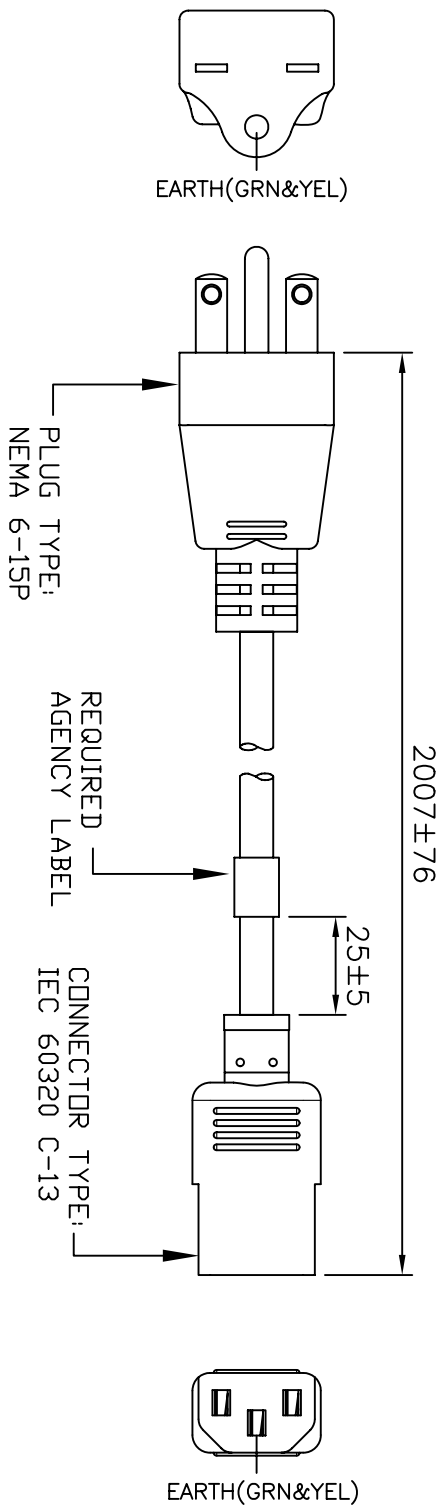

VOLEX

GROUP

Standard Cord Details: 17566 10 C3

Specifications	
Certifications	
Part Number	17566 10 C3
Connector Type	C13
Plug Type	6-15P
Category	Plastic
Application	Detachable
Plug Catalog No.	VS205S
Connector Catalog No.	386A
Cable	SVT AWG 18x3
Jacket Color	Black
Length in Feet	6'7"
Length in Meters	2
Temperature Rating	60 C
Packaging Units Per Carton	25
Color Coding	International
Nominal OD in Inches	0.246
Nominal OD in Millimeters	6.25
Notes	See 17568 for SJT version.

VOLEX RESERVES THE RIGHT TO ALTER NON-CRITICAL DIMENSIONS WITHOUT NOTICE.

PACKAGING: FOLD & TIE

NOTES:

- 1) CORDAGE: 18/3 SVT, 60°C, BLACK
- 2) CONDUCTOR INSULATION COLORS ARE BLUE, BROWN AND GREEN/YELLOW. POLARITY NOT REQUIRED FOR 250V APPLICATION.
- 3) APPROVALS: UL/CSA
- 4) RATING: 10 AMP/250 VOLTS
- 5) FLAME RATING : FT2
- 6) PACKAGING: 25 PIECES/CARTON
- 7) ALL DIMENSIONS IN MILLIMETERS.

	<input checked="" type="checkbox"/> Indianapolis, IN <input type="checkbox"/> Conover, N.C. <input type="checkbox"/> Freemont, CA <input type="checkbox"/> Aguascalientes, MX <input type="checkbox"/> Tijuana, Mexico <input type="checkbox"/> Hermosillo, MX <input type="checkbox"/> Clinton, AR <input type="checkbox"/> Kanata, Canada	Proprietary Notice: This document is the property of Volex Incorporated. The information contained herein is not to be disclosed to anyone without the express written consent of Volex Inc.	MATERIAL: PLUG: PVC, BLACK JACKET: PVC, BLACK	FINISH: JACKET: SMOOTH
	FORM IN71-07 REV A			

REV	DESCRIPTION	DATE
1	REVISED AND REDRAWN	11/26/07
1	C.U.D - NEW RELEASE	9/11/07

SCALE: NDT TO SCALE	ECD: N/A	ITEM DESCRIPTION: CORDSET - NORTH AMERICAN DETACHABLE POWER SUPPLY CORD (67")
TOLERANCE UNLESS OTHERWISE SPECIFIED: .XXX ± .005 .XX ± .02 .X ± .03 FRACT. ± 1/32 ANGULAR ± 1/2°	APPROVED: STC	DRAWN BY: STC
	PART NO.:	DATE: 9/11/07
	17566 10 C3	