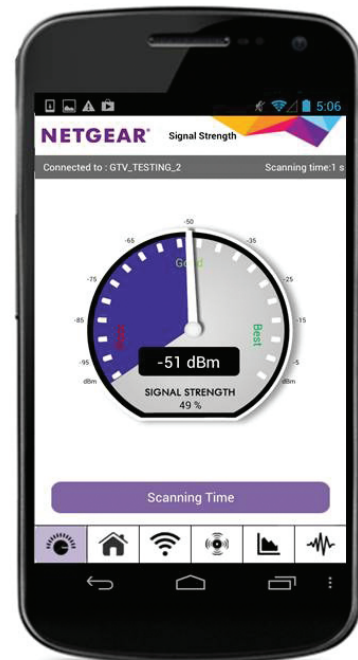

WiFi Analytics App

How strong is your WiFi signal? Use the NETGEAR WiFi Analytics App & get advanced analytics to optimize your existing or newly extended WiFi network. Check your network status, WiFi signal strength, identify crowded WiFi channels & much more!

Here's what you can do with the WiFi Analytics App!

- Get a network status overview
- Check WiFi signal strength
- Measure WiFi channel interference
- Keep track of WiFi strength by location
- and more...

Scan to install app