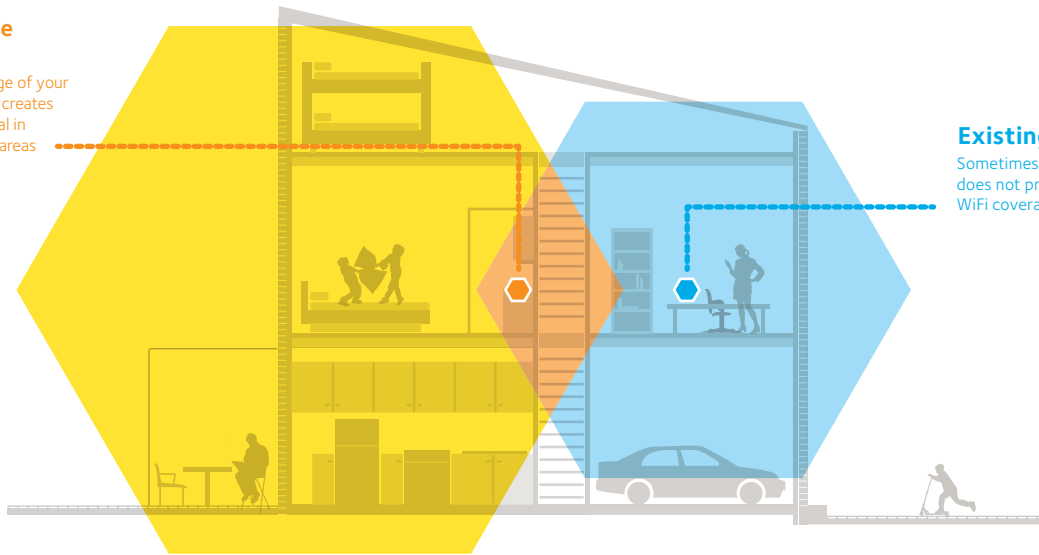

WiFi Range Extenders boost your existing WiFi & deliver greater wireless speed to weak WiFi spots, improving the range & connectivity you desire for iPads®, smartphones, laptops & more.

WiFi Range Extender

Boosts the range of your existing WiFi & creates a stronger signal in hard-to-reach areas

Existing WiFi

Sometimes your router does not provide the WiFi coverage you need