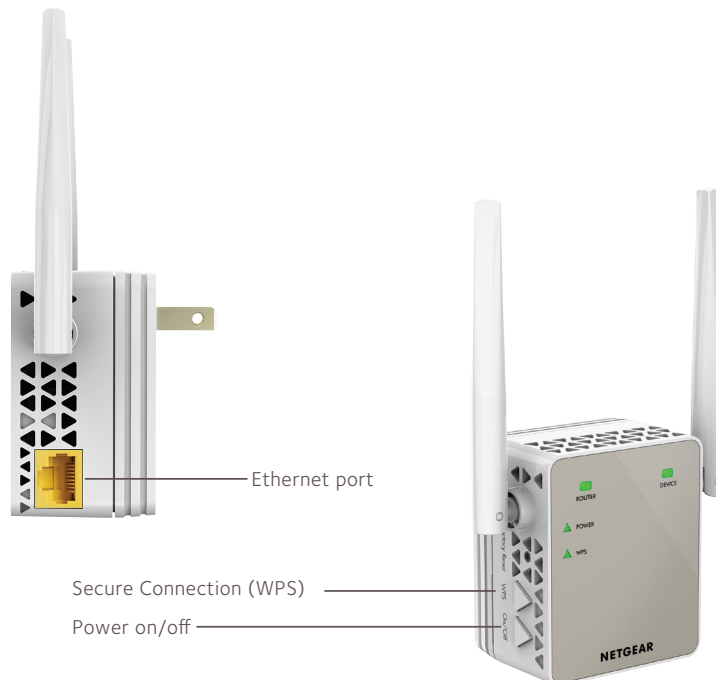

Overview

NETGEAR AC1200 WiFi Range Extender Essentials Edition boosts your existing network range, delivering AC dual band WiFi up to 1200 Mbps. It works with any standard WiFi router & is ideal for HD video streaming & gaming. This Range Extender is the world's smallest AC1200 wall-plug extender. Get the connectivity you need for iPads®, smartphones, laptops & more.

Boost AC1200 WiFi

Improve the range of your existing AC1200 WiFi network.

External Antennas

For better WiFi coverage.

Ethernet Port

Connect a wired device like a game console or a smart TV to your WiFi network.

Two WiFi Modes

Extend existing WiFi connection or create a new AC WiFi access point.

WiFi Range Extenders boost your existing WiFi & deliver greater wireless speed to weak WiFi spots, improving the range & connectivity you desire for iPads®, smartphones, laptops & more.

WiFi Range Extender

Boosts the range of your existing WiFi & creates a stronger signal in hard-to-reach areas

Existing WiFi

Sometimes your router does not provide the WiFi coverage you need

WiFi Analytics App