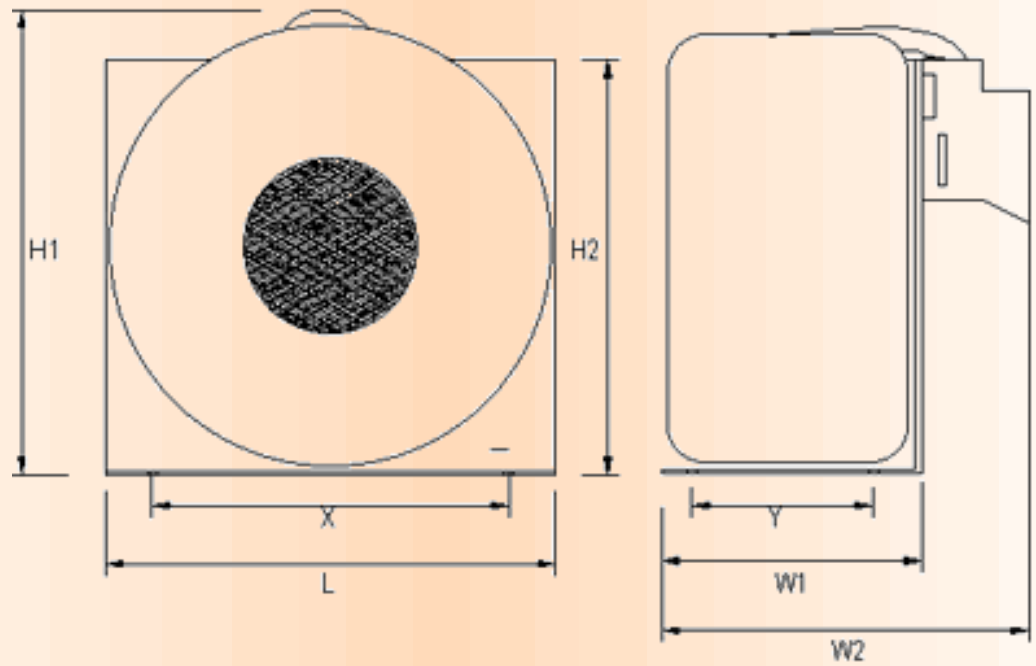

- Very Small size and low weight compared with traditional stacked lamination types.
- Extremely low level of radiated magnetic field
- Very low induced noise (hum)
- Very low iron loss.
- 100% electrical and flash tested
- High quality manufacturing and testing in accordance to EN61558, EN60742, EN60950, EN60065, VDE0551, VDE0550 and BS415
- [UL](#) Recognised to UL506, under family approval file E215495

## SFB Range

**Bracket Footprint = 'L' x 'W1'**  
**Mounting Holes = 'X' x 'Y'**  
**Overall size = 'L' x 'H1' x 'W2'**

[Click Here to email us for more information](#)

---

Quick Links -----> [Products...](#) [About Us...](#) [Sales...](#) [Distribution...](#) [Quality...](#) [Search...](#) [Home...](#)