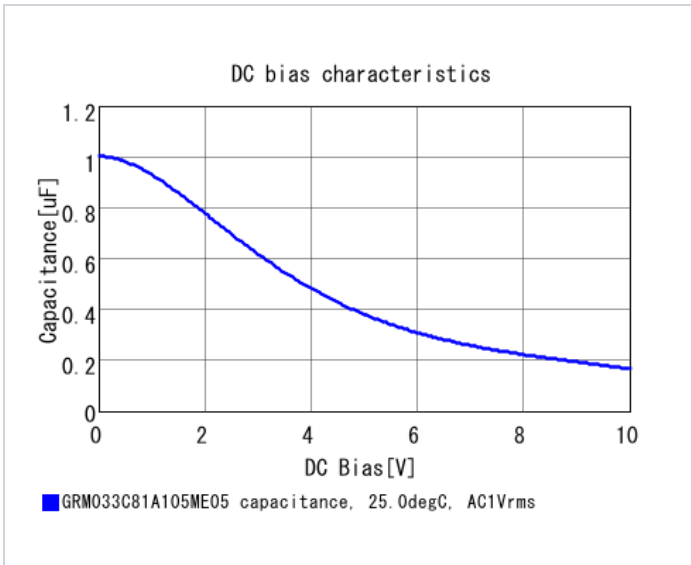

⚠ Attention

- 1.This datasheet is downloaded from the website of Murata Manufacturing Co., Ltd. Therefore, it's specifications are subject to change or our products in it may be discontinued without advance notice. Please check with our sales representatives or product engineers before ordering.
- 2.This datasheet has only typical specifications because there is no space for detailed specifications. Therefore, please review our product specifications or consult the approval sheet for product specifications before ordering.