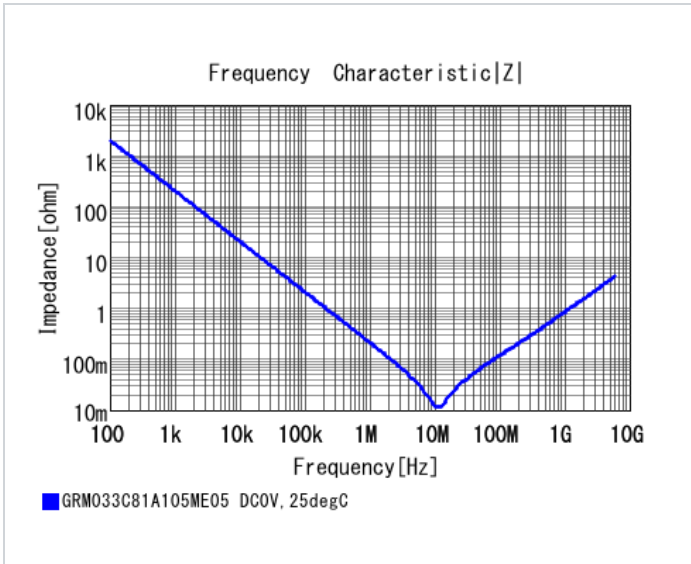

⚠ Attention

- 1.This datasheet is downloaded from the website of Murata Manufacturing Co., Ltd. Therefore, it's specifications are subject to change or our products in it may be discontinued without advance notice. Please check with our sales representatives or product engineers before ordering.
- 2.This datasheet has only typical specifications because there is no space for detailed specifications. Therefore, please review our product specifications or consult the approval sheet for product specifications before ordering.