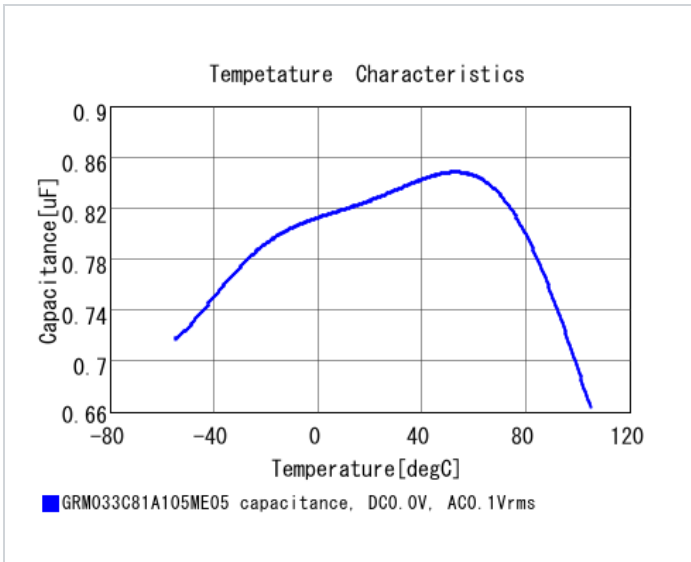

⚠ Attention

- 1.This datasheet is downloaded from the website of Murata Manufacturing Co., Ltd. Therefore, it's specifications are subject to change or our products in it may be discontinued without advance notice. Please check with our sales representatives or product engineers before ordering.
- 2.This datasheet has only typical specifications because there is no space for detailed specifications. Therefore, please review our product specifications or consult the approval sheet for product specifications before ordering.