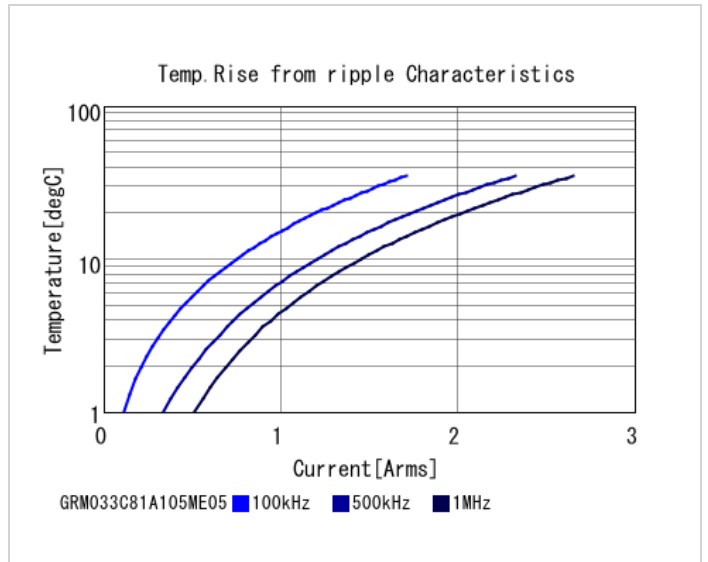

⚠ Attention

- 1.This datasheet is downloaded from the website of Murata Manufacturing Co., Ltd. Therefore, it's specifications are subject to change or our products in it may be discontinued without advance notice. Please check with our sales representatives or product engineers before ordering.
- 2.This datasheet has only typical specifications because there is no space for detailed specifications. Therefore, please review our product specifications or consult the approval sheet for product specifications before ordering.