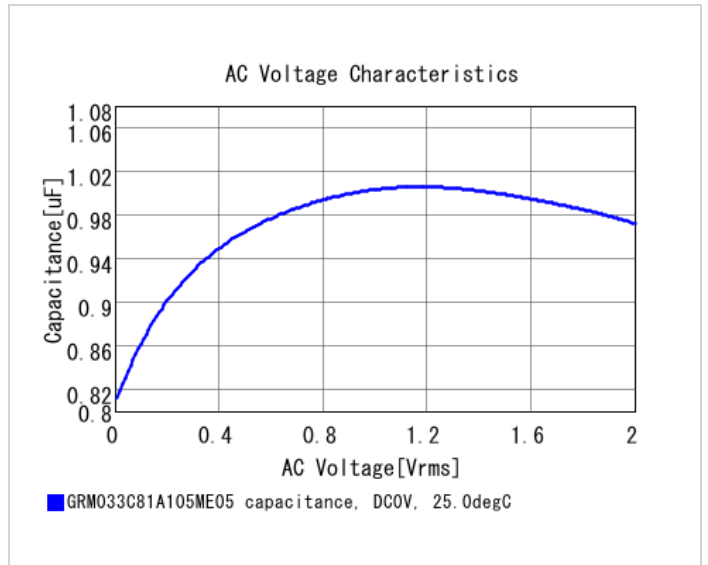

⚠ Attention

- 1.This datasheet is downloaded from the website of Murata Manufacturing Co., Ltd. Therefore, it's specifications are subject to change or our products in it may be discontinued without advance notice. Please check with our sales representatives or product engineers before ordering.
- 2.This datasheet has only typical specifications because there is no space for detailed specifications. Therefore, please review our product specifications or consult the approval sheet for product specifications before ordering.