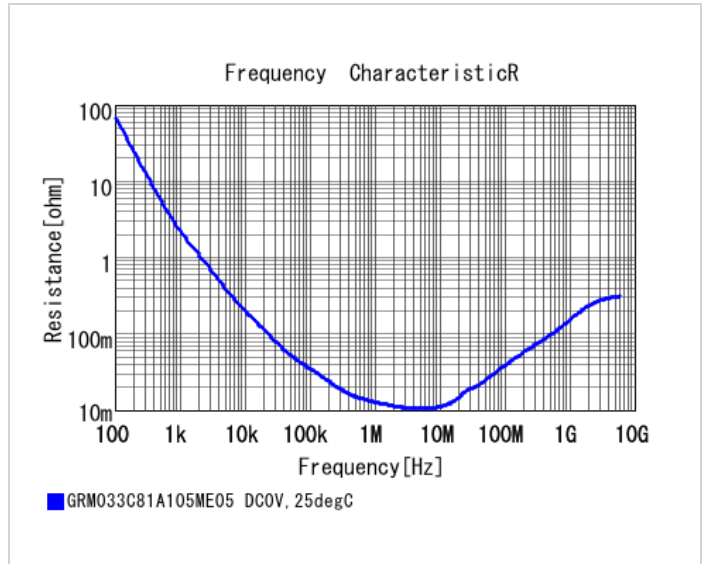

⚠ Attention

- 1.This datasheet is downloaded from the website of Murata Manufacturing Co., Ltd. Therefore, it's specifications are subject to change or our products in it may be discontinued without advance notice. Please check with our sales representatives or product engineers before ordering.
- 2.This datasheet has only typical specifications because there is no space for detailed specifications. Therefore, please review our product specifications or consult the approval sheet for product specifications before ordering.