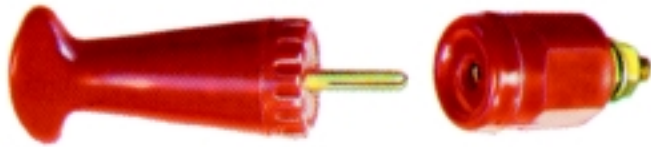

SUPERCON®

Electrical Connectors

PP25GR

RS25GR

PS25GWT

RP25GWT

25 AMPERE TYPES				
COLOR	SOCKET RECEPTACLE	PIN PLUG	PIN RECEPTACLE	SOCKET PLUG
BLACK	RS25GB	PP25GB	RP25GB	PS25GB
YELLOW	RS25GY	PP25GY	RP25GY	PS25GY
RED	RS25GR	PP25GR	RP25GR	PS25GR
BLUE	RS25GBL	PP25GBL	RP25GBL	PS25GBL
GREEN	RS25GGN	PP25GGN	RP25GGN	PS25GGN
WHITE	RS25GWT	PP25GWT	RP25GWT	PS25GWT

PP50GY

RS50GY

PS50GBL

RP50GBL

50 AMPERE TYPES				
COLOR	SOCKET RECEPTACLE	PIN PLUG	PIN RECEPTACLE	SOCKET PLUG
BLACK	RS50GB	PP50GB	RP50GB	PS50GB
YELLOW	RS50GY	PP50GY	RP50GY	PS50GY
RED	RS50GR	PP50GR	RP50GR	PS50GR
BLUE	RS50GBL	PP50GBL	RP50GBL	PS50GBL
GREEN	RS50GGN	PP50GGN	RP50GGN	PS50GGN
WHITE	RS50GWT	PP50GWT	RP50GWT	PS50GWT

PP100GB

RS100GB

PS100GGN

RP100GGN

100 AMPERE TYPES				
COLOR	SOCKET RECEPTACLE	PIN PLUG	PIN RECEPTACLE	SOCKET PLUG
BLACK	RS100GB	PP100GB	RP100GB	PS100GB
YELLOW	RS100GY	PP100GY	RP100GY	PS100GY
RED	RS100GR	PP100GR	RP100GR	PS100GR
BLUE	RS100GBL	PP100GBL	RP100GBL	PS100GBL
GREEN	RS100GGN	PP100GGN	RP100GGN	PS100GGN
WHITE	RS100GWT	PP100GWT	RP100GWT	PS100GWT