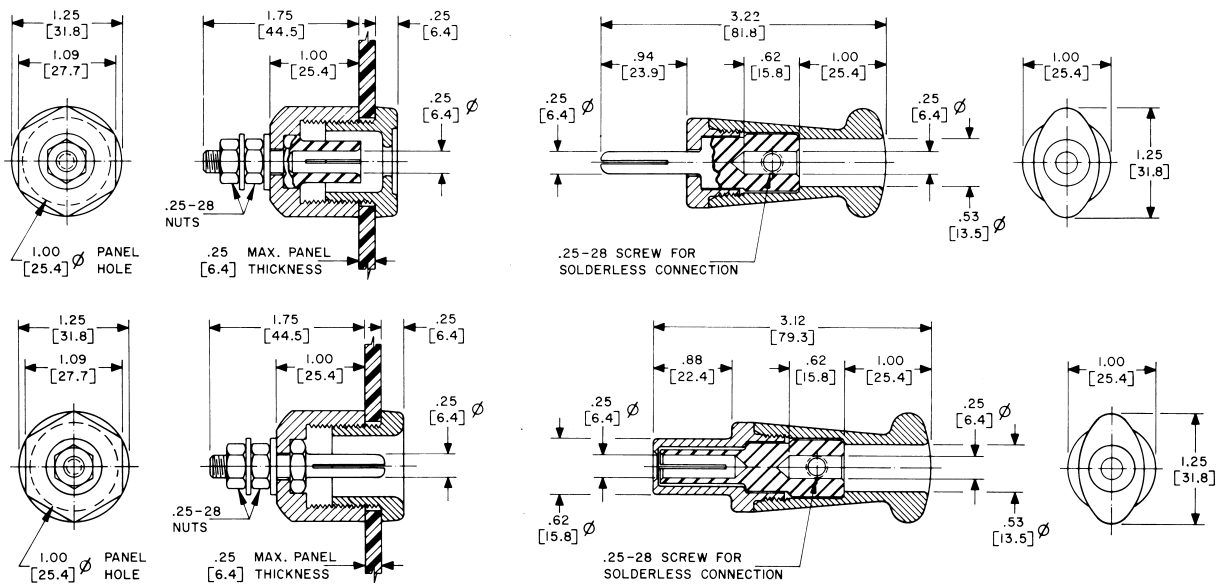

50 AMPERETYPES OUTLINES