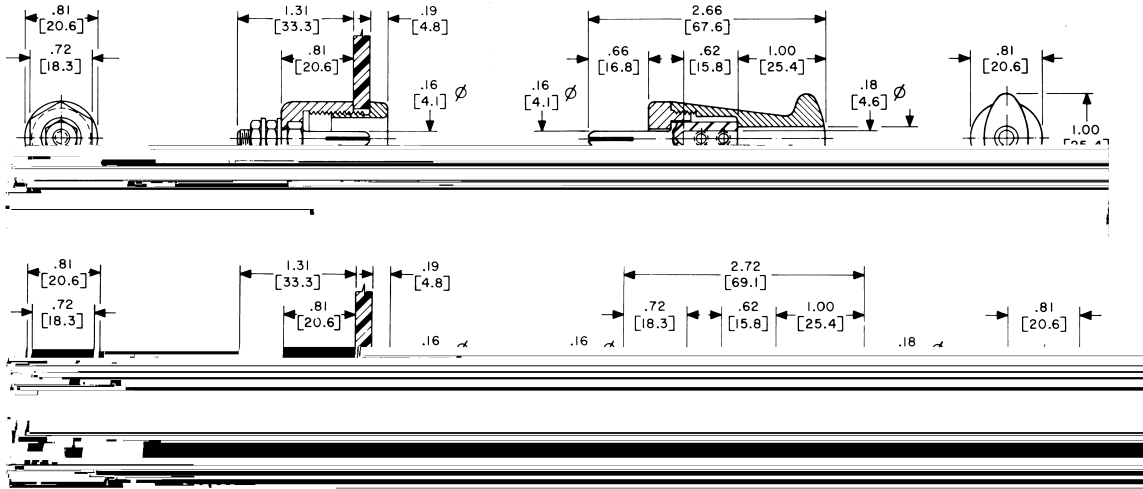

25 AMPERETYPES OUTLINES