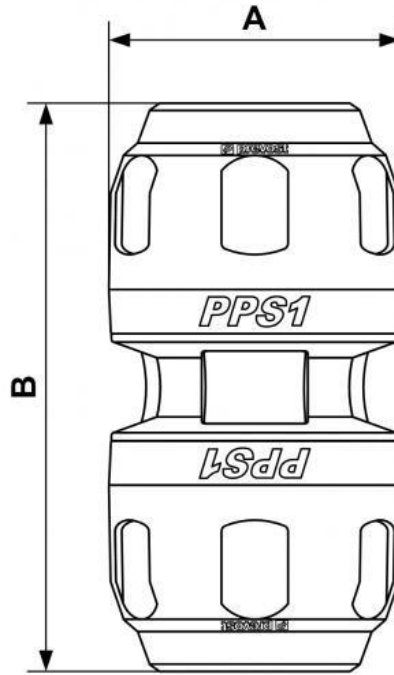

PPS1 UN - Aluminium female union for pipe

Ø 100

Description	
Reference	For pipe OD (mm)
PPS1 UN16	16
PPS1 UN20	20
PPS1 UN25	25
PPS1 UN32	32
PPS1 UN40	40
PPS1 UN50	50
PPS1 UN63	63
PPS1 UN80	80
PPS1 UN100	100

Dimensions		
Reference	A mm	B mm
PPS1 UN16	32	64
PPS1 UN20	38	78
PPS1 UN25	46	90
PPS1 UN32	57	106
PPS1 UN40	68	125
PPS1 UN50	84	152
PPS1 UN63	100	173

PPS1 UN80	121	205
PPS1 UN100	153.5	191.5