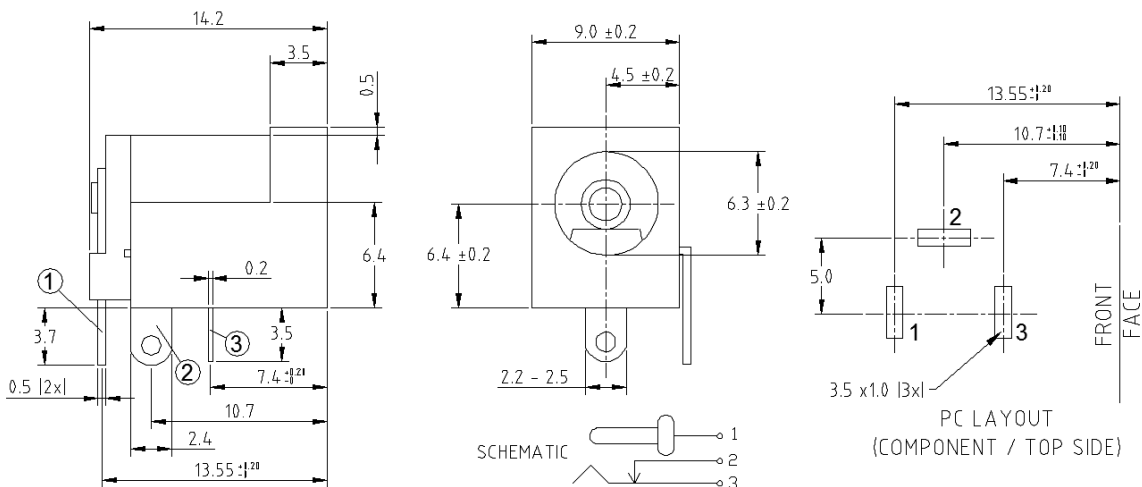

CLIFF

DC SOCKETS

FC68145
1.3mm DC SOCKET DC8

FC68148
2.1mm DC SOCKET DC10A

FC68149
2.5mm DC SOCKET DC10B

For further information, contact: sales@cliffuk.co.uk

Cliff Electronic Components Limited,
76 Holmethorpe Avenue, Holmethorpe Ind. Estate,
Redhill, Surrey RH1 2PF U.K.
Tel: +44 (0)1737 771375 Fax: +44 (0)1737 766012