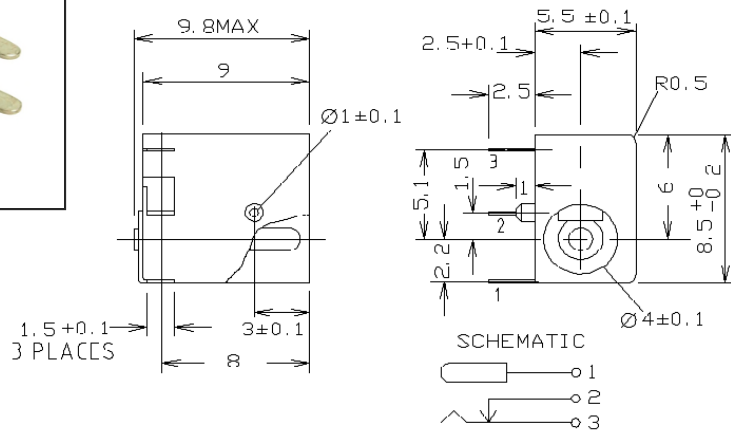

CLIFF

DC SOCKETS

FC68145
1.3mm DC SOCKET DC8

FC68148
2.1mm DC SOCKET DC10A

FC68149
2.5mm DC SOCKET DC10B

For further information, contact: sales@cliffuk.co.uk

Cliff Electronic Components Limited,
76 Holmethorpe Avenue, Holmethorpe Ind. Estate,
Redhill, Surrey RH1 2PF U.K.
Tel: +44 (0)1737 771375 Fax: +44 (0)1737 766012