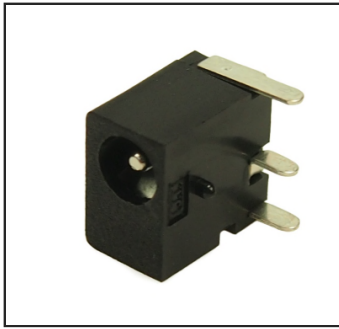

CLIFF

DC SOCKETS

FC68145
1.3mm DC SOCKET DC8

FC68148
2.1mm DC SOCKET DC10A

FC68149
2.5mm DC SOCKET DC10B

For further information, contact: sales@cliffuk.co.uk

Cliff Electronic Components Limited,
76 Holmethorpe Avenue, Holmethorpe Ind. Estate,
Redhill, Surrey RH1 2PF U.K.
Tel: +44 (0)1737 771375 Fax: +44 (0)1737 766012