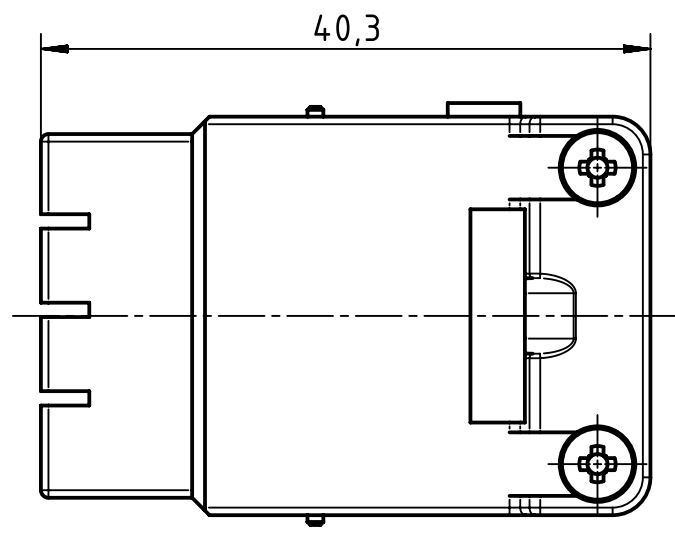

A

B

C

D

wiring acc. EIA/TIA 568A
view from termination side

green	2 ●	● 1	green/white
orange	6 ●	● 3	orange/white
blue	4 ●	● 5	blue/white
brown	8 ●	● 7	brown/white

Kind of delivery: piece parts

	All Dimensions in mm Original Size DIN A4	Scale 2:1	Free size tol.		Ref.	
	All rights reserved Department EL PD - DE	Created by QUADE	Inspected by SCHNIEDER	Standardisation RUETERA	Date 2015-07-23	State Final Release
HARTING Electric GmbH & Co. KG D-32339 Espelkamp		Title Han Gigabit insert female			Doc-Key / ECM-Nr. 100174324/UGD/007/B 500000092065	
		Type TB	Number 09 14 008 3111		Rev. B	Page 1/1