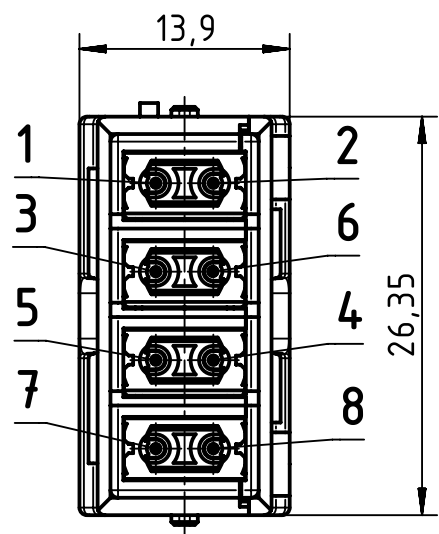

A

B

C

D

wiring acc. EIA/TIA 568A
view from termination side

green	2 ●	● 1	green/white
orange	6 ●	● 3	orange/white
blue	4 ●	● 5	blue/white
brown	8 ●	● 7	brown/white

Kind of delivery: piece parts

	All Dimensions in mm Original Size DIN A4	Scale 2:1	Free size tol.		Ref.	
	All rights reserved Department EL PD - DE	Created by QUADE	Inspected by SCHNIEDER	Standardisation RUETERA	Date 2015-07-23	State Final Release
HARTING Electric GmbH & Co. KG D-32339 Espelkamp		Title Han Gigabit insert female			Doc-Key / ECM-Nr. 100174324/UGD/007/B 500000092065	
		Type TB	Number 09 14 008 3111		Rev. B	Page 1/1