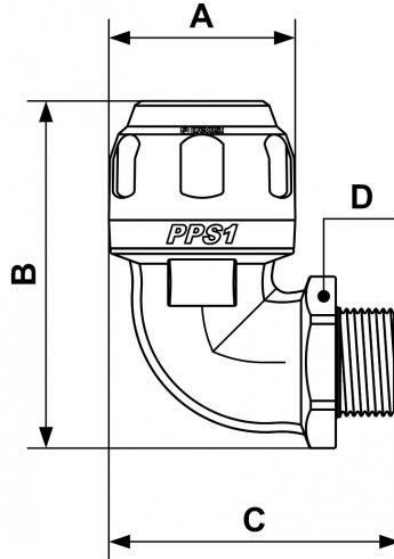

PPS1 9CM - 90°aluminium tapered male thread elbow fitting for pipe

Description		
Reference	For pipe OD (mm)	BSPT male thread
PPS1 9CM1617	16	R 3/8
PPS1 9CM1612	16	R 1/2
PPS1 9CM2012	20	R 1/2
PPS1 9CM2512	25	R 1/2
PPS1 9CM2527	25	R 3/4
PPS1 9CM3234	32	R 1
PPS1 9CM4042	40	R 1 1/4

Reference	For pipe OD (mm)	BSPT male thread
PPS1 9CM4049	40	R 1 1/2

Dimensions				
Reference	A mm	B mm	C mm	D mm
PPS1 9CM1617	32	60	50	26
PPS1 9CM1612	32	60	55	26
PPS1 9CM2012	38	72	61	32
PPS1 9CM2512	46	87	72	38
PPS1 9CM2527	46	87	71	38

Reference	A mm	B mm	C mm	D mm
PPS1 9CM3234	57	103	88	46
PPS1 9CM4042	68	123	106	57
PPS1 9CM4049	68	123	106	57