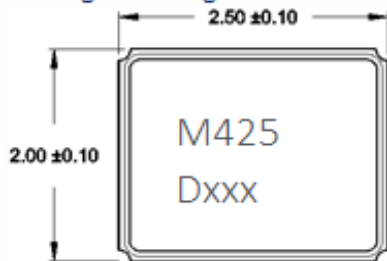

PRODUCT CHANGE NOTIFICATION COVERSHEET

CTS Part Number: Models 425, 403, 405

Product Description: Ceramic Quartz Crystal

Customer: Various

Customer Part Number: NA

Change Notification Only - No Customer Response Required

Customer Authorization Required - Please Confirm Acceptance by E-Mail

Reason for PCN: Change notification for revised product marking format.

Description for Change: Product marking will change as follows.

Model 425 [drawing 008-0332-0]

Change To - New Format, Revision D

Mechanical Specifications

Package Drawing

Marking Information

1. M425 – CTS Model series.
2. D – Date code. See Table I for codes.
3. xxx – Frequency code, 3-digits frequencies below 100MHz.
  [See document 016-1454-0, Frequency Code Tables].

Table I - Date Code

MONTH					JAN	FEB	MAR	APR	MAY	JUN	JUL	AUG	SEP	OCT	NOV	DEC
YEAR																
2021	2025	2029	2033	2037	A	B	C	D	E	F	G	H	J	K	L	M
2022	2026	2030	2034	2038	N	P	Q	R	S	T	U	V	W	X	Y	Z
2023	2027	2031	2035	2039	a	b	c	d	e	f	g	h	j	k	l	m
2024	2028	2032	2036	2040	n	p	q	r	s	t	u	v	w	x	y	z

Change From - Old Format, Revision C