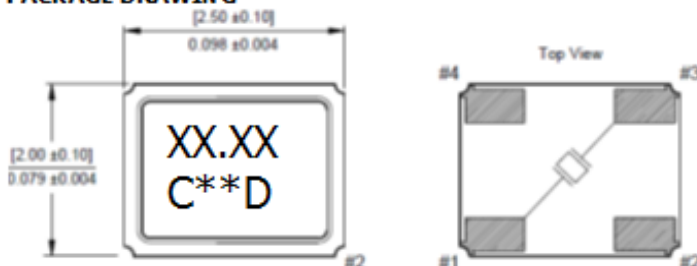

Change From - Old Format, Revision C

MECHANICAL SPECIFICATIONS

PACKAGE DRAWING

MARKING INFORMATION

1. XX.XX – Frequency in MHz.
2. C – CTS and Pin 1 identifier.
3. ** – Manufacturing Site Code.
4. D – Date code. See Table I for codes.