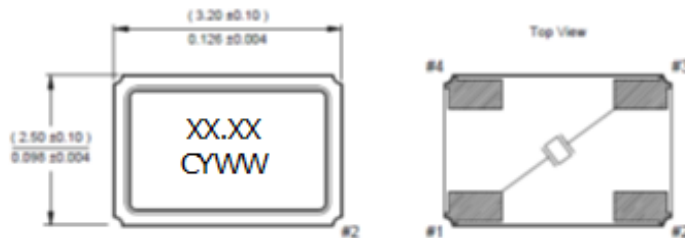

MECHANICAL SPECIFICATIONS

PACKAGE DRAWING

MARKING INFORMATION

1. XX.XX – Frequency marked with 2 significant digits after the decimal.
2. C – CTS and Pin 1 identifier.
3. YWW – Date Code, Y – Last Digit of Year, WW – Week.