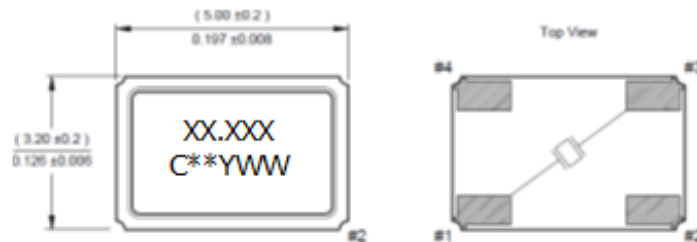

MECHANICAL SPECIFICATIONS

PACKAGE DRAWING

MARKING INFORMATION

1. XX.XXX – Frequency marked with 3 significant digits after the decimal.
2. C – CTS and Pin 1 identifier.
3. ** - Manufacturing Site Code.
4. YWW – Date Code; Y – Last Digit of Year, WW – Week.

Change Instructions: Distribution of this PCN will be managed by CTS Customer Service; through all customer portals currently on file with CTS, all CTS Distributors and contract manufacturers [CMs].

Implementation Date: Date Code 2101.

Product Disposition: This marking change will not affect form-fit-function of device. Current inventories at customers, CMs or CTS Distributors; finished goods stock at factory or product in transit are not affected by this change. Previous marking format will govern these cases until change implementation. See active part number list attached.

CTS Contact: John Metzler
E-Mail: john.metzler@ctscorp.com
Phone: 630-577-8828

CTS Approvals: CTS internal PCN electronic signatures.