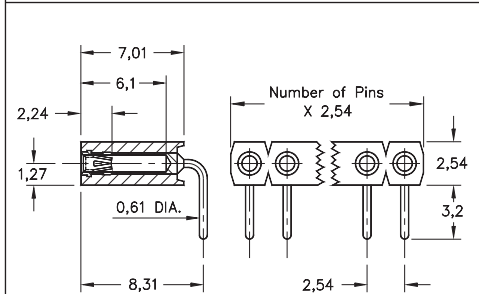

INTERCONNECTS

SERIES 800 & 801 • 2,54 GRID (0,76 DIA. PINS), STRAIGHT & RIGHT ANGLE HEADERS AND SOCKETS • SINGLE ROW STRIPS

FIG. 1

FIG. 2

FIG. 3

FIG. 4

- Pin interconnects available with straight MM #7007 or right angle MM #5005 solder tails. See page 215 for details
- Sockets are available with straight MM #1304 or right angle MM #1305 soldertails. See pages 177 and 179 for details
- MM #1304 and MM #1305 receptacles use Hi-Rel, 6-finger BeCu #47 contact rated at 4.5 amps. Receptacles accept 0,76 diameter and 0,64 square pins. See page 256 for details
- Insulators are high temperature thermoplastic, suitable for all soldering operations

ORDERING INFORMATION

FIG. 1	Series 800...10-001	Straight Pin Header		
	800-XX-0	-10-001000	Specify number of pins 01-64	
FIG. 2	Series 800...20-001	Right Angle Pin Header		
	800-XX-0	-20-001000	Specify number of pins 02-64	
  				
SPECIFY PLATING CODE XX=		10 	90	40 
Pin Plating 		0,25µm Au	5,08µm Sn/Pb	5,08µm Sn

FIG. 3	Series 801...10-001	Straight Socket					
	801-XX-0	-10-001000	Specify number of pins 01-50				
FIG. 4	Series 801...20-001	Right Angle Socket					
	801-XX-0	-20-001000	Specify number of pins 01-50				
  							
SPECIFY PLATING CODE XX=		91	93	99	41 	43 	44 
Sleeve (Pin) 		5,08µm Sn/Pb	5,08µm Sn/Pb	5,08µm Sn/Pb	5,08µm Sn	5,08µm Sn	5,08µm Sn
Contact (Clip) 		0,25µm Au	0,76µm Au	2,54µm Sn/Pb	0,25µm Au	0,76µm Au	2,54µm Sn