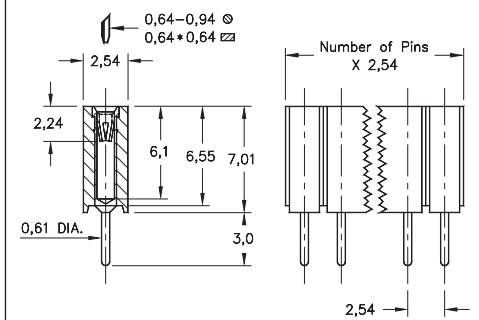

INTERCONNECTS

SERIES 800 & 801 • 2,54 GRID (0,76 DIA. PINS), STRAIGHT & RIGHT ANGLE HEADERS AND SOCKETS • SINGLE ROW STRIPS

FIG. 1

FIG. 2

FIG. 3

FIG. 4

- Pin interconnects available with straight MM #7007 or right angle MM #5005 solder tails. See page 215 for details
- Sockets are available with straight MM #1304 or right angle MM #1305 soldertails. See pages 177 and 179 for details
- MM #1304 and MM #1305 receptacles use Hi-Rel, 6-finger BeCu #47 contact rated at 4.5 amps. Receptacles accept 0,76 diameter and 0,64 square pins. See page 256 for details
- Insulators are high temperature thermoplastic, suitable for all soldering operations

ORDERING INFORMATION

FIG. 1	Series 800...10-001	Straight Pin Header		
	800-XX-0	-10-001000	Specify number of pins 01-64	
FIG. 2	Series 800...20-001	Right Angle Pin Header		
	800-XX-0	-20-001000	Specify number of pins 02-64	
  				
SPECIFY PLATING CODE XX=		10 	90	40 
Pin Plating 		0,25µm Au	5,08µm Sn/Pb	5,08µm Sn

FIG. 3	Series 801...10-001	Straight Socket					
	801-XX-0	-10-001000	Specify number of pins 01-50				
FIG. 4	Series 801...20-001	Right Angle Socket					
	801-XX-0	-20-001000	Specify number of pins 01-50				
  							
SPECIFY PLATING CODE XX=		91	93	99	41 	43 	44 
Sleeve (Pin) 		5,08µm Sn/Pb	5,08µm Sn/Pb	5,08µm Sn/Pb	5,08µm Sn	5,08µm Sn	5,08µm Sn
Contact (Clip) 		0,25µm Au	0,76µm Au	2,54µm Sn/Pb	0,25µm Au	0,76µm Au	2,54µm Sn