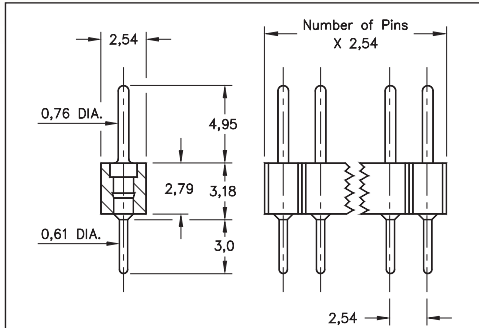

INTERCONNECTS

SERIES 800 & 801 • 2,54 GRID (0,76 DIA. PINS), STRAIGHT & RIGHT ANGLE HEADERS AND SOCKETS • SINGLE ROW STRIPS

FIG. 1

FIG. 2

FIG. 3

FIG. 4

- Pin interconnects available with straight MM #7007 or right angle MM #5005 solder tails. See page 215 for details
- Sockets are available with straight MM #1304 or right angle MM #1305 soldertails. See pages 177 and 179 for details
- MM #1304 and MM #1305 receptacles use Hi-Rel, 6-finger BeCu #47 contact rated at 4.5 amps. Receptacles accept 0,76 diameter and 0,64 square pins. See page 256 for details
- Insulators are high temperature thermoplastic, suitable for all soldering operations

ORDERING INFORMATION

FIG. 1	Series 800...10-001	Straight Pin Header		
	800-XX-0	-10-001000	Specify number of pins 01-64	
FIG. 2	Series 800...20-001	Right Angle Pin Header		
	800-XX-0	-20-001000	Specify number of pins 02-64	
  				
SPECIFY PLATING CODE XX=		10 	90	40 
Pin Plating 		0,25µm Au	5,08µm Sn/Pb	5,08µm Sn

FIG. 3	Series 801...10-001	Straight Socket					
	801-XX-0	-10-001000	Specify number of pins 01-50				
FIG. 4	Series 801...20-001	Right Angle Socket					
	801-XX-0	-20-001000	Specify number of pins 01-50				
  							
SPECIFY PLATING CODE XX=		91	93	99	41 	43 	44 
Sleeve (Pin) 		5,08µm Sn/Pb	5,08µm Sn/Pb	5,08µm Sn/Pb	5,08µm Sn	5,08µm Sn	5,08µm Sn
Contact (Clip) 		0,25µm Au	0,76µm Au	2,54µm Sn/Pb	0,25µm Au	0,76µm Au	2,54µm Sn