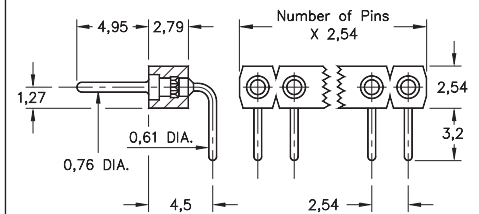

INTERCONNECTS

SERIES 800 & 801 • 2,54 GRID (0,76 DIA. PINS), STRAIGHT & RIGHT ANGLE HEADERS AND SOCKETS • SINGLE ROW STRIPS

FIG. 1

FIG. 2

FIG. 3

FIG. 4

- Pin interconnects available with straight MM #7007 or right angle MM #5005 solder tails. See page 215 for details
- Sockets are available with straight MM #1304 or right angle MM #1305 soldertails. See pages 177 and 179 for details
- MM #1304 and MM #1305 receptacles use Hi-Rel, 6-finger BeCu #47 contact rated at 4.5 amps. Receptacles accept 0,76 diameter and 0,64 square pins. See page 256 for details
- Insulators are high temperature thermoplastic, suitable for all soldering operations

ORDERING INFORMATION

FIG. 1	Series 800...10-001	Straight Pin Header		
	800-XX-0	-10-001000	Specify number of pins 01-64	
FIG. 2	Series 800...20-001	Right Angle Pin Header		
	800-XX-0	-20-001000	Specify number of pins 02-64	
  				
SPECIFY PLATING CODE XX=		10 	90	40 
Pin Plating 		0,25µm Au	5,08µm Sn/Pb	5,08µm Sn

FIG. 3	Series 801...10-001	Straight Socket					
	801-XX-0	-10-001000	Specify number of pins 01-50				
FIG. 4	Series 801...20-001	Right Angle Socket					
	801-XX-0	-20-001000	Specify number of pins 01-50				
  							
SPECIFY PLATING CODE XX=		91	93	99	41 	43 	44 
Sleeve (Pin) 		5,08µm Sn/Pb	5,08µm Sn/Pb	5,08µm Sn/Pb	5,08µm Sn	5,08µm Sn	5,08µm Sn
Contact (Clip) 		0,25µm Au	0,76µm Au	2,54µm Sn/Pb	0,25µm Au	0,76µm Au	2,54µm Sn