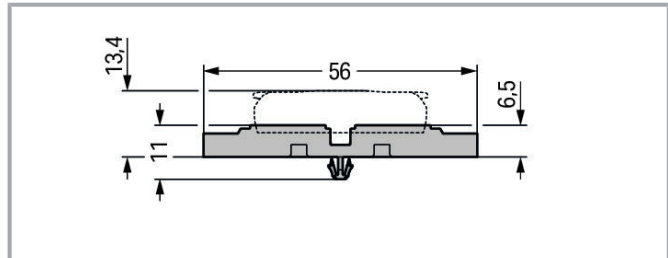

Data sheet | Item number: 221-2533 **NEW**

Mounting carrier; 3-way; for inline splicing connector with lever; with snap-in mounting foot; gray

www.wago.com/221-2533

Subject to changes. Please also observe the further product documentation!

Data

Physical data

Width	29.8 mm / 1.173 inch
Height from the surface	6.5 mm / 0.256 inch
Depth	56 mm / 2.205 inch

Material data

Color	gray
Weight	4.4 g

Commercial data

Packaging type	BOX
Country of origin	CN
GTIN	4055144066456
Customs tariff number	39269097900