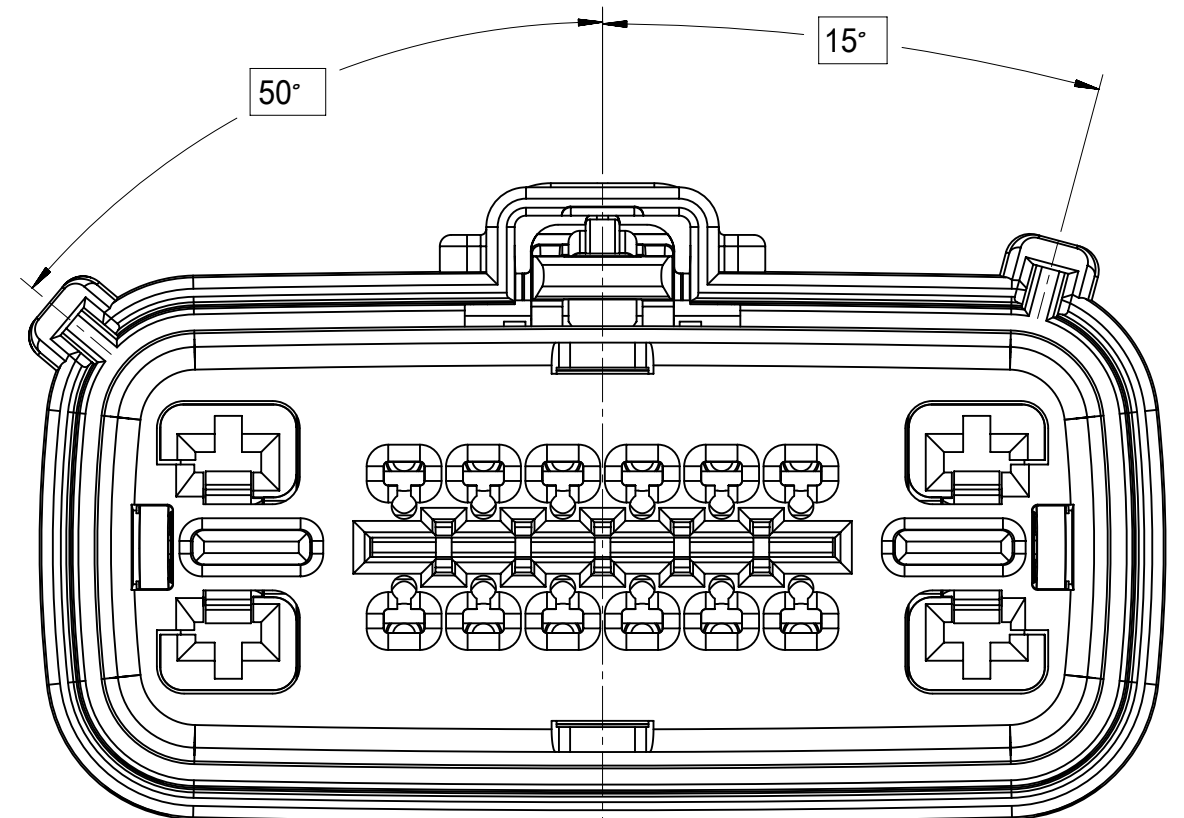

SHEET DESCRIPTION

CONFIGURATIONS

STANDARD (STD) - ALL OPEN 2.8mm CAVITIES

STANDARD (STD) - ALL OPEN 2.8mm CAVITIES WITH CLIPSLOT

SHORTING (SHRT) BAR - ALL OPEN 2.8mm CAVITIES

SHORTING (SHRT) BAR - ALL OPEN 2.8mm CAVITIES WITH CLIPSLOT

SHEET DESCRIPTION

KEY CONFIGURATIONS

KEY A

KEY E

KEY B

KEY F

KEY C

KEY G