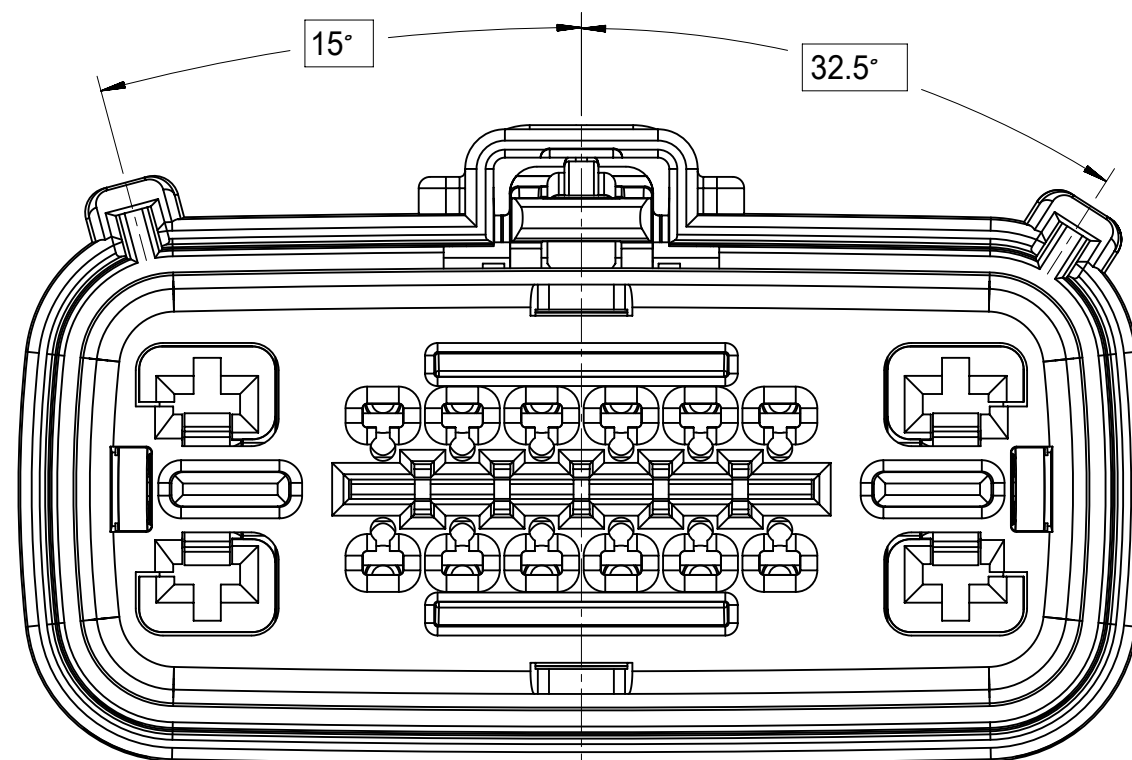

SHEET DESCRIPTION

CONFIGURATIONS

STANDARD (STD) - ALL OPEN 2.8mm CAVITIES

STANDARD (STD) - ALL OPEN 2.8mm CAVITIES WITH CLIPSLOT

SHORTING (SHRT) BAR - ALL OPEN 2.8mm CAVITIES

SHORTING (SHRT) BAR - ALL OPEN 2.8mm CAVITIES WITH CLIPSLOT

SHEET DESCRIPTION

KEY CONFIGURATIONS

KEY A

KEY E

KEY B

KEY F

KEY C

KEY G