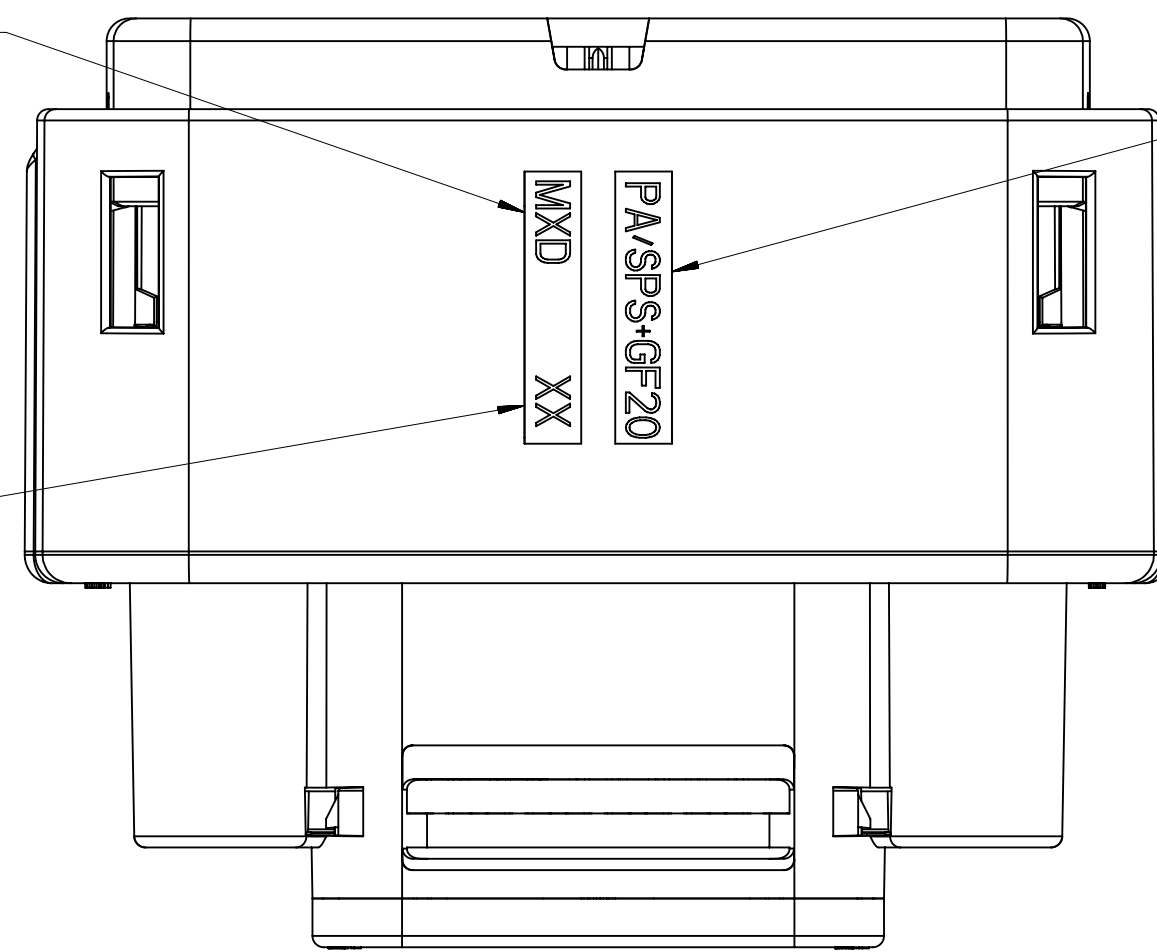

SHEET DESCRIPTION

RECEPTACLE CONNECTOR ASSEMBLY

OPTIONAL LASER MARKING ON THIS SURFACE
SEE NOTE 3g.

MANUFACTURING LOCATION
CODE THIS LOCATION

RECYCLE CODE
THIS LOCATION

MOLD CAVITY I.D.
THIS LOCATION

SYMBOLS		THIS DRAWING CONTAINS INFORMATION THAT IS PROPRIETARY TO MOLEX ELECTRONIC TECHNOLOGIES, LLC AND SHOULD NOT BE USED WITHOUT WRITTEN PERMISSION		CURRENT REV DESC:		molex	
▽ = 0	mm	SCALE	3:1	EC NO: 177763		MX150 16 WAY HYBRID RECPT SEALED ASSEMBLY	
▽ = 0	GENERAL TOLERANCES (UNLESS SPECIFIED)			DRWN: LSONG05	2018/05/30	PRODUCT CUSTOMER DRAWING	
▽ = 0	ANGULAR TOL ± 3.0°			CHK'D: MVANSLAMBROU	2018/06/12	DOCUMENT NUMBER	
▽ = 0	4 PLACES	±		APPR: MVANSLAMBROU	2018/06/12	DOC TYPE DOC PART REVISION	
▽ = 0	3 PLACES	±		INITIAL REVISION:		SD-34985-8001	
▽ = 0	2 PLACES	± 0.1		DRWN: TYE	2014/09/12	PSD 001 D1	
▽ = 0	1 PLACE	± 0.3		APPR: VKOSHY	2014/09/22	MATERIAL NUMBER	
▽ = 0	0 PLACES	±		THIRD ANGLE PROJECTION		CUSTOMER	
▽ = 0	DRAFT WHERE APPLICABLE MUST REMAIN WITHIN DIMENSIONS			DRAWING		SHEET NUMBER	
▽ = 0				A1-SIZE	34985	GENERAL MARKET	
						4 OF 4	