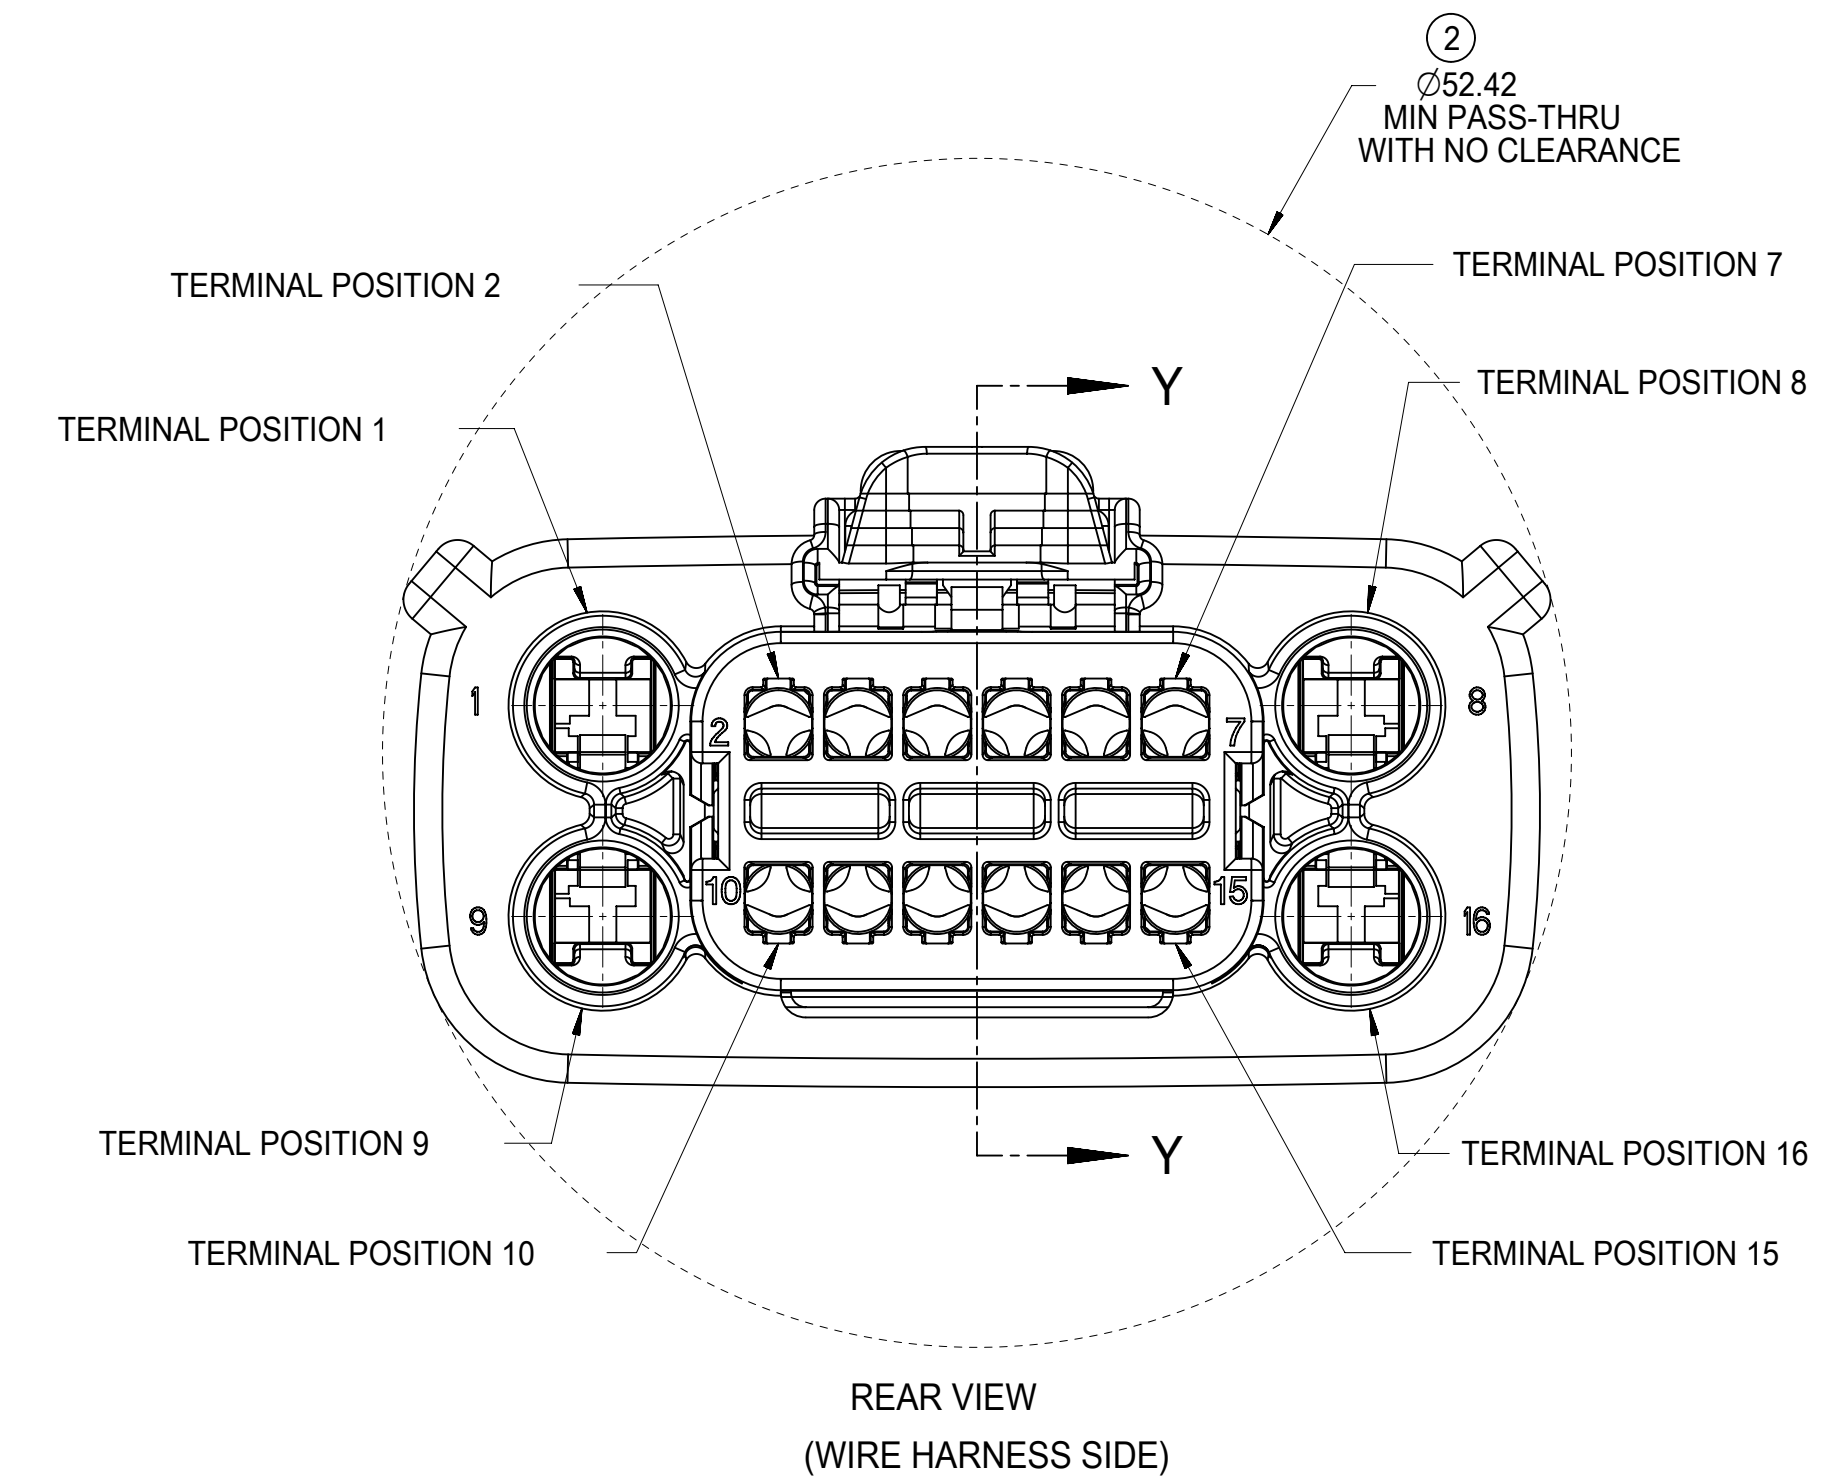

SHEET DESCRIPTION

RECEPTACLE CONNECTOR ASSEMBLY

OPTIONAL LASER MARKING ON THIS SURFACE
SEE NOTE 3g.

MANUFACTURING LOCATION
CODE THIS LOCATION

RECYCLE CODE
THIS LOCATION

MOLD CAVITY I.D.
THIS LOCATION

SYMBOLS		THIS DRAWING CONTAINS INFORMATION THAT IS PROPRIETARY TO MOLEX ELECTRONIC TECHNOLOGIES, LLC AND SHOULD NOT BE USED WITHOUT WRITTEN PERMISSION		CURRENT REV DESC:		molex	
▽ = 0	mm	SCALE	3:1	EC NO: 177763		MX150 16 WAY HYBRID RECPT SEALED ASSEMBLY	
▽ = 0	GENERAL TOLERANCES (UNLESS SPECIFIED)			DRWN: LSONG05	2018/05/30	PRODUCT CUSTOMER DRAWING	
▽ = 0	ANGULAR TOL ± 3.0°			CHK'D: MVANSLAMBROU	2018/06/12	DOCUMENT NUMBER	
▽ = 0	4 PLACES	±		APPR: MVANSLAMBROU	2018/06/12	DOC TYPE | DOC PART | REVISION	
▽ = 0	3 PLACES	±		INITIAL REVISION:		SD-34985-8001	
▽ = 0	2 PLACES	± 0.1		DRWN: TYE	2014/09/12	PSD 001 D1	
▽ = 0	1 PLACE	± 0.3		APPR: VKOSHY	2014/09/22	MATERIAL NUMBER	
▽ = 0	0 PLACES	±		THIRD ANGLE PROJECTION		CUSTOMER	
▽ = 0	DRAFT WHERE APPLICABLE MUST REMAIN WITHIN DIMENSIONS			DRAWING		SHEET NUMBER	
▽ = 0				A1-SIZE	34985	GENERAL MARKET	
						4 OF 4	

DOCUMENT STATUS	P1	RELEASE DATE	2018/06/12	12:37:28