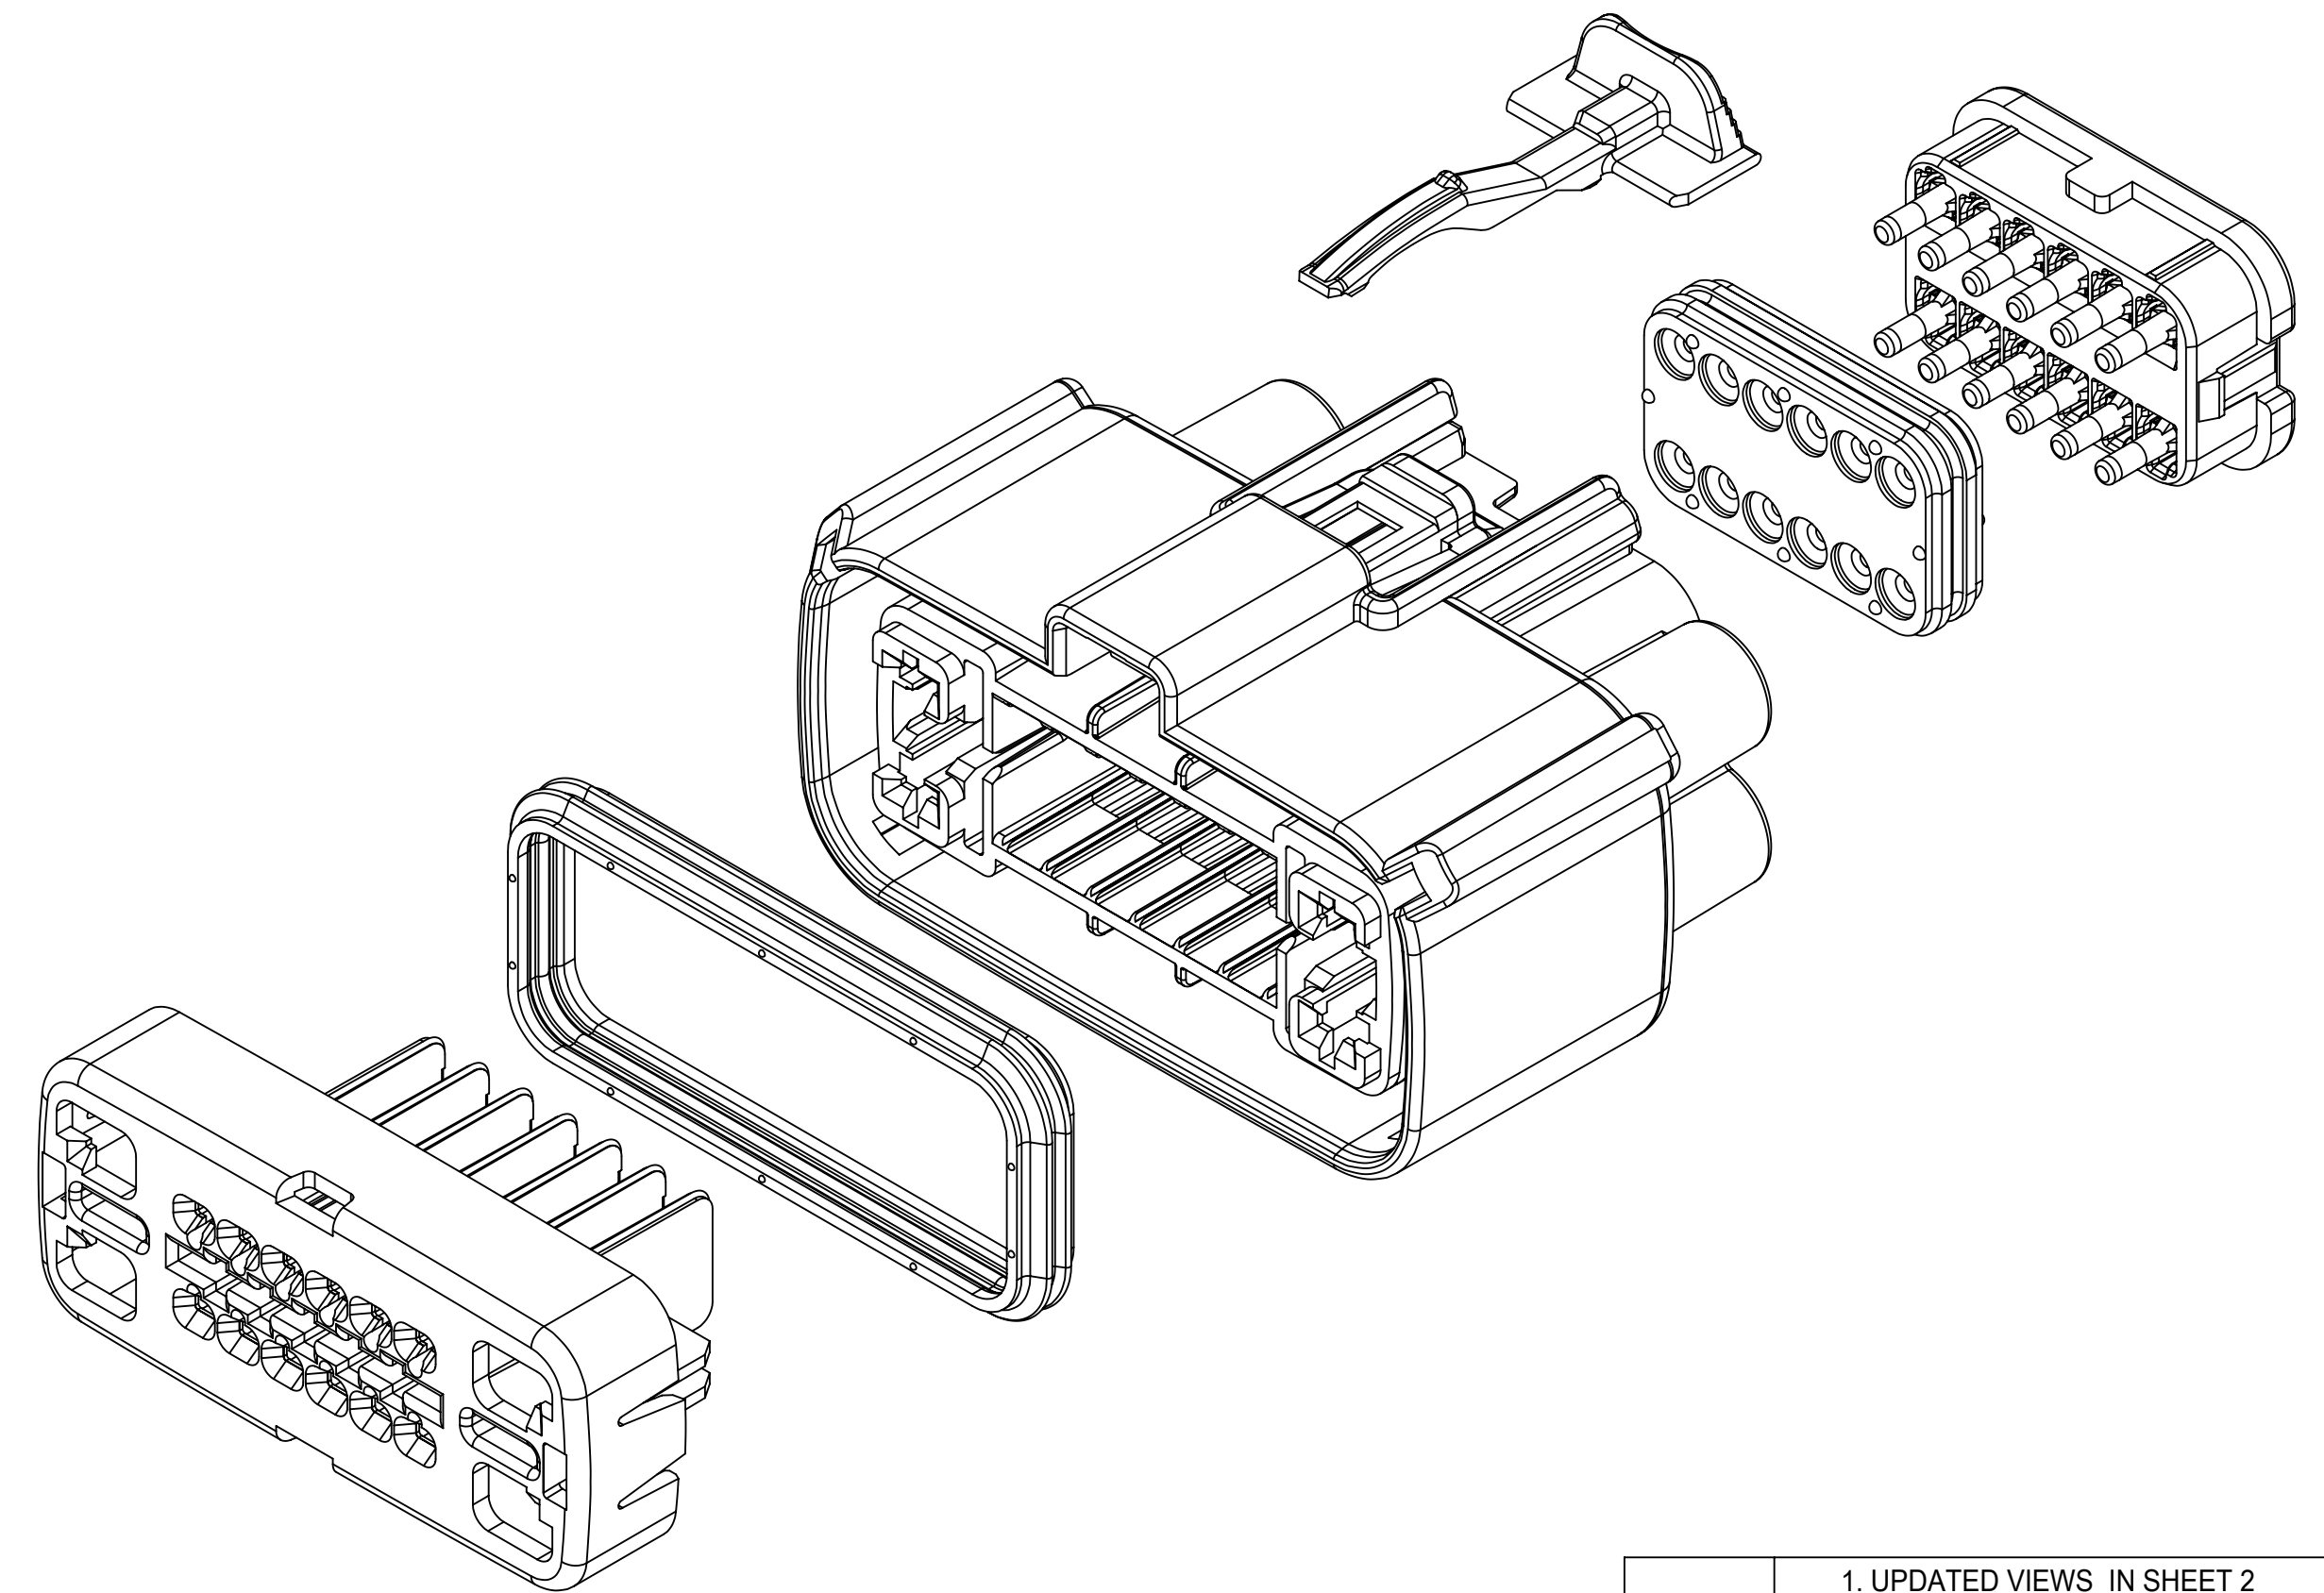

PACKAGING	
DESCRIPTION	DRAWING NO.
W/ CLIPSLOT	PK-30907-895
W/O CLIPSLOT	PK-31300-094

MATING INTERFACE/CONNECTOR DRAWINGS		
DESCRIPTION	INTERFACE DEFINITION	MOLEX INLINE
W/O SHORTING BAR	*999-S-016-2-Z02	SD-34986-8001
W/ SHORTING BAR	N/A	SD-34986-8001

INSPECTION NUMBER LOG	
LAST NUMBER: 11	
ADDED:	
REMOVED:	

D1	1. UPDATED VIEWS IN SHEET 2 2. CHANGED DIM 10.98 TO 11.00, 6.61 TO 6.60, 15.00+/-0.10 TO 15.00+0.30/-0.20 IN SHEET 4
D	REMOVED BOM (REFER TO SD-34985-8002)
C	NEW P/N 34985-4026 THRU 4028
B	NEW P/N 34985-4023 THRU 4025
A2	UPDATED PACKAGING DWGS
A1	FIXED TYPO IN NOTE 1a
A	INITIAL RELEASE
REV	REV DESCRIPTION

SYMBOLS	THIS DRAWING CONTAINS INFORMATION THAT IS PROPRIETARY TO MOLEX ELECTRONIC TECHNOLOGIES, LLC AND SHOULD NOT BE USED WITHOUT WRITTEN PERMISSION		CURRENT REV DESC:	
	DIMENSION UNITS	SCALE		
	mm	1.5:1		
	GENERAL TOLERANCES (UNLESS SPECIFIED)			
	ANGULAR TOL ± 3.0°			
	4 PLACES	±		
	3 PLACES	±		
	2 PLACES	± 0.1		
	1 PLACE	± 0.3		
	0 PLACES	±		
	DRAFT WHERE APPLICABLE MUST REMAIN WITHIN DIMENSIONS			
	THIRD ANGLE PROJECTION			
			DRAWING	SERIES
			A1-SIZE	34985
EC NO: 177763				
DRWN: LSONG05 2018/05/30				
CHK'D: MVANSLAMBROU 2018/06/12				
APPR: MVANSLAMBROU 2018/06/12				
INITIAL REVISION:				
DRWN: TYE 2014/09/12				
APPR: VKOSHY 2014/09/22				
DOCUMENT NUMBER		DOC TYPE	DOC PART	REVISION
SD-34985-8001		PSD	001	D1
MATERIAL NUMBER		CUSTOMER		SHEET NUMBER
		GENERAL MARKET		1 OF 4