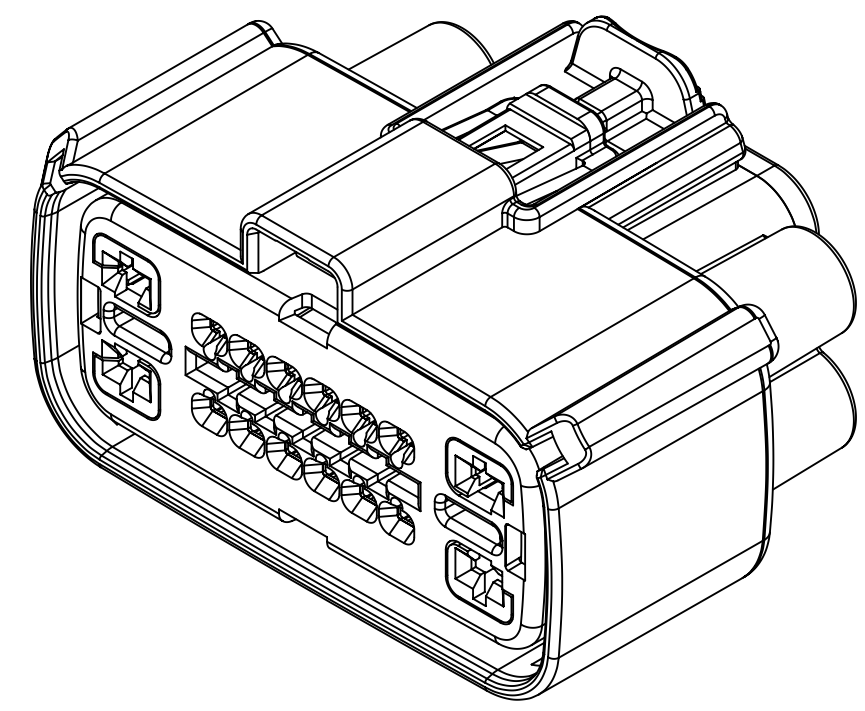

SHEET DESCRIPTION

CONFIGURATIONS

STANDARD (STD) - ALL OPEN 2.8mm CAVITIES