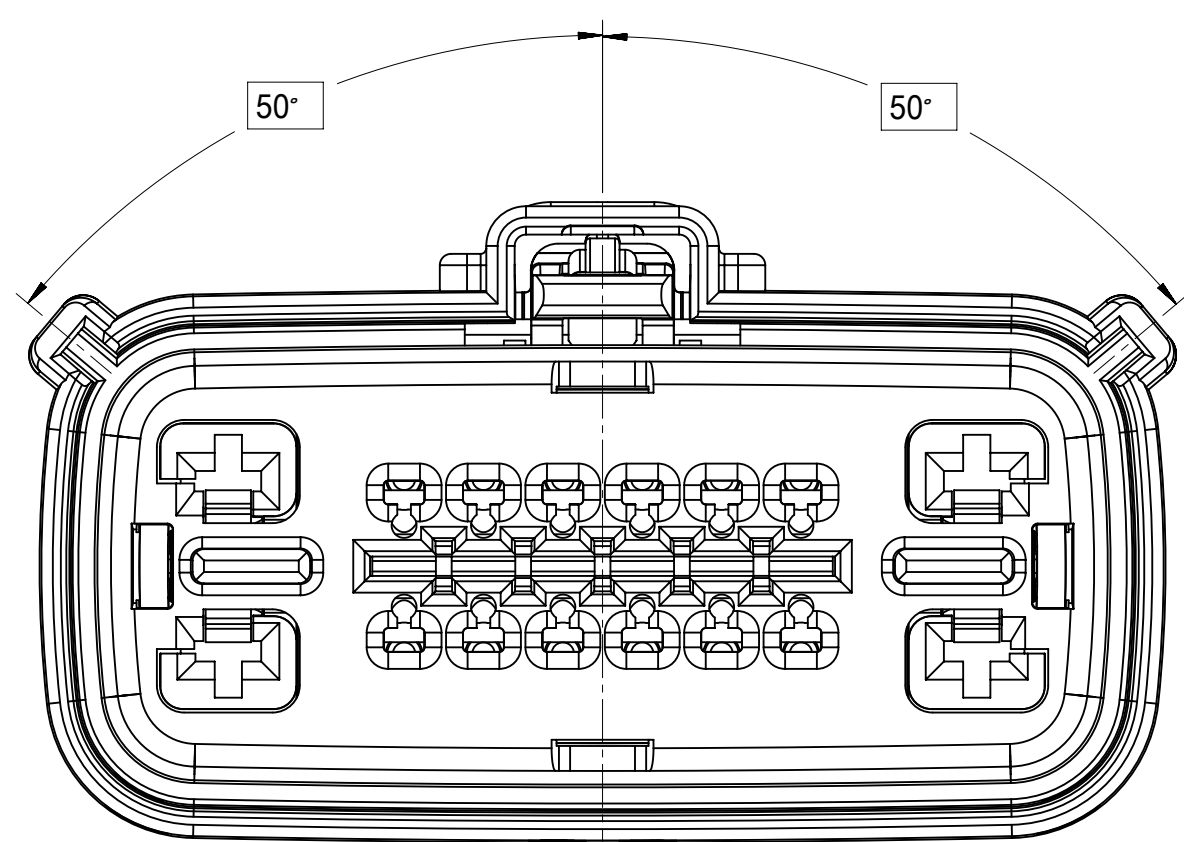

SHEET DESCRIPTION

KEY CONFIGURATIONS

KEY A