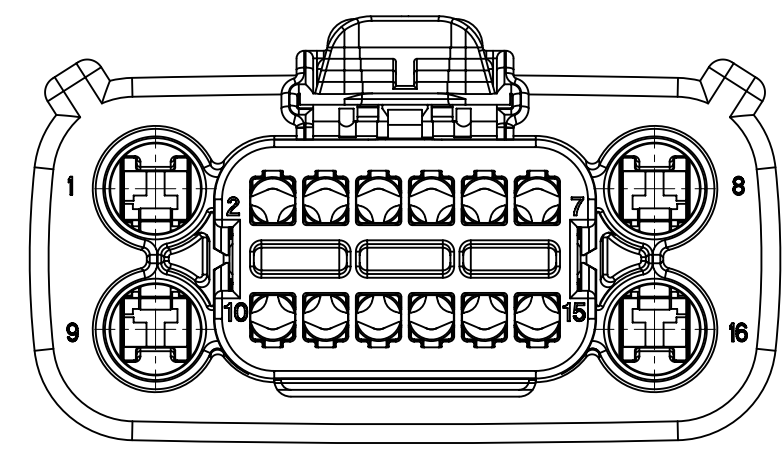

SHEET DESCRIPTION

CONFIGURATIONS

STANDARD (STD) - ALL OPEN 2.8mm CAVITIES

STANDARD (STD) - ALL OPEN 2.8mm CAVITIES WITH CLIPSLOT

SHORTING (SHRT) BAR - ALL OPEN 2.8mm CAVITIES

SHORTING (SHRT) BAR - ALL OPEN 2.8mm CAVITIES WITH CLIPSLOT

SYMBOLS		THIS DRAWING CONTAINS INFORMATION THAT IS PROPRIETARY TO MOLEX ELECTRONIC TECHNOLOGIES, LLC AND SHOULD NOT BE USED WITHOUT WRITTEN PERMISSION		CURRENT REV DESC:		molex			
	= 0	DIMENSION UNITS	SCALE	EC NO: 177763 DRWN: LSONG05 2018/05/30 CHK'D: MVANSLAMBROU 2018/06/12 APPR: MVANSLAMBROU 2018/06/12		MX150 16 WAY HYBRID RECPT SEALED ASSEMBLY			
	= 0	mm	2:1						
	= 0	GENERAL TOLERANCES (UNLESS SPECIFIED)							
	= 0	ANGULAR TOL	± 3.0°	INITIAL REVISION: DRWN: TYE 2014/09/12 APPR: VKOSHY 2014/09/22		PRODUCT CUSTOMER DRAWING			
	= 0	4 PLACES	±						
	= 0	3 PLACES	±						
	= 0	2 PLACES	± 0.1	DRWN: TYE 2014/09/12 APPR: VKOSHY 2014/09/22		DOCUMENT NUMBER	DOC TYPE	DOC PART	REVISION
	= 0	1 PLACE	± 0.3			SD-34985-8001	PSD	001	D1
	= 0	0 PLACES	±	DRAFT WHERE APPLICABLE MUST REMAIN WITHIN DIMENSIONS		MATERIAL NUMBER	CUSTOMER	SHEET NUMBER	
	= 0	THIRD ANGLE PROJECTION				A1-SIZE	34985	GENERAL MARKET	2 OF 4