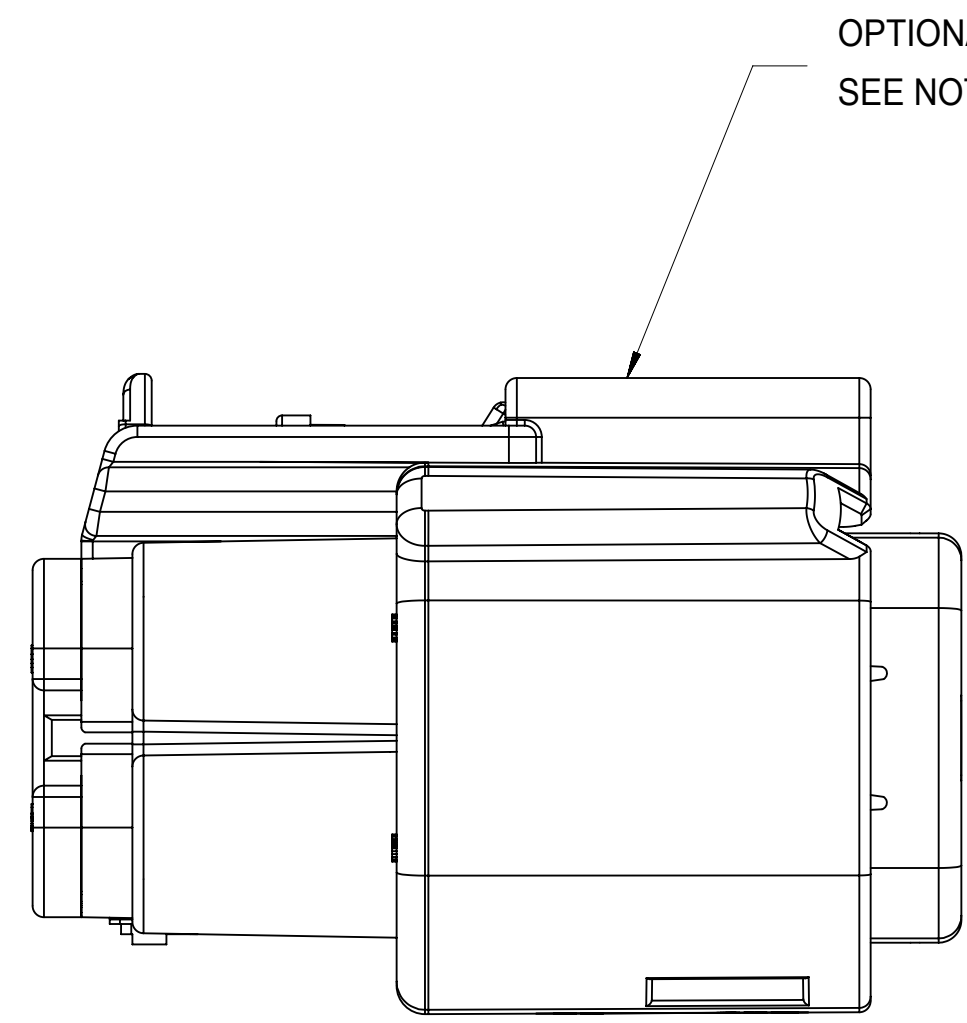

SHEET DESCRIPTION

RECEPTACLE CONNECTOR ASSEMBLY

OPTIONAL LASER MARKING ON THIS SURFACE
SEE NOTE 3g.