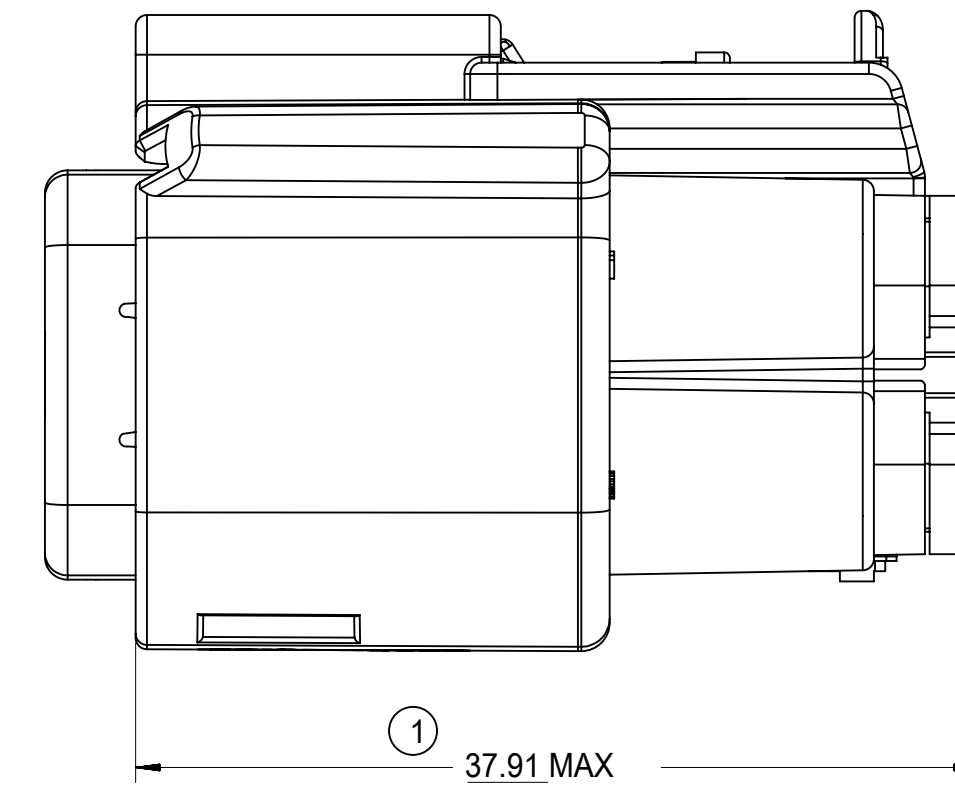

SHEET DESCRIPTION

RECEPTACLE CONNECTOR ASSEMBLY

OPTIONAL LASER MARKING ON THIS SURFACE
SEE NOTE 3g.

MANUFACTURING LOCATION
CODE THIS LOCATION

RECYCLE CODE
THIS LOCATION

MOLD CAVITY I.D.
THIS LOCATION

SYMBOLS		THIS DRAWING CONTAINS INFORMATION THAT IS PROPRIETARY TO MOLEX ELECTRONIC TECHNOLOGIES, LLC AND SHOULD NOT BE USED WITHOUT WRITTEN PERMISSION		CURRENT REV DESC:		molex	
▽ = 0	mm	SCALE	3:1	EC NO: 177763		MX150 16 WAY HYBRID RECPT SEALED ASSEMBLY	
▽ = 0	GENERAL TOLERANCES (UNLESS SPECIFIED)			DRWN: LSONG05	2018/05/30	PRODUCT CUSTOMER DRAWING	
▽ = 0	ANGULAR TOL ± 3.0°			CHK'D: MVANSLAMBROU	2018/06/12	DOCUMENT NUMBER	
▽ = 0	4 PLACES	±		APPR: MVANSLAMBROU	2018/06/12	DOC TYPE | DOC PART | REVISION	
▽ = 0	3 PLACES	±		INITIAL REVISION:		SD-34985-8001	
▽ = 0	2 PLACES	± 0.1		DRWN: TYE	2014/09/12	PSD 001 D1	
▽ = 0	1 PLACE	± 0.3		APPR: VKOSHY	2014/09/22	MATERIAL NUMBER	
▽ = 0	0 PLACES	±		THIRD ANGLE PROJECTION		CUSTOMER	
▽ = 0	DRAFT WHERE APPLICABLE MUST REMAIN WITHIN DIMENSIONS			DRAWING		SHEET NUMBER	
▽ = 0				A1-SIZE	34985	GENERAL MARKET	
						4 OF 4	

DOCUMENT STATUS	P1	RELEASE DATE	2018/06/12	12:37:28