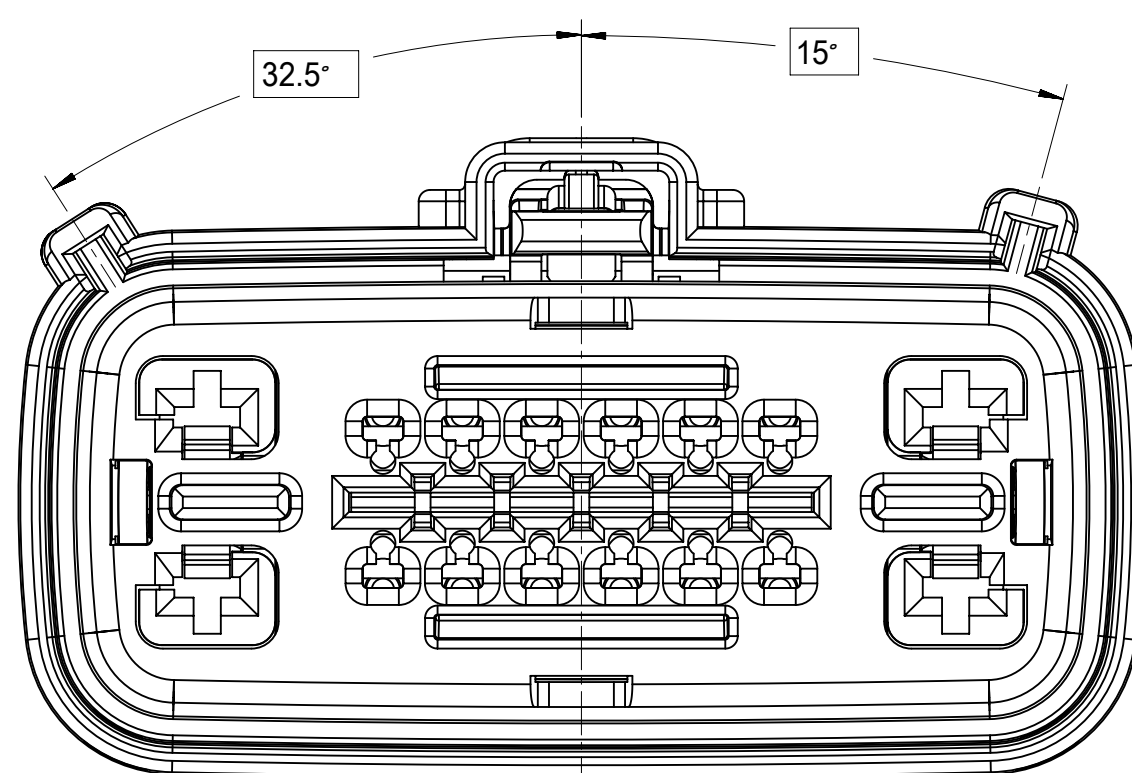

SHEET DESCRIPTION

CONFIGURATIONS

STANDARD (STD) - ALL OPEN 2.8mm CAVITIES

STANDARD (STD) - ALL OPEN 2.8mm CAVITIES WITH CLIPSLOT

SHORTING (SHRT) BAR - ALL OPEN 2.8mm CAVITIES

SHORTING (SHRT) BAR - ALL OPEN 2.8mm CAVITIES WITH CLIPSLOT

SHEET DESCRIPTION

KEY CONFIGURATIONS

KEY A

KEY E

KEY B

KEY F

KEY C

KEY G