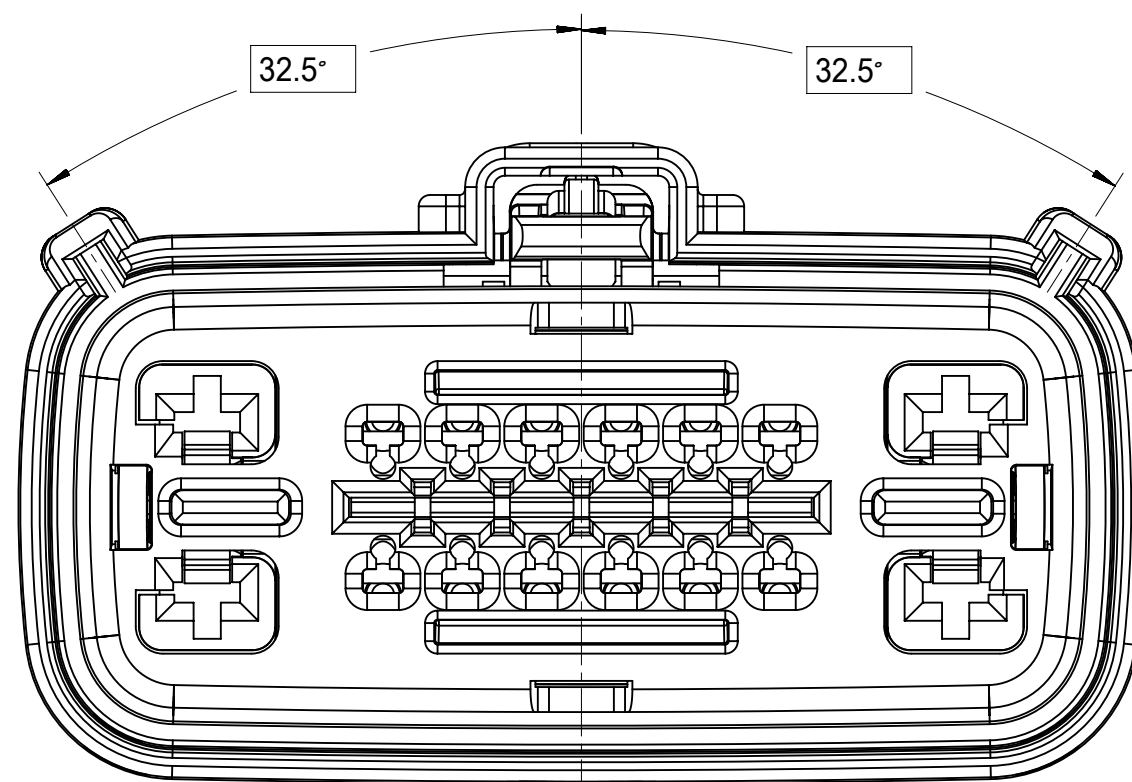

SHEET DESCRIPTION

KEY CONFIGURATIONS

KEY E

SYMBOLS = 0 = 0 = 0 = 0 = 0 = 0 = 0 = 0 = 0 = 0	THIS DRAWING CONTAINS INFORMATION THAT IS PROPRIETARY TO MOLEX ELECTRONIC TECHNOLOGIES, LLC AND SHOULD NOT BE USED WITHOUT WRITTEN PERMISSION		CURRENT REV DESC:								
	DIMENSION UNITS	SCALE	EC NO: 177763					DOCUMENT NUMBER	DOC TYPE	DOC PART	REVISION
	mm	3:1	DRWN: LSONG05 2018/05/30		SD-34985-8001	PSD	001	D1			
	GENERAL TOLERANCES (UNLESS SPECIFIED)		CHK'D: MVANSLAMBROU 2018/06/12		PRODUCT CUSTOMER DRAWING						
	ANGULAR TOL ± 3.0°		APPR: MVANSLAMBROU 2018/06/12		INITIAL REVISION:						
	4 PLACES ±		DRWN: TYE 2014/09/12		MATERIAL NUMBER						
	3 PLACES ±		APPR: VKOSHY 2014/09/22		CUSTOMER						
	2 PLACES ± 0.1		THIRD ANGLE PROJECTION		GENERAL MARKET						
	1 PLACE ± 0.3		DRAWING		SHEET NUMBER						
	0 PLACES ±		SERIES		3 OF 4						
DRAFT WHERE APPLICABLE MUST REMAIN WITHIN DIMENSIONS		A1-SIZE		34985