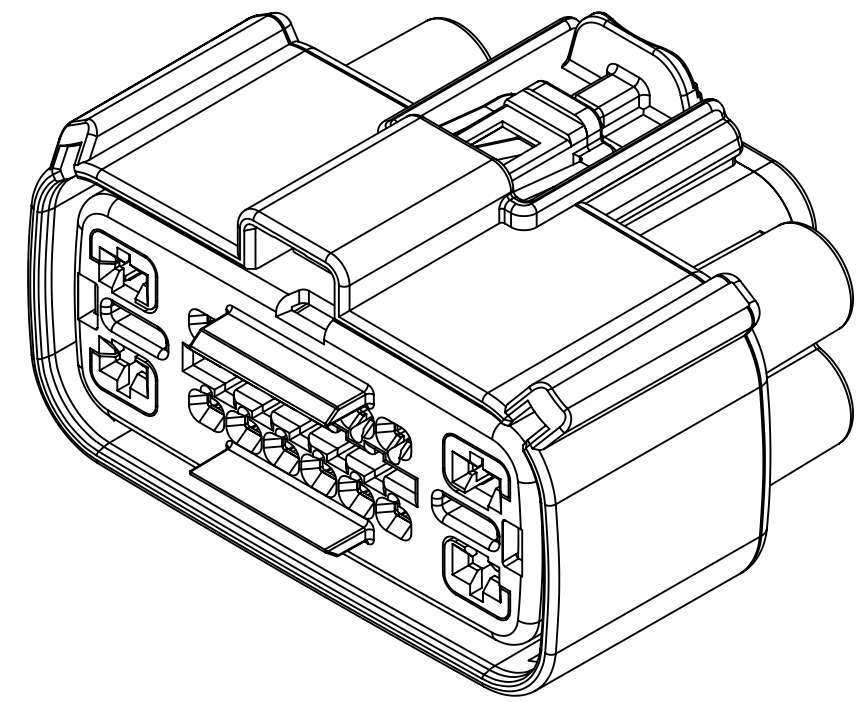

SHEET DESCRIPTION

CONFIGURATIONS

STANDARD (STD) - ALL OPEN 2.8mm CAVITIES

STANDARD (STD) - ALL OPEN 2.8mm CAVITIES WITH CLIPSLOT

SHORTING (SHRT) BAR - ALL OPEN 2.8mm CAVITIES

SHORTING (SHRT) BAR - ALL OPEN 2.8mm CAVITIES WITH CLIPSLOT