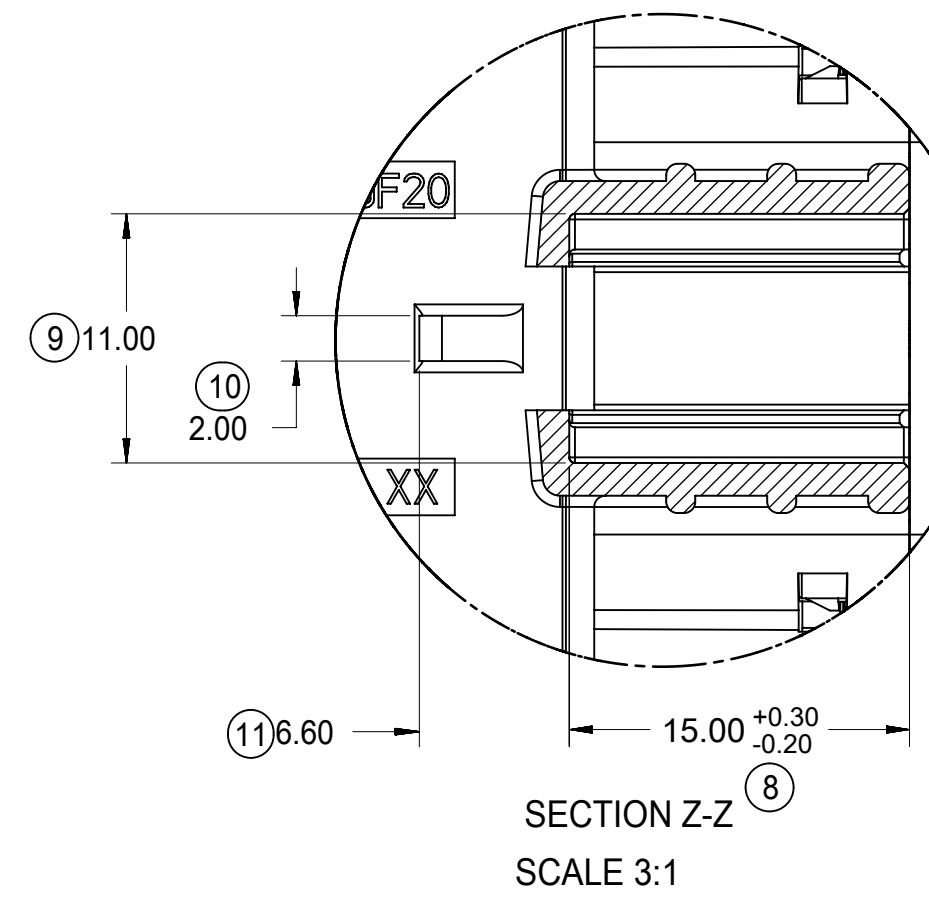

MANUFACTURING LOCATION
CODE THIS LOCATION

RECYCLE CODE
THIS LOCATION

MOLD CAVITY I.D.
THIS LOCATION