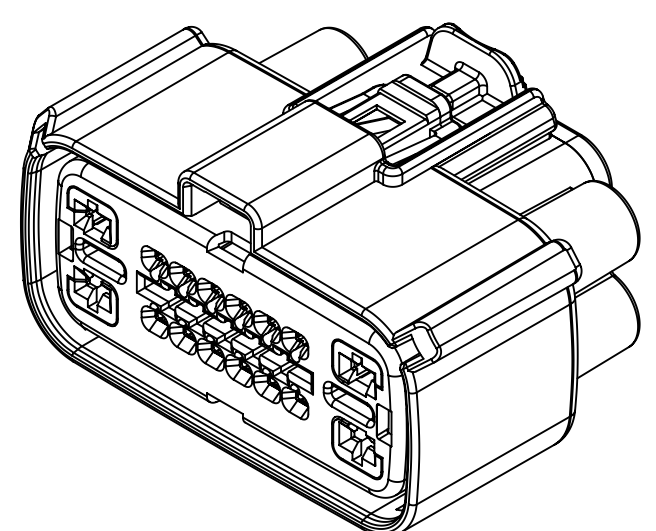

PACKAGING	
DESCRIPTION	DRAWING NO.
W/ CLIPSLOT	PK-30907-895
W/O CLIPSLOT	PK-31300-094

MATING INTERFACE/CONNECTOR DRAWINGS		
DESCRIPTION	INTERFACE DEFINITION	MOLEX INLINE
W/O SHORTING BAR	*999-S-016-2-Z02	SD-34986-8001
W/ SHORTING BAR	N/A	SD-34986-8001

INSPECTION NUMBER LOG	
LAST NUMBER: 11	
ADDED:	
REMOVED:	

D1	1. UPDATED VIEWS IN SHEET 2 2. CHANGED DIM 10.98 TO 11.00, 6.61 TO 6.60, 15.00+/-0.10 TO 15.00+0.30/-0.20 IN SHEET 4
D	REMOVED BOM (REFER TO SD-34985-8002)
C	NEW P/N 34985-4026 THRU 4028
B	NEW P/N 34985-4023 THRU 4025
A2	UPDATED PACKAGING DWGS
A1	FIXED TYPO IN NOTE 1a
A	INITIAL RELEASE
REV	REV DESCRIPTION

SYMBOLS	THIS DRAWING CONTAINS INFORMATION THAT IS PROPRIETARY TO MOLEX ELECTRONIC TECHNOLOGIES, LLC AND SHOULD NOT BE USED WITHOUT WRITTEN PERMISSION		CURRENT REV DESC:	
	DIMENSION UNITS	SCALE		
	mm	1.5:1		
	GENERAL TOLERANCES (UNLESS SPECIFIED)			
	ANGULAR TOL ± 3.0°			
	4 PLACES	±		
	3 PLACES	±		
	2 PLACES	± 0.1		
	1 PLACE	± 0.3		
	0 PLACES	±		
	DRAFT WHERE APPLICABLE MUST REMAIN WITHIN DIMENSIONS			
	THIRD ANGLE PROJECTION			
			DRAWING	SERIES
			A1-SIZE	34985
EC NO: 177763				
DRWN: LSONG05 2018/05/30				
CHK'D: MVANSLAMBROU 2018/06/12				
APPR: MVANSLAMBROU 2018/06/12				
INITIAL REVISION:				
DRWN: TYE 2014/09/12				
APPR: VKOSHY 2014/09/22				
DOCUMENT NUMBER		DOC TYPE	DOC PART	REVISION
SD-34985-8001		PSD	001	D1
MATERIAL NUMBER		CUSTOMER		SHEET NUMBER
		GENERAL MARKET		1 OF 4