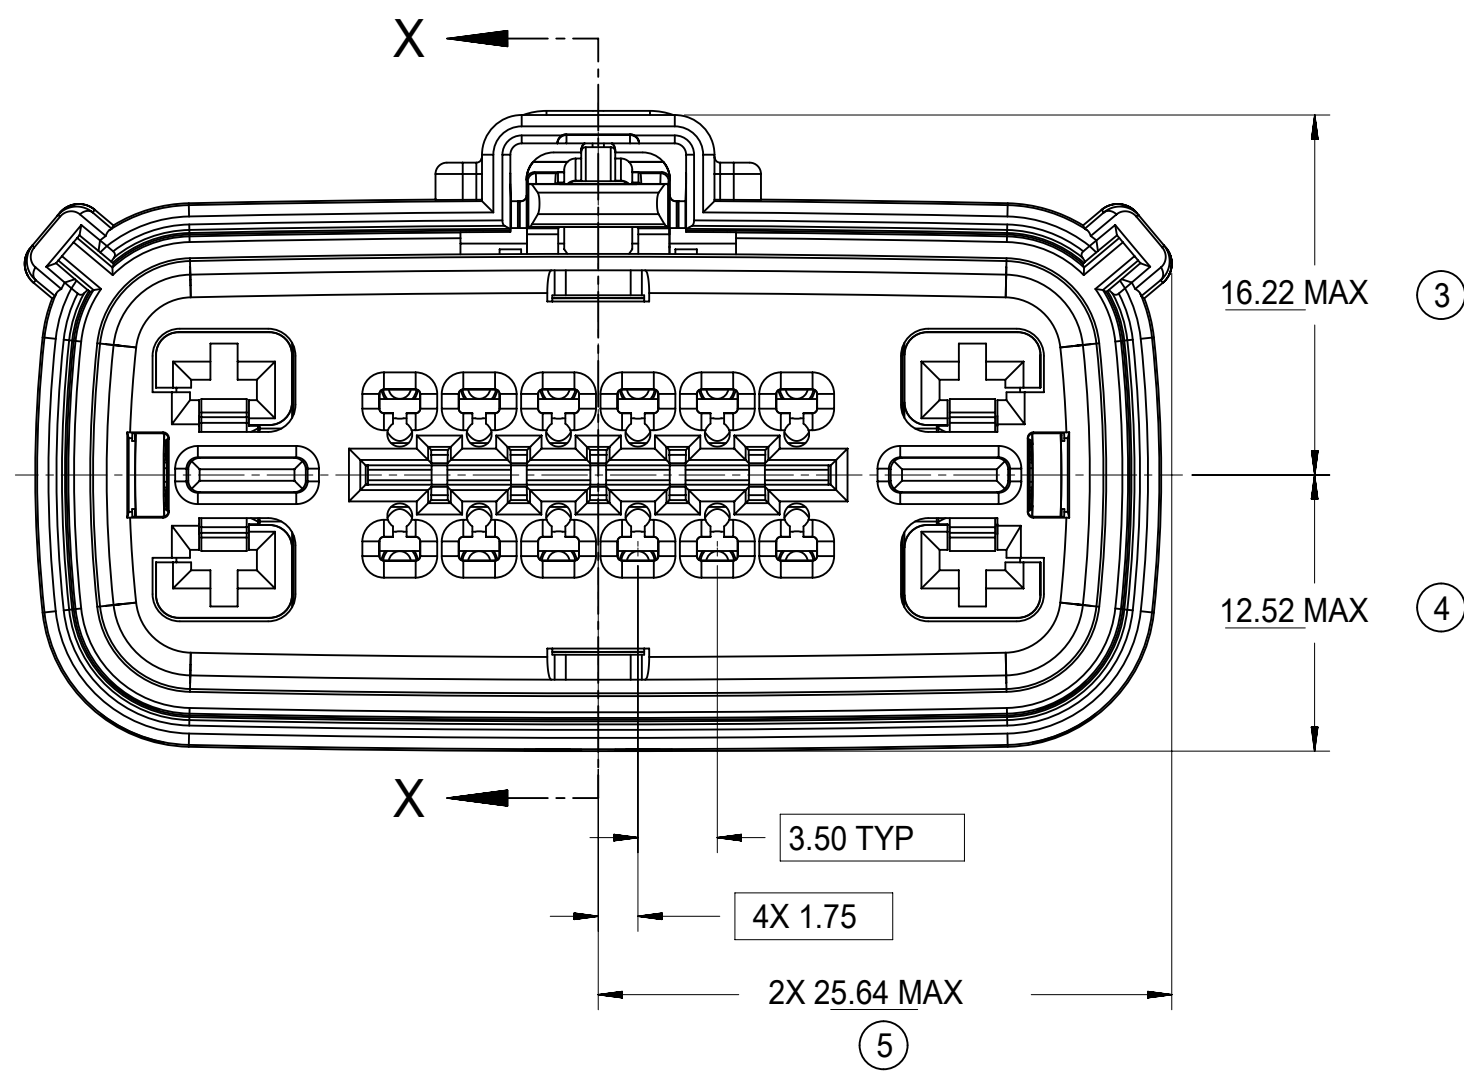

SHEET DESCRIPTION

RECEPTACLE CONNECTOR ASSEMBLY

OPTIONAL LASER MARKING ON THIS SURFACE
SEE NOTE 3g.

MANUFACTURING LOCATION
CODE THIS LOCATION

RECYCLE CODE
THIS LOCATION

MOLD CAVITY I.D.
THIS LOCATION

SYMBOLS		THIS DRAWING CONTAINS INFORMATION THAT IS PROPRIETARY TO MOLEX ELECTRONIC TECHNOLOGIES, LLC AND SHOULD NOT BE USED WITHOUT WRITTEN PERMISSION		CURRENT REV DESC:		molex	
▽ = 0	mm	SCALE	3:1	EC NO: 177763		MX150 16 WAY HYBRID RECPT SEALED ASSEMBLY	
▽ = 0	GENERAL TOLERANCES (UNLESS SPECIFIED)			DRWN: LSONG05	2018/05/30	PRODUCT CUSTOMER DRAWING	
▽ = 0	ANGULAR TOL ± 3.0°			CHK'D: MVANSLAMBROU	2018/06/12	DOCUMENT NUMBER	
▽ = 0	4 PLACES	±		APPR: MVANSLAMBROU	2018/06/12	DOC TYPE | DOC PART | REVISION	
▽ = 0	3 PLACES	±		INITIAL REVISION:		SD-34985-8001	
▽ = 0	2 PLACES	± 0.1		DRWN: TYE	2014/09/12	PSD 001 D1	
▽ = 0	1 PLACE	± 0.3		APPR: VKOSHY	2014/09/22	MATERIAL NUMBER	
▽ = 0	0 PLACES	±		THIRD ANGLE PROJECTION		CUSTOMER	
▽ = 0	DRAFT WHERE APPLICABLE MUST REMAIN WITHIN DIMENSIONS			DRAWING		SHEET NUMBER	
▽ = 0				A1-SIZE	34985	GENERAL MARKET	
						4 OF 4	

DOCUMENT STATUS	P1	RELEASE DATE	2018/06/12	12:37:28