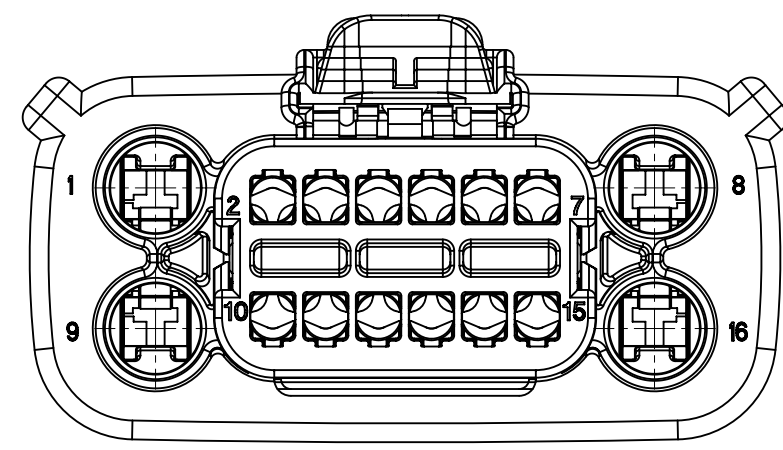

SHEET DESCRIPTION

CONFIGURATIONS

STANDARD (STD) - ALL OPEN 2.8mm CAVITIES