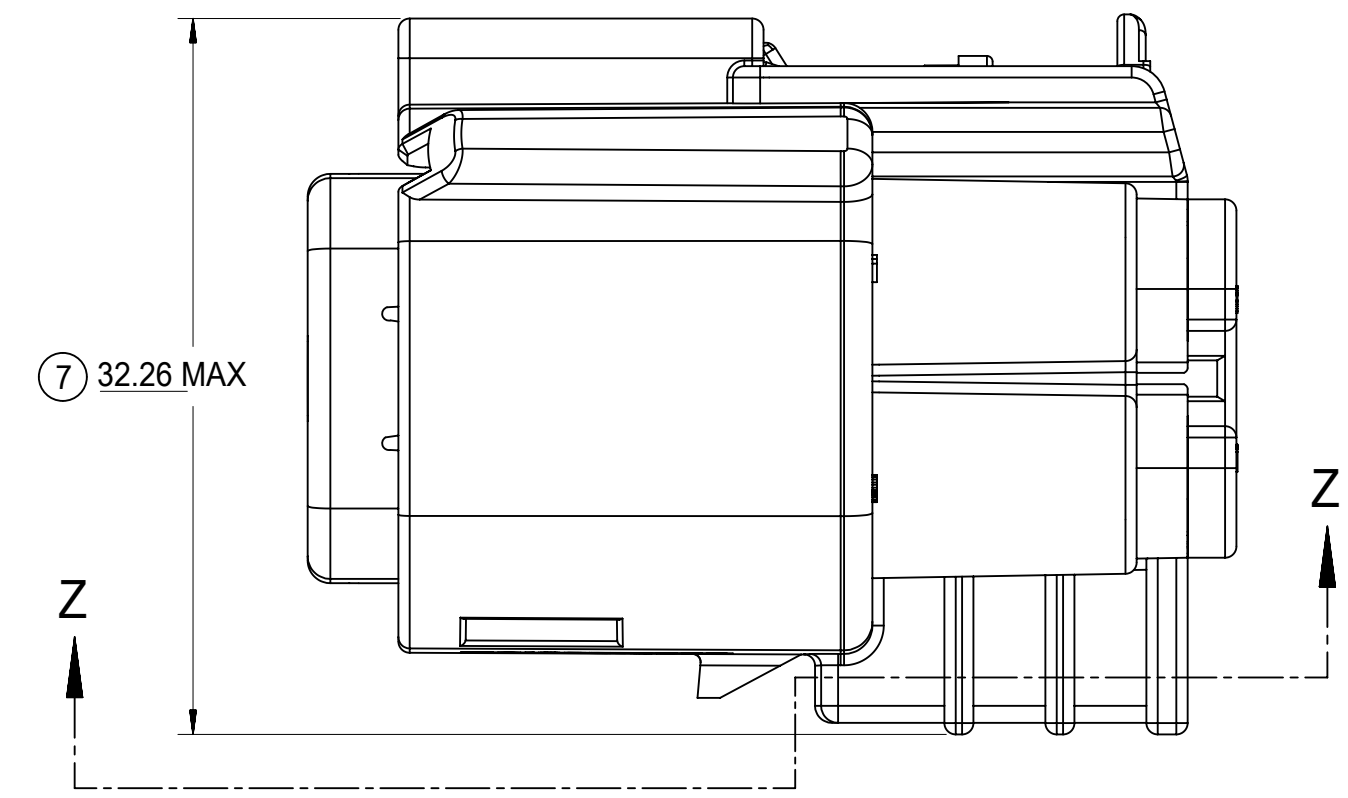

SHEET DESCRIPTION

RECEPTACLE CONNECTOR ASSEMBLY

OPTIONAL LASER MARKING ON THIS SURFACE
SEE NOTE 3g.

MANUFACTURING LOCATION
CODE THIS LOCATION

RECYCLE CODE
THIS LOCATION

MOLD CAVITY I.D.
THIS LOCATION

SYMBOLS		THIS DRAWING CONTAINS INFORMATION THAT IS PROPRIETARY TO MOLEX ELECTRONIC TECHNOLOGIES, LLC AND SHOULD NOT BE USED WITHOUT WRITTEN PERMISSION		CURRENT REV DESC:		molex	
▽ = 0	mm	SCALE	3:1	EC NO: 177763		MX150 16 WAY HYBRID RECPT SEALED ASSEMBLY	
▽ = 0	GENERAL TOLERANCES (UNLESS SPECIFIED)			DRWN: LSONG05	2018/05/30	PRODUCT CUSTOMER DRAWING	
▽ = 0	ANGULAR TOL ± 3.0°			CHK'D: MVANSLAMBROU	2018/06/12	DOCUMENT NUMBER	
▽ = 0	4 PLACES	±		APPR: MVANSLAMBROU	2018/06/12	DOC TYPE DOC PART REVISION	
▽ = 0	3 PLACES	±		INITIAL REVISION:		SD-34985-8001	
▽ = 0	2 PLACES	± 0.1		DRWN: TYE	2014/09/12	PSD 001 D1	
▽ = 0	1 PLACE	± 0.3		APPR: VKOSHY	2014/09/22	MATERIAL NUMBER	
▽ = 0	0 PLACES	±		THIRD ANGLE PROJECTION		CUSTOMER	
▽ = 0	DRAFT WHERE APPLICABLE MUST REMAIN WITHIN DIMENSIONS			DRAWING		SHEET NUMBER	
▽ = 0				A1-SIZE	34985	GENERAL MARKET	
						4 OF 4	