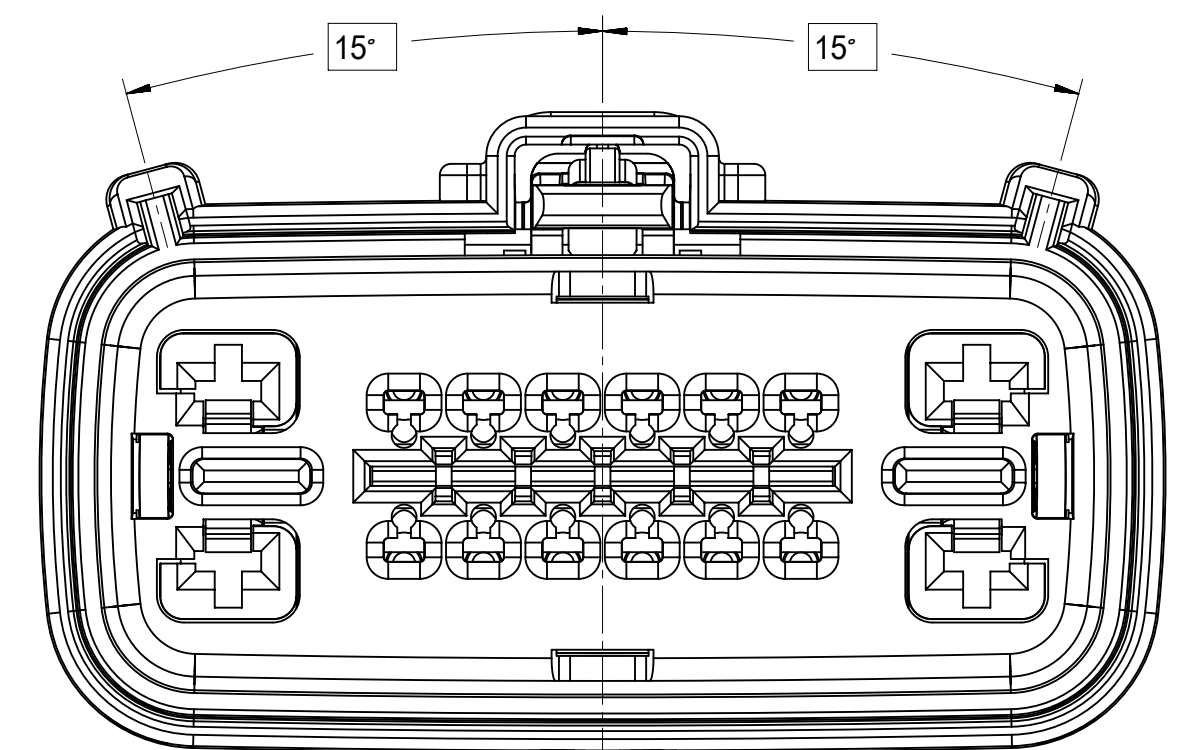

SHEET DESCRIPTION

CONFIGURATIONS

STANDARD (STD) - ALL OPEN 2.8mm CAVITIES

STANDARD (STD) - ALL OPEN 2.8mm CAVITIES WITH CLIPSLOT

SHORTING (SHRT) BAR - ALL OPEN 2.8mm CAVITIES

SHORTING (SHRT) BAR - ALL OPEN 2.8mm CAVITIES WITH CLIPSLOT

SHEET DESCRIPTION

KEY CONFIGURATIONS

KEY A

KEY E

KEY B

KEY F

KEY C

KEY G