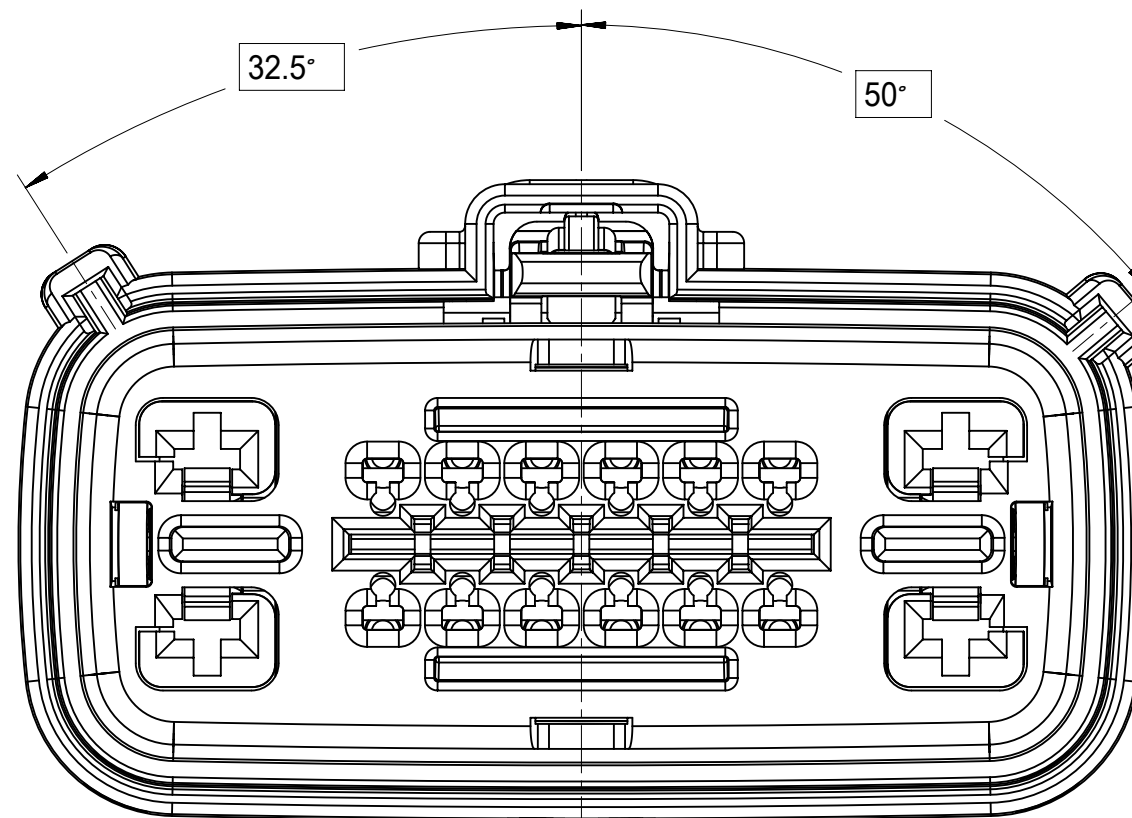

KEY H

SYMBOLS = 0 = 0 = 0 = 0 = 0 = 0 = 0 = 0 = 0 = 0	THIS DRAWING CONTAINS INFORMATION THAT IS PROPRIETARY TO MOLEX ELECTRONIC TECHNOLOGIES, LLC AND SHOULD NOT BE USED WITHOUT WRITTEN PERMISSION		CURRENT REV DESC:								
	DIMENSION UNITS	SCALE	EC NO: 177763					DOCUMENT NUMBER	DOC TYPE	DOC PART	REVISION
	mm	3:1	DRWN: LSONG05 2018/05/30		SD-34985-8001	PSD	001	D1			
	GENERAL TOLERANCES (UNLESS SPECIFIED)		CHK'D: MVANSLAMBROU 2018/06/12		PRODUCT CUSTOMER DRAWING						
	ANGULAR TOL ± 3.0°		APPR: MVANSLAMBROU 2018/06/12		INITIAL REVISION:						
	4 PLACES ±		DRWN: TYE 2014/09/12		MATERIAL NUMBER						
	3 PLACES ±		APPR: VKOSHY 2014/09/22		CUSTOMER						
	2 PLACES ± 0.1		THIRD ANGLE PROJECTION		GENERAL MARKET						
	1 PLACE ± 0.3		DRAWING		SHEET NUMBER						
	0 PLACES ±		SERIES		3 OF 4						
DRAFT WHERE APPLICABLE MUST REMAIN WITHIN DIMENSIONS		A1-SIZE		34985