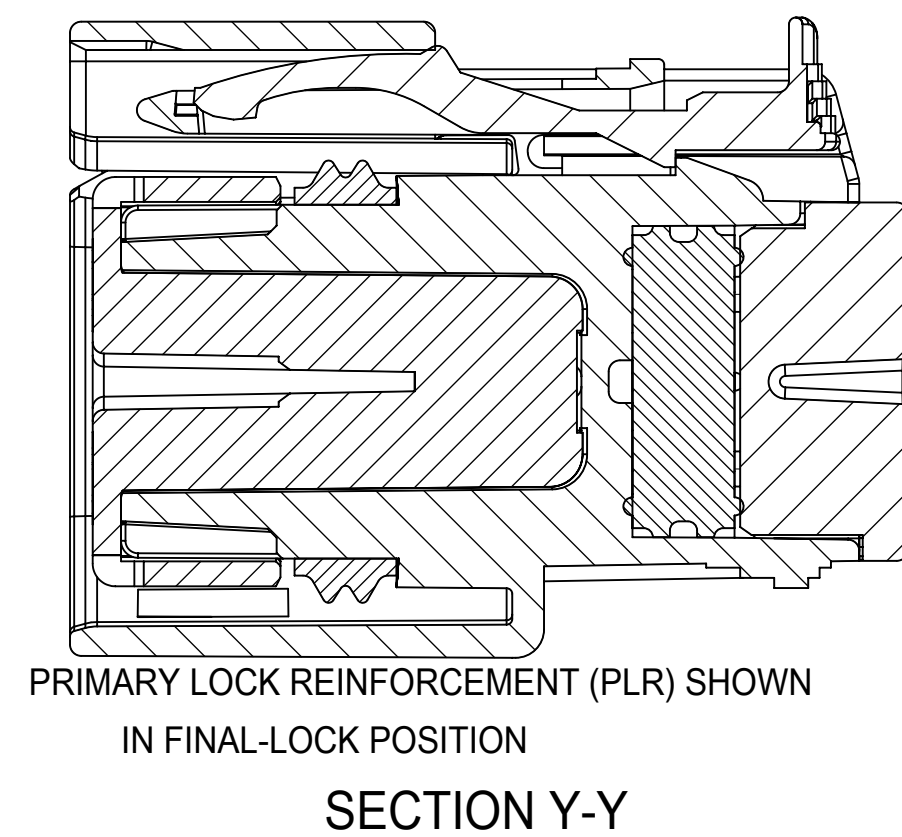

SHEET DESCRIPTION

RECEPTACLE CONNECTOR ASSEMBLY

OPTIONAL LASER MARKING ON THIS SURFACE
SEE NOTE 3g.

MANUFACTURING LOCATION
CODE THIS LOCATION

RECYCLE CODE
THIS LOCATION

MOLD CAVITY I.D.
THIS LOCATION

SYMBOLS		THIS DRAWING CONTAINS INFORMATION THAT IS PROPRIETARY TO MOLEX ELECTRONIC TECHNOLOGIES, LLC AND SHOULD NOT BE USED WITHOUT WRITTEN PERMISSION		CURRENT REV DESC:		molex	
▽ = 0	mm	SCALE	3:1	EC NO: 177763		MX150 16 WAY HYBRID RECPT SEALED ASSEMBLY	
▽ = 0	GENERAL TOLERANCES (UNLESS SPECIFIED)			DRWN: LSONG05	2018/05/30	PRODUCT CUSTOMER DRAWING	
▽ = 0	ANGULAR TOL ± 3.0°			CHK'D: MVANSLAMBROU	2018/06/12	DOCUMENT NUMBER	
▽ = 0	4 PLACES	±		APPR: MVANSLAMBROU	2018/06/12	DOC TYPE DOC PART REVISION	
▽ = 0	3 PLACES	±		INITIAL REVISION:		SD-34985-8001	
▽ = 0	2 PLACES	± 0.1		DRWN: TYE	2014/09/12	PSD 001 D1	
▽ = 0	1 PLACE	± 0.3		APPR: VKOSHY	2014/09/22	MATERIAL NUMBER	
▽ = 0	0 PLACES	±		THIRD ANGLE PROJECTION		CUSTOMER	
▽ = 0	DRAFT WHERE APPLICABLE MUST REMAIN WITHIN DIMENSIONS			DRAWING		SHEET NUMBER	
▽ = 0				A1-SIZE	34985	GENERAL MARKET	
						4 OF 4	