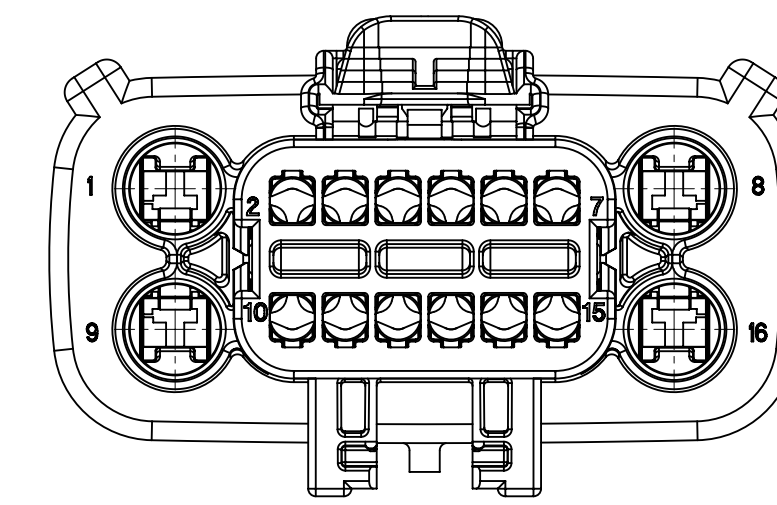

SHEET DESCRIPTION

CONFIGURATIONS

STANDARD (STD) - ALL OPEN 2.8mm CAVITIES

STANDARD (STD) - ALL OPEN 2.8mm CAVITIES WITH CLIPSLOT

SHORTING (SHRT) BAR - ALL OPEN 2.8mm CAVITIES

SHORTING (SHRT) BAR - ALL OPEN 2.8mm CAVITIES WITH CLIPSLOT

SYMBOLS		THIS DRAWING CONTAINS INFORMATION THAT IS PROPRIETARY TO MOLEX ELECTRONIC TECHNOLOGIES, LLC AND SHOULD NOT BE USED WITHOUT WRITTEN PERMISSION		CURRENT REV DESC:		molex			
	= 0	DIMENSION UNITS	SCALE	EC NO: 177763 DRWN: LSONG05 2018/05/30 CHK'D: MVANSLAMBROU 2018/06/12 APPR: MVANSLAMBROU 2018/06/12		MX150 16 WAY HYBRID RECPT SEALED ASSEMBLY			
	= 0	mm	2:1						
	= 0	GENERAL TOLERANCES (UNLESS SPECIFIED)							
	= 0	ANGULAR TOL	± 3.0°	INITIAL REVISION: DRWN: TYE 2014/09/12 APPR: VKOSHY 2014/09/22		PRODUCT CUSTOMER DRAWING			
	= 0	4 PLACES	±						
	= 0	3 PLACES	±						
	= 0	2 PLACES	± 0.1	DRWN: TYE 2014/09/12 APPR: VKOSHY 2014/09/22		DOCUMENT NUMBER	DOC TYPE	DOC PART	REVISION
	= 0	1 PLACE	± 0.3			SD-34985-8001	PSD	001	D1
	= 0	0 PLACES	±	DRAFT WHERE APPLICABLE MUST REMAIN WITHIN DIMENSIONS		MATERIAL NUMBER	CUSTOMER	SHEET NUMBER	
	= 0	THIRD ANGLE PROJECTION				A1-SIZE	34985	GENERAL MARKET	2 OF 4