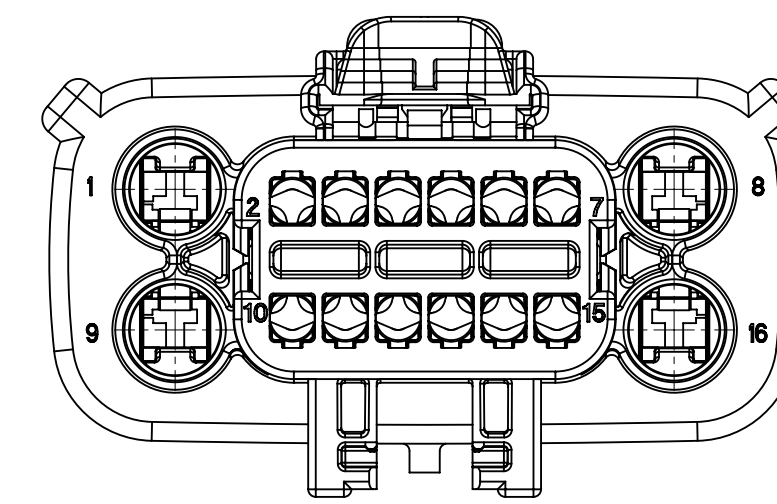

INSPECTION NUMBER LOG	
LAST NUMBER: 11	
ADDED:	
REMOVED:	

D1	1. UPDATED VIEWS IN SHEET 2 2. CHANGED DIM 10.98 TO 11.00, 6.61 TO 6.60, 15.00+/-0.10 TO 15.00+0.30/-0.20 IN SHEET 4
D	REMOVED BOM (REFER TO SD-34985-8002)
C	NEW P/N 34985-4026 THRU 4028
B	NEW P/N 34985-4023 THRU 4025
A2	UPDATED PACKAGING DWGS
A1	FIXED TYPO IN NOTE 1a
A	INITIAL RELEASE
REV	REV DESCRIPTION

SHEET DESCRIPTION

CONFIGURATIONS

STANDARD (STD) - ALL OPEN 2.8mm CAVITIES

STANDARD (STD) - ALL OPEN 2.8mm CAVITIES WITH CLIPSLOT

SHORTING (SHRT) BAR - ALL OPEN 2.8mm CAVITIES

SHORTING (SHRT) BAR - ALL OPEN 2.8mm CAVITIES WITH CLIPSLOT