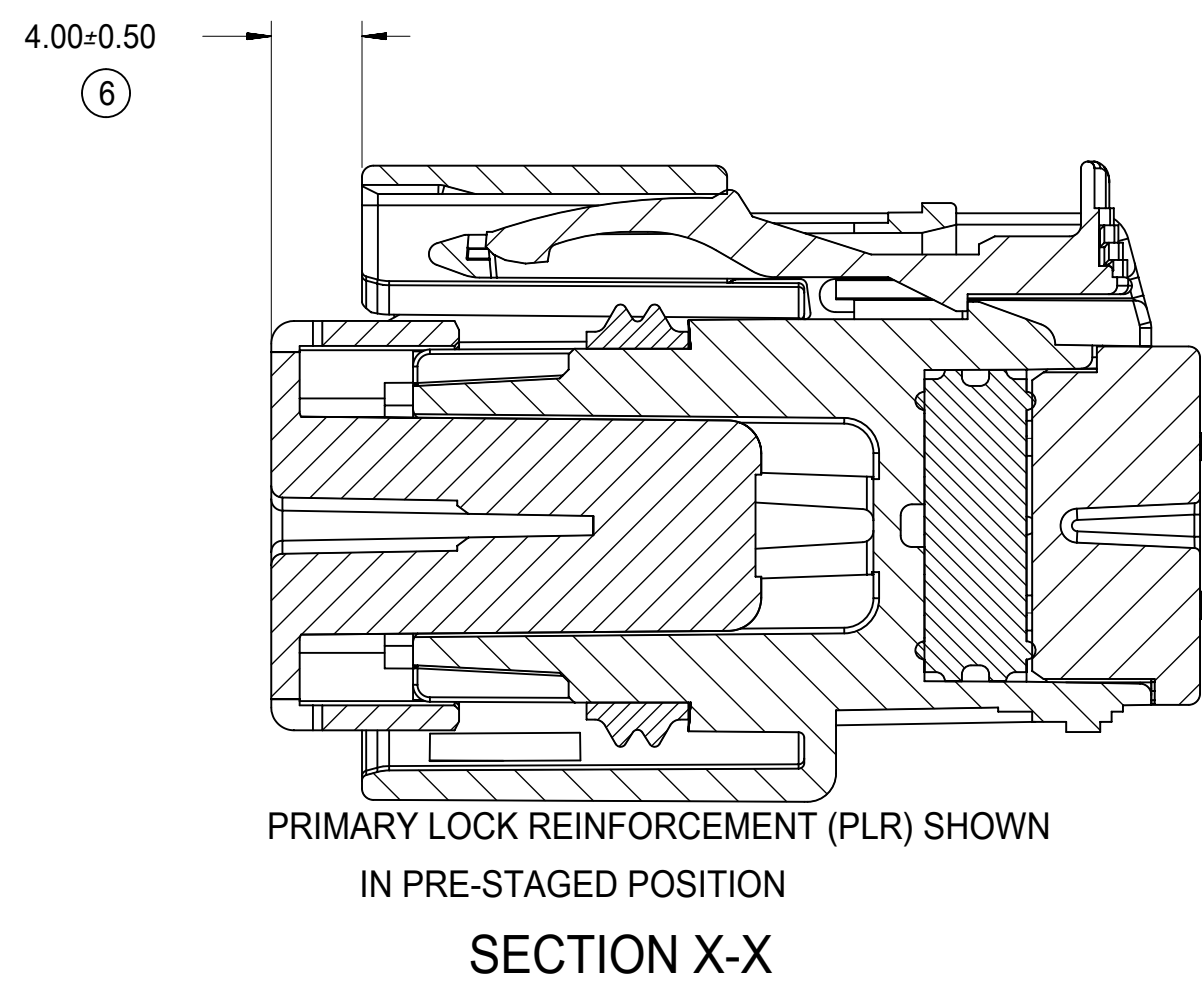

SHEET DESCRIPTION

RECEPTACLE CONNECTOR ASSEMBLY

OPTIONAL LASER MARKING ON THIS SURFACE
SEE NOTE 3g.

MANUFACTURING LOCATION
CODE THIS LOCATION

RECYCLE CODE
THIS LOCATION

MOLD CAVITY I.D.
THIS LOCATION

SYMBOLS		THIS DRAWING CONTAINS INFORMATION THAT IS PROPRIETARY TO MOLEX ELECTRONIC TECHNOLOGIES, LLC AND SHOULD NOT BE USED WITHOUT WRITTEN PERMISSION		CURRENT REV DESC:		molex	
▽ = 0	mm	SCALE	3:1	EC NO: 177763		MX150 16 WAY HYBRID RECPT SEALED ASSEMBLY	
▽ = 0	GENERAL TOLERANCES (UNLESS SPECIFIED)			DRWN: LSONG05	2018/05/30	PRODUCT CUSTOMER DRAWING	
▽ = 0	ANGULAR TOL ± 3.0°			CHK'D: MVANSLAMBROU	2018/06/12	DOCUMENT NUMBER	
▽ = 0	4 PLACES	±		APPR: MVANSLAMBROU	2018/06/12	DOC TYPE DOC PART REVISION	
▽ = 0	3 PLACES	±		INITIAL REVISION:		SD-34985-8001	
▽ = 0	2 PLACES	± 0.1		DRWN: TYE	2014/09/12	PSD 001 D1	
▽ = 0	1 PLACE	± 0.3		APPR: VKOSHY	2014/09/22	MATERIAL NUMBER	
▽ = 0	0 PLACES	±		THIRD ANGLE PROJECTION		CUSTOMER	
▽ = 0	DRAFT WHERE APPLICABLE MUST REMAIN WITHIN DIMENSIONS			DRAWING		SHEET NUMBER	
▽ = 0				A1-SIZE	34985	GENERAL MARKET	
						4 OF 4	