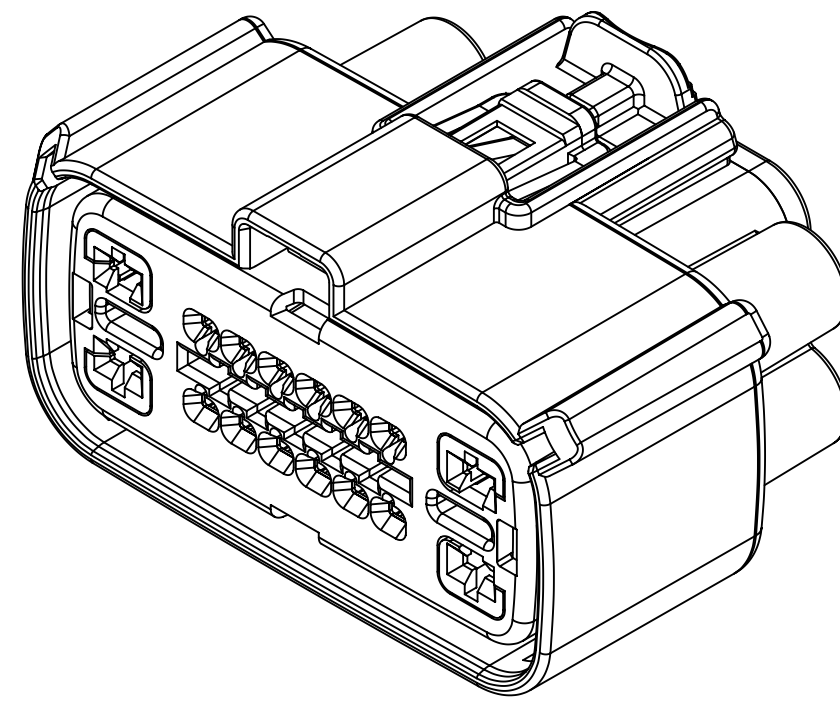

STANDARD (STD) - ALL OPEN 2.8mm CAVITIES WITH CLIPSLOT