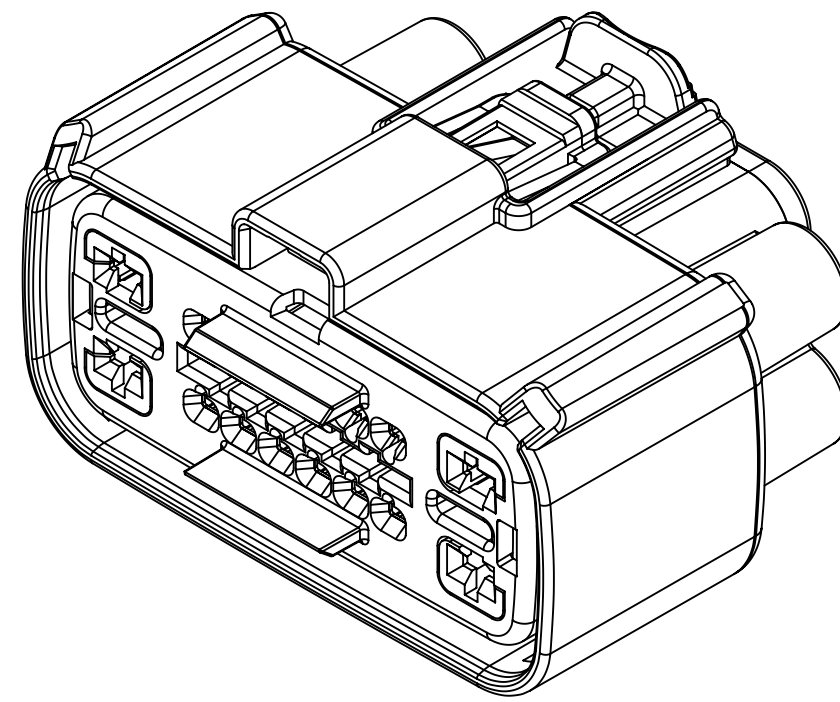

SHEET DESCRIPTION

CONFIGURATIONS

STANDARD (STD) - ALL OPEN 2.8mm CAVITIES

STANDARD (STD) - ALL OPEN 2.8mm CAVITIES WITH CLIPSLOT

SHORTING (SHRT) BAR - ALL OPEN 2.8mm CAVITIES

SHORTING (SHRT) BAR - ALL OPEN 2.8mm CAVITIES WITH CLIPSLOT