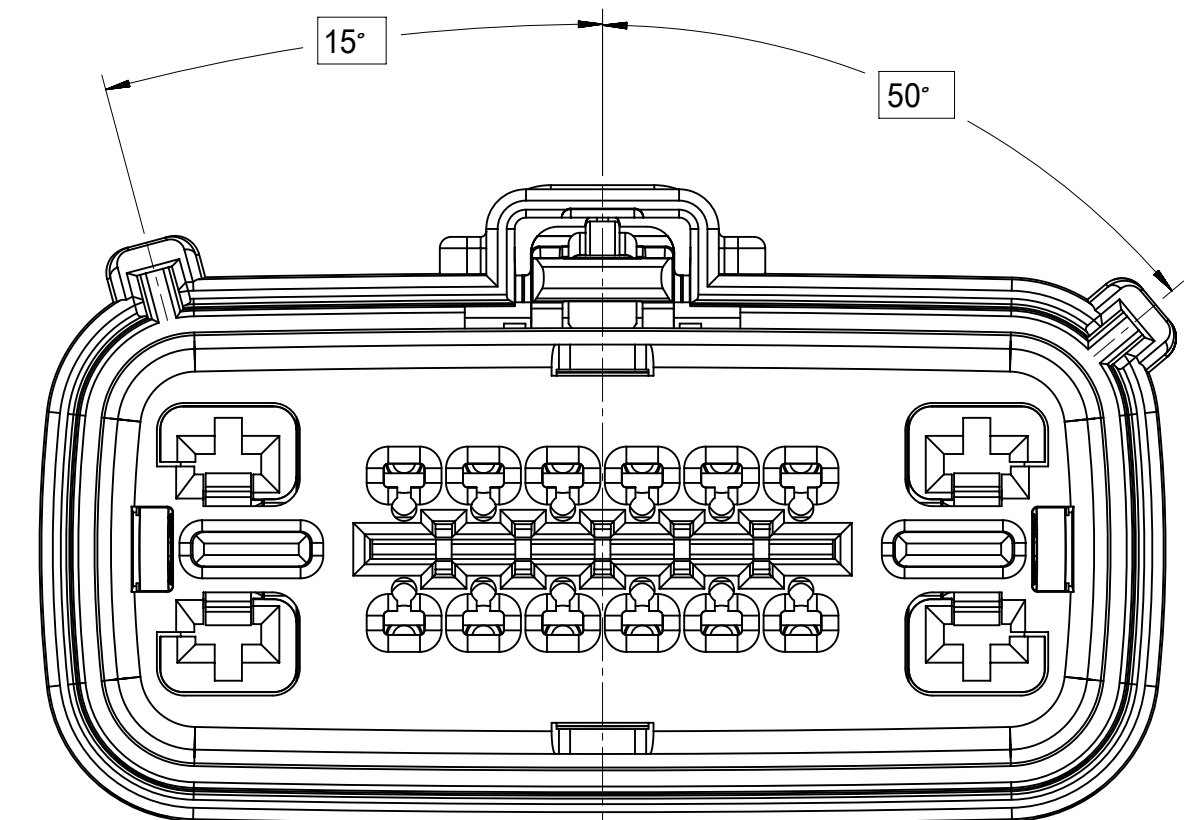

SHEET DESCRIPTION

CONFIGURATIONS

STANDARD (STD) - ALL OPEN 2.8mm CAVITIES

STANDARD (STD) - ALL OPEN 2.8mm CAVITIES WITH CLIPSLOT

SHORTING (SHRT) BAR - ALL OPEN 2.8mm CAVITIES

SHORTING (SHRT) BAR - ALL OPEN 2.8mm CAVITIES WITH CLIPSLOT

SHEET DESCRIPTION

KEY CONFIGURATIONS

KEY A

KEY E

KEY B

KEY F

KEY C

KEY G