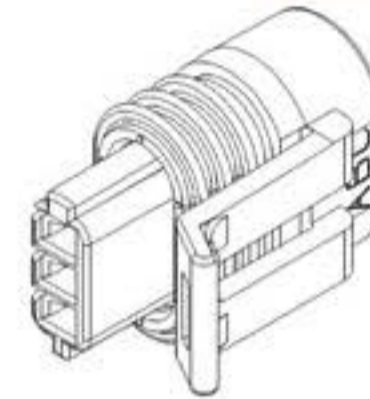

Cavities ▾

Gender ▾

Sealed ▾

Terminal(s) blade size [mm] ▾

Product Segment ▾

Application ▾

[Clear](#)[Search →](#)

3 Way Gray Metri-Pack 150.2 Sealed Female Connector Assembly

Part #12162280

[Question about this product?](#)[Attributes](#)[Documents \(7\)](#)[Related Products \(15\)](#)

Part # :	12162280
Description :	3 Way Gray Metri-Pack 150.2 Sealed Female Connector Assembly
Product Type :	Connector
Status :	✓ Active
Family :	Metri-Pack
Series :	1.5
Cavities :	3
Terminal(s) blade size [mm] :	1.5
Sealed :	Sealed
Gender :	Female
Temperature range [°C] :	-40 to 125
Material :	Various (Assembly)
Weight [g] :	3.82