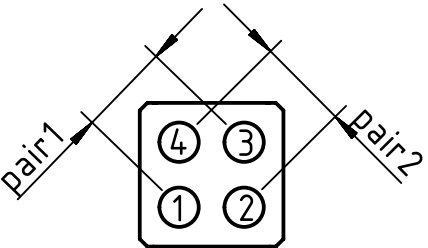

arrangement without cover

pin	10BASE-T 100BASE-TX	color
1	Tx+	white/orange
2	Rx+	white/green
3	Tx-	orange
4	Rx-	green

kind of delivery: piece parts

	All rights reserved Department EL PD - DE	All Dimensions in mm Original Size DIN A4			Scale 2:1	Free size tol.	Ref.	
		HARTING Electric GmbH & Co. KG D-32339 Espelkamp	Created by SPRENB	Inspected by BERGHORN	Standardisation RUETERA	Date 2018-06-18	State Final Release	Sub.
Title Han Megabit insert male							Doc-Key / ECM-Nr. 100217284/UGD/002/H 500000135212	
Type TB					Number 09 14 008 3016		Rev. H	Page 1/1