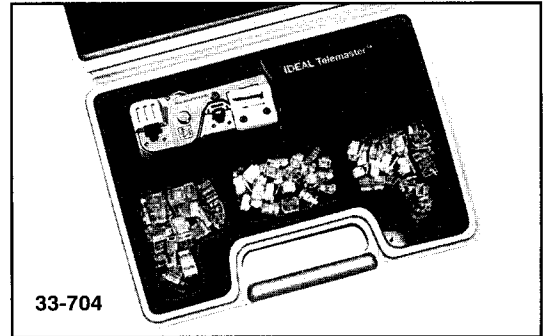

PAIRED CONDUCTOR TERMINATION PRODUCTS

Tool and Connector Kits

Tool and Connector Kits

RJ-45/11 Two, Four, Six and Eight-Position Combination TelCom Termination Kit

Kit Includes	Cat. No.
One RJ-45/11 Combination TelCom Crimp Tool model 30-496 for keyed or non-keyed RJ-45 plugs with built-in cut and strip blades, 15 each of four and six-position RJ-11 modular plugs and 15 each eight-position RJ-45 modular plugs in a blow molded case with foam cut-out interior.	33-704

33-704

IDEAL Premier T-Master™ Twisted Pair Kit

Kit Includes	Cat. No.
Our comprehensive Twisted Pair Kit is designed to help your LAN customers terminate any non-coax LAN system using twisted pair cable. Includes one IDEAL PremierMaster™ TelCom Crimp Frame model 27-701, one RJ-45 keyed and non-keyed die set model 27-715, one RJ-11 die set model 27-716, one RJ-11 DEC MMJ die set model 27-718, one AMP RJ-45 die set model 27-717, one IDEAL Cyclops® twisted pair cable stripper model 45-514, one round cable cutter model 35-051 and 50 each RJ-11 DEC MMJ round modular plugs, RJ-45 round modular plugs, RJ-11 six-position round modular plugs and RJ-11 four-position round modular plugs in a blow molded case with foam cut-out interior.	33-650

33-650

IDEAL Crimpmaster™ Twisted Pair Kit

Kit Includes	Cat. No.
This kit is the same set-up as model 33-650, but includes one IDEAL Crimpmaster™ TelCom Crimp Frame model 30-507★, one RJ-45 die set, one RJ-11 die set, one RJ-11 DEC MMJ die set and one AMP RJ-45 die set in place of the TelCom Frame and die sets.	33-651