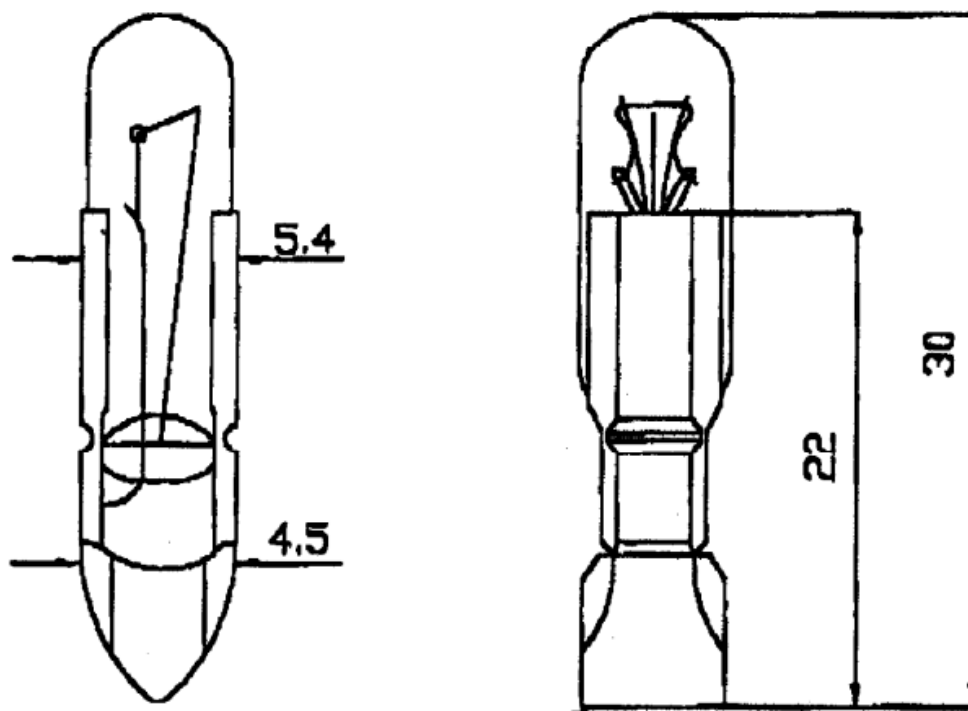

### Telephone Slide Filament Indicator Lamp, Clear, 60V, 20mA, 5000h

RS Stock number [564-497](#)

Drawing (mm):

## Specifications:

Voltage:	60V
Amperage:	20mA $\pm$ 10%
Filament Type:	CC-2F
	Vacuum Type
Life Hours:	5000Hrs