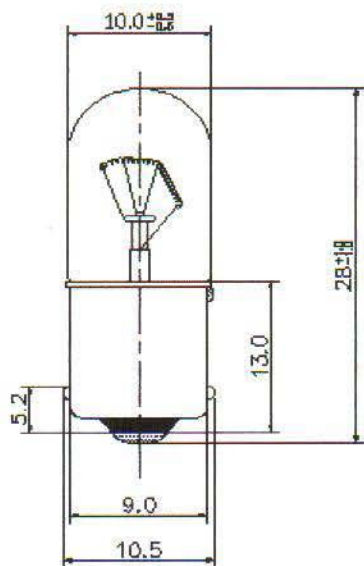

Datasheet

RS Pro BA9s Filament Indicator Lamp, Clear, 60 V, 33 mA, 3000h

RS Stock No: **104-626**

Product Details

RS Pro BA9s filament indicator lamp comes with clear lens. It has a voltage rating of 60 V and current rating of 33 mA. The lamp has 3000 h life. This tubular MCC lamp is suitable for applications in the automotive and gambling machine industries.

Features and Benefits

- Voltage rating of 60 V
- Current rating of 33 mA
- 3000 hours lifetime

ENGLISH

Specifications:

Current Rating	33 mA
Diameter	10.5 mm
Lamp Base	BA9s
Lamp Size	T3 1/4
Length	29 mm
Lens Colour	Clear
Life Hours	3000 h
Luminosity	5 lm
Voltage Rating	60 V

RS Stock No.	104626
--------------	--------

DRAWING - I

Unit : mm

1. Structure	Bulb Type	T3 1/4 Clear
	Bulb Diameter	Ø10.5Max.
	Length	29.0Max
	Base Type	Ba9s.
2. Design Characteristics	Voltage	60V
	Wattage	2W±10%
	Filament Type	Vacuum type
	Luminous Flux	5Lm±20%
	Life Hours	3,000Hrs