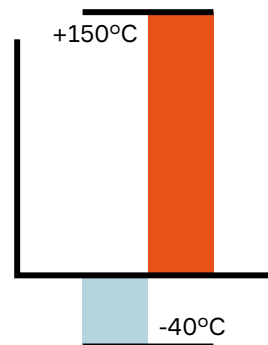

TEMPERATURE

VIBRATION

ENVIRONMENTAL PROTECTION

About Aptiv

Aptiv is a global technology company that develops safer, greener and more connected solutions enabling the future of mobility. Headquartered in Dublin, Aptiv has approximately 150,000 employees and operates 14 technical centers, as well as manufacturing sites and customer support centers in 45 countries.

Visit aptiv.com