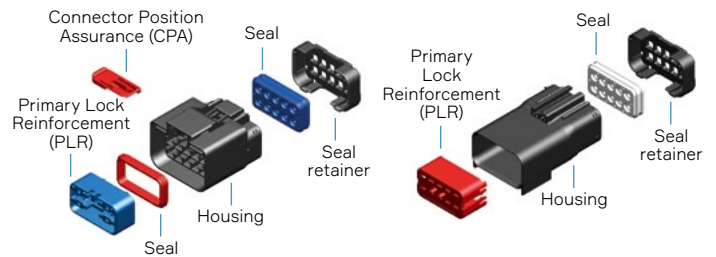

Please, contact an Aptiv representative for the full part number list.

DIMENSION MEASUREMENT SAMPLE

APEX® 2.8 Sealed 10W Female

APEX® 2.8 Sealed 10W Female

APEX® 2.8 Sealed 10W Male

EXPLODED VIEW

APEX® 2.8 Sealed 10W Female

APEX® 2.8 Sealed 10W Male

COMPATIBLE WITH

APEX® 2.8 Series Terminals

Part numbers, specifications, dimensions and performance data in this document are for general references only and are subject to change without notice. To verify product information, please contact an Aptiv representative.