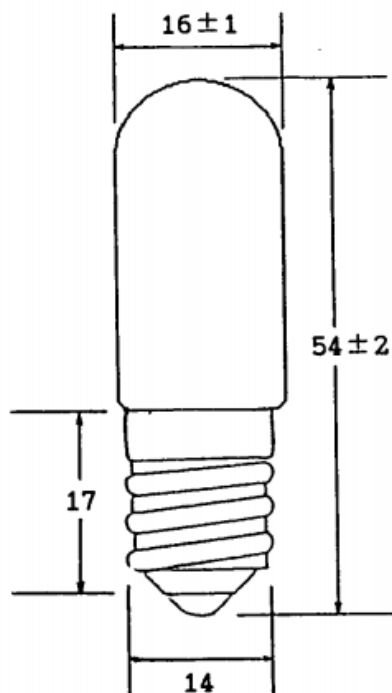

Datasheet

SES/E14 Filament Indicator Lamp, Clear, 220/260V, 38mA, 3000h

RS Stock number [360-7424](#)

Drawing (mm):

Specifications:

Bulb Diameter:	16 ± 1 mm
Length:	54 ± 2 mm
Base Type:	E14/20
Voltage:	220/260V
Wattage:	6/10W
Filament Type:	CC-7A
	Vacuum Type
MSCP:	$2.8 \text{ CP} \pm 20\%$
Life Hours:	3000Hrs