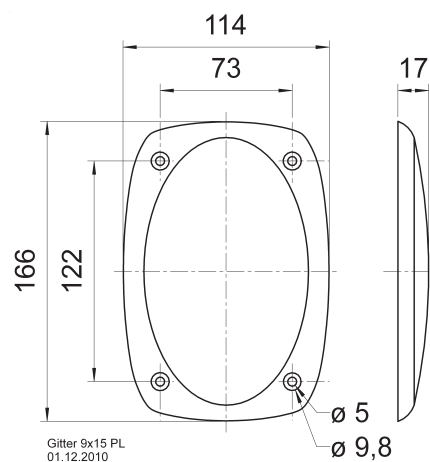

Gitter / Grille 9 x 15 PL Art. No. 4745

Schutzgitter aus schwarzem Kunststoff.
Auf Anfrage auch in anderen Farben lackiert erhältlich.

Protective grille made of black plastics.
Can be supplied painted in other colours on request.

Passend für/Suitable for: FR 9.15, DX 4 x 6 , FR 4x6 X