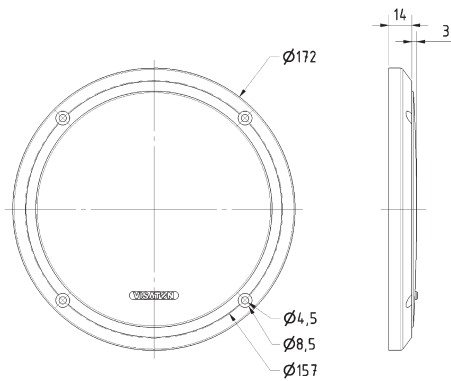

Art. No. 4644 **Gitter / Grille 16 RS**

Gitter 16 RS
03.08.2009

Schutzgitter aus schwarz lackiertem Metall. Zierring aus schwarzem Kunststoff.
Auf Anfrage auch in anderen Farben lackiert erhältlich.

Protective grille made of black painted metal. Decoration ring made of black plastics.
Can be supplied painted in other colours on request.

Passend für/Suitable for: FX 16