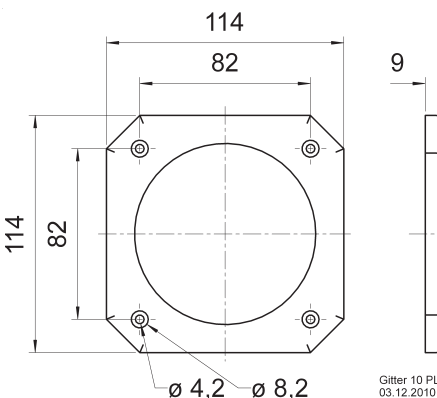

Schutzgitter aus schwarzem Kunststoff.
Auf Anfrage auch in anderen Farben lackiert erhältlich.

Protective grille made of black plastics.
Can be supplied painted in other colours on request.

Passend für/Suitable for: FR 10, FR 10 HM, FR 10 HMP, FR 10 F, R 10 S, R 10 SC, FX 10