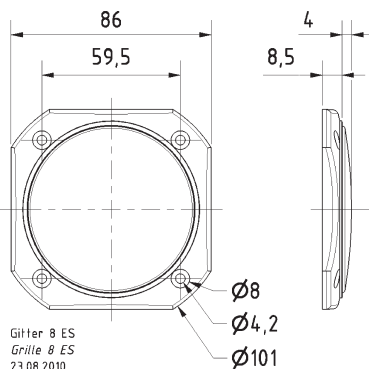

Gitter 8 ES
Grille 8 ES
23.08.2010

Schutzgitter aus schwarz lackiertem Metall. Zierring aus schwarzem Kunststoff.

Auf Anfrage auch in anderen Farben lackiert erhältlich.

- Kunststoff: PC (UL 94: V-2)

Protective grille Protective grille made of black painted metal. Decoration ring made of black plastics.

Can be supplied painted in other colours on request.

- Plastics: PC (UL 94: V-2)