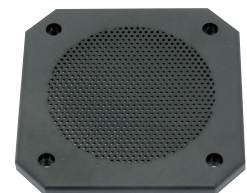

Schutzgitter aus schwarzem Kunststoff.
Auf Anfrage auch in anderen Farben lackiert erhältlich.

Protective grille made of black plastics.
Can be supplied painted in other colours on request.

Passend für/Suitable for: FR 10, FR 10 HM, FR 10 HMP, FR 10 F, R 10 S, R 10 SC, FX 10