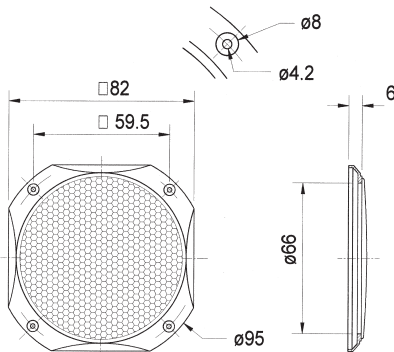

Schutzgitter aus schwarz lackiertem Metall. Zierring aus schwarzem Kunststoff.

Auf Anfrage auch in anderen Farben lackiert erhältlich.

- Kunststoff: PC (UL 94: V-2)

Protective grille made of black painted metal. Decoration ring made of black plastics.

Can be supplied painted in other colours on request.

- Plastics: PC (UL 94: V-2)