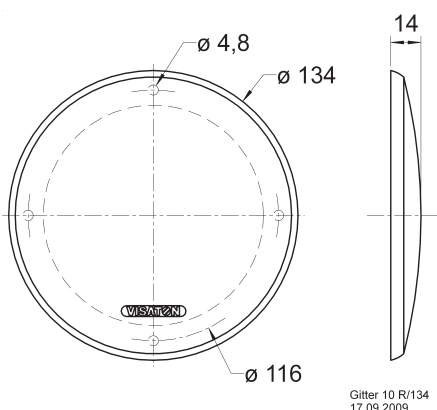

Art. No. 4770 – schwarz/chrom / black/chrome Gitter / Grille 10 R/134

Schutzgitter aus schwarz lackiertem Metall. Zierring aus in Chromoptik (hochglanz) lackiertem Kunststoff.

Protective grille made of black painted metal. Decoration ring made of plastics with chrome surface (high glossy).

Passend für/Suitable for: FR 10, R 10 S, R 10 SC, FX 10, PX 10