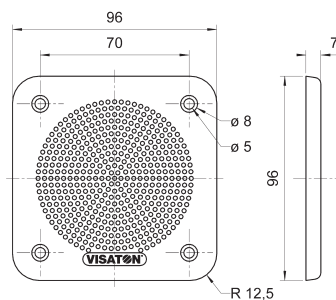

Art. No. 4639 **Gitter / Grille FR 87**

Gitter FR 87
20.02.03

Schutzgitter aus schwarzem Kunststoff.

Auf Anfrage auch in anderen Farben lackiert erhältlich.

Protective grille made of black plastics.

Can be supplied painted in other colours on request.

Passend für/Suitable for: FR 87, SL 87 WPM