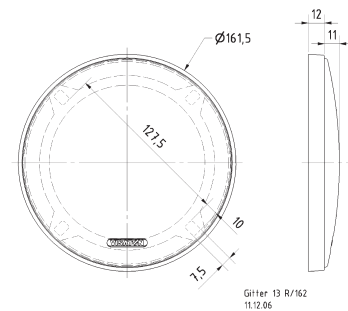

Gitter / Grille FR 12   **Art. No. 2062**

Schutzgitter aus schwarz lackiertem Metall. Zierring aus schwarzem Kunststoff.
Auf Anfrage auch in anderen Farben lackiert erhältlich.

Protective grille made of black painted metal. Decoration ring made of black plastics.
Can be supplied painted in other colours on request.

Passend für/Suitable for: FR 12

Gitter / Grille 13 RS   **Art. No. 4643**

Schutzgitter aus schwarz lackiertem Metall. Zierring aus schwarzem Kunststoff.
Auf Anfrage auch in anderen Farben lackiert erhältlich.

Protective grille made of black painted metal. Decoration ring made of black plastics.
Can be supplied painted in other colours on request.

Passend für/Suitable for: FR 13, PX 13, FX 13

Gitter / Grille 13 R/162   **Art. No. 4667**

Schutzgitter aus schwarz lackiertem Metall. Zierring aus schwarzem Kunststoff.
Auf Anfrage auch in anderen Farben lackiert erhältlich.

Protective grille made of black painted metal. Decoration ring made of black plastics.
Can be supplied painted in other colours on request.

Passend für/Suitable for: FR 13, PX 13, FX 13