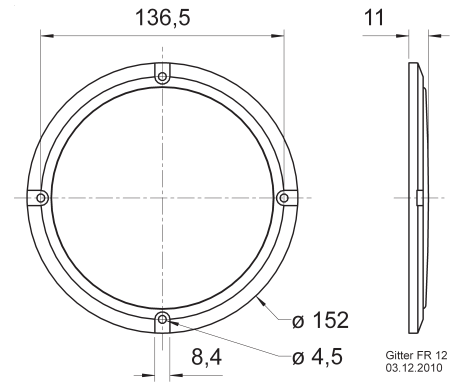

Gitter / Grille FR 12   **Art. No. 2062**

Schutzgitter aus schwarz lackiertem Metall. Zierring aus schwarzem Kunststoff.
Auf Anfrage auch in anderen Farben lackiert erhältlich.

Protective grille made of black painted metal. Decoration ring made of black plastics.
Can be supplied painted in other colours on request.

Passend für/Suitable for: FR 12

Gitter / Grille 13 RS   **Art. No. 4643**

Schutzgitter aus schwarz lackiertem Metall. Zierring aus schwarzem Kunststoff.
Auf Anfrage auch in anderen Farben lackiert erhältlich.

Protective grille made of black painted metal. Decoration ring made of black plastics.
Can be supplied painted in other colours on request.

Passend für/Suitable for: FR 13, PX 13, FX 13

Gitter / Grille 13 R/162   **Art. No. 4667**

Schutzgitter aus schwarz lackiertem Metall. Zierring aus schwarzem Kunststoff.
Auf Anfrage auch in anderen Farben lackiert erhältlich.

Protective grille made of black painted metal. Decoration ring made of black plastics.
Can be supplied painted in other colours on request.

Passend für/Suitable for: FR 13, PX 13, FX 13