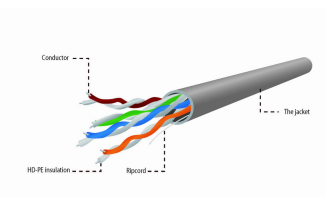

CAT5e UTP LAN cable (CCA), solid, 1000 ft

UPC-5004E-SOL

Features

- UTP unshielded LAN cable with solid wires
- CCA conductors
- Category 5E

Specifications

Unshielded twisted pair (UTP) LAN cable
Category 5E
Conductor material: AWG24 solid CCA
Length: 1000 ft (305 m)
Package: Reelex box

Packaging

Q'ty in crtn, pcs	2
Crtn volume, CUM	0.059
Crtn weight, kgs	14
Individual package size LxWxH:	350x350x210 mm
Carton size LxWxH:	430x365x375 mm
Country of origin	CN
Barcode	8716309050630
Customs code	8544492000