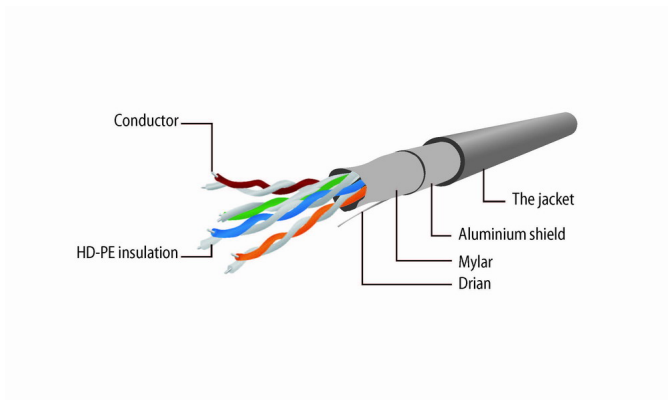

FTP Cat5e Patch cord, grey, 10 m

PP22-10M

Features

- Foil shielded twisted pair patch cord

Specifications

Patch cord Enhanced category 5 FTP (shielded)
Length: according to the item
Structure: AWG 26 (7 x 0.15 mm wire), CCA
HDPE insulation of the wire: 0.85 mm
With LDPE filler: not used
With polyester tape
With aluminum foil
Drain hose: 7 x 0.12 mm CCA
PVC outer insulation: 5.0 mm
Color: according to the item
Operation up to 100 MHz

Packaging

Q'ty in crtn, pcs	40
Crtn volume, CUM	0.04
Crtn weight, kgs	9.8
Individual package size LxWxH:	140x135x50 mm
Carton size LxWxH:	395x395x255 mm
Country of origin	CN
Barcode	8716309045308
Customs code	8544421000