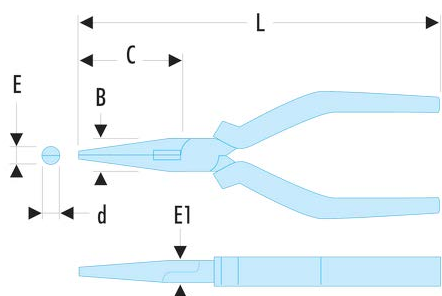

### Description :

- Tool equipped with a FACOM SLS attachment solution, preventing any risk of accidental falls.
- The crimped "rotating" cable solution, selected and tested by FACOM, maintains user ergonomics.
- Narrow, finely serrated tips with a pipe-grip.
- Side cutter for copper and hard steel wire (max. 160 kg/mm<sup>2</sup>).
- Ergonomic grips resistant to chemical agents.
- Removable return spring.
- Finish: chromed.

<b>B [mm]:</b>	18
----------------	----

<b>C [mm]:</b>	69
----------------	----

<b>d [mm]:</b>	2,9
----------------	-----

<b>E [mm]:</b>	3,6
----------------	-----

<b>E1 [mm]:</b>	9
-----------------	---

<b>L [mm]:</b>	200
----------------	-----