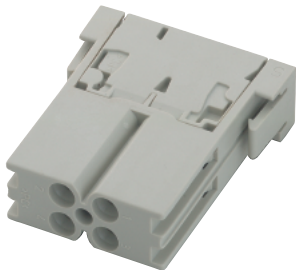

# EPIC® Rectangular Connectors

MC Series Plugs & Receptacles

## DUMMY MODULES: 0 CONTACTS

Plug

Receptacle

Plug	Receptacle
10399400	10399500

## CAGE CLAMP MODULES: 4 CONTACTS

Plug

Plug

Receptacle

**Rated Voltage:**  
400V

**Rated Current:**  
14A

Plug	Receptacle
10399600	10399700

**Wire Gauge**