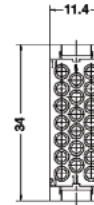

## DUMMY MODULES: 0 CONTACTS

Plug

Receptacle

Plug	Receptacle
10399400	10399500

## CAGE CLAMP MODULES: 4 CONTACTS

Plug

Plug

Receptacle

**Rated Voltage:**  
400V

**Rated Current:**  
14A

Plug	Receptacle
10399600	10399700

**Wire Gauge**

Single Wire: 4.0 mm<sup>2</sup>  
Fine Wire: 2.5 mm<sup>2</sup>