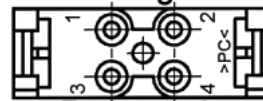

## CAGE CLAMP MODULES: 4 CONTACTS

Plug

Plug

Receptacle

**Rated Voltage:**  
400V

**Rated Current:**  
14A

Plug	Receptacle
10399600	10399700

**Wire Gauge**