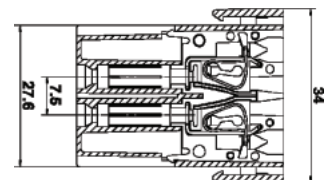

## CAGE CLAMP MODULES: 4 CONTACTS

Plug

Plug

Receptacle

**Rated Voltage:**  
400V

**Rated Current:**  
14A

Plug	Receptacle
10399600	10399700

**Wire Gauge**

Single Wire: 4.0 mm<sup>2</sup>  
Fine Wire: 2.5 mm<sup>2</sup>