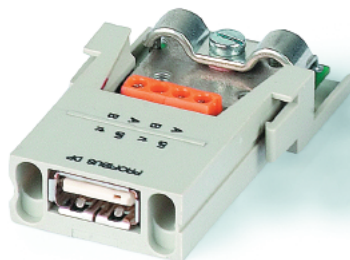

## CAGE CLAMP MODULES: 4 CONTACTS

Plug

Plug

Receptacle

**Rated Voltage:**  
400V

**Rated Current:**  
14A

Plug	Receptacle
10399600	10399700

**Wire Gauge**

## PROFIBUS DP MODULES: 2 CONTACTS & SHIELD

**Rated Voltage:**  
30V

**Rated Current:**  
1A

Plug

Receptacle

Mount in High Profile Housings only.

Plug	Receptacle
10390400	10390500