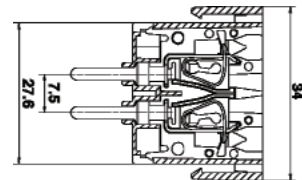

## DUMMY MODULES: 0 CONTACTS

Plug

Receptacle

Plug	Receptacle
10399400	10399500

## CAGE CLAMP MODULES: 4 CONTACTS

Plug

Plug

Receptacle

**Rated Voltage:**  
400V

**Rated Current:**  
14A

Plug	Receptacle
10399600	10399700

**Wire Gauge**

Single Wire: 4.0 mm<sup>2</sup>  
Fine Wire: 2.5 mm<sup>2</sup>