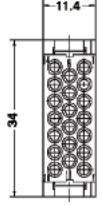

## DUMMY MODULES: 0 CONTACTS

Plug

Receptacle

Plug	Receptacle
10399400	10399500

## CAGE CLAMP MODULES: 4 CONTACTS

Plug

Plug

Receptacle

**Rated Voltage:**  
400V

**Rated Current:**  
14A

Plug	Receptacle
10399600	10399700

**Wire Gauge**

Single Wire: 4.0 mm<sup>2</sup>  
Fine Wire: 2.5 mm<sup>2</sup>