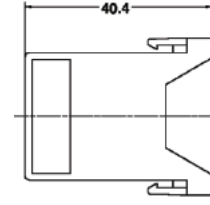

Receptacle

Plug	Receptacle
10399400	10399500