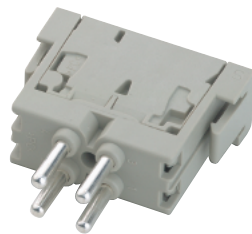

# EPIC® Rectangular Connectors

MC Series Plugs & Receptacles

## DUMMY MODULES: 0 CONTACTS

Plug

Receptacle

Plug	Receptacle
10399400	10399500

## CAGE CLAMP MODULES: 4 CONTACTS

Plug

Plug

Receptacle

**Rated Voltage:**  
400V

**Rated Current:**  
14A

Plug	Receptacle
10399600	10399700

**Wire Gauge**

## PROFIBUS DP MODULES: 2 CONTACTS & SHIELD

**Rated Voltage:**  
30V

**Rated Current:**  
1A

Plug

Receptacle

Mount in High Profile Housings only.

Plug	Receptacle
10390400	10390500