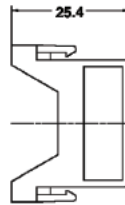

Plug

Plug	Receptacle
10399400	10399500