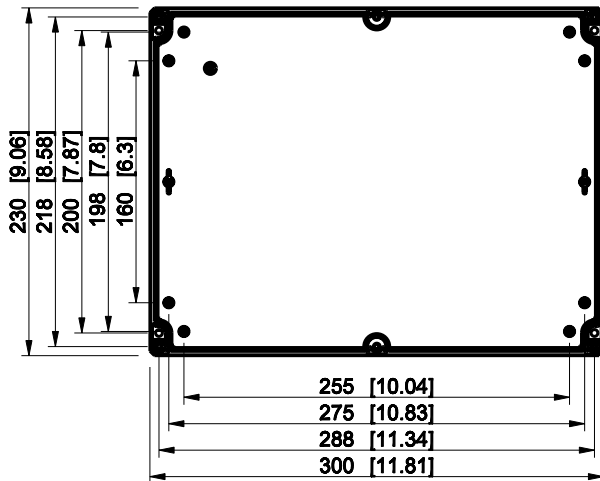

ID	Description	Date	By	Appr.
A				

Dimensions in mm [inches]

Material: ABS	Color: RAL 7035
---------------	-----------------

Supplier:	Tool No:	Weight [kg]: 0.93	Volume:
-----------	----------	-------------------	---------

DABP233009G

Scale	Date	18.12.08
1:5	By	PKos
-	Checked	
-	Ctrl	

Replaces:	
Replaced:	
Drw No:	A
Ref:	-
Code:	DABP233009G
Sheet No:	

model DABP233009G PART
 drawing CUBO_D_DRAWING