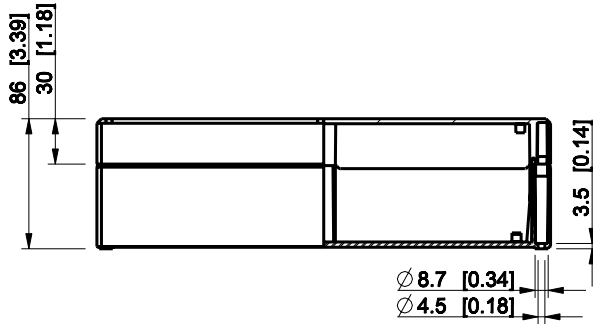

ID	Description	Date	By	Appr.
A				

Dimensions in mm [inches]

Material: ABS	Color: RAL 7035
---------------	-----------------

Supplier:	Tool No:	Weight [kg]: 0.93	Volume:
-----------	----------	-------------------	---------

DABP233009G

Scale	Date	18.12.08
1:5	By	PKos
-	Checked	
-	Ctrl	

Replaces:	
Replaced:	
Drw No:	A
Ref:	-
Code:	DABP233009G
Sheet No:	

model DABP233009G PART
 drawing CUBO_D_DRAWING