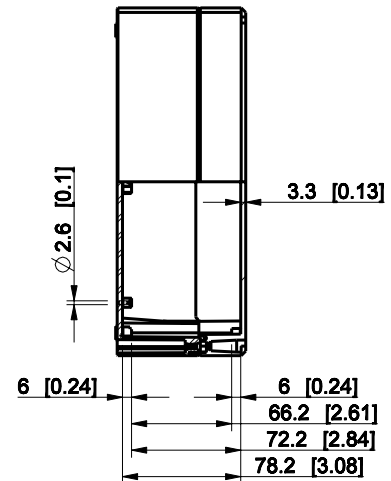

ID	Description	Date	By	Appr.
A				

Dimensions in mm [inches]

Material: ABS	Color: RAL 7035
---------------	-----------------

Supplier:	Tool No:	Weight [kg]: 0.93	Volume:
-----------	----------	-------------------	---------

DABP233009G

Scale	Date	18.12.08
1:5	By	PKos
-	Checked	
-	Ctrl	

Replaces:	
Replaced:	
Drw No:	A
Ref:	-
Code:	DABP233009G
Sheet No:	

model DABP233009G PART
 drawing CUBO_D_DRAWING