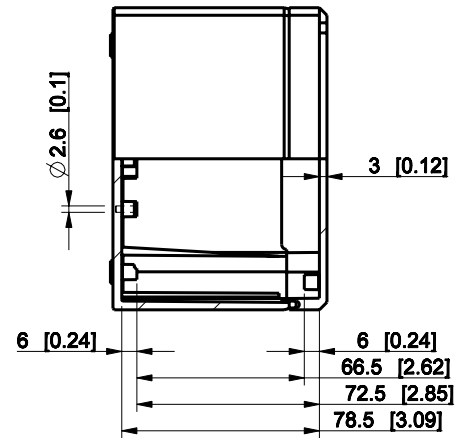

ID	Description	Date	By	Appr.
A				

Dimensions in mm [inches]

Material: ABS	Color: RAL 7035
---------------	-----------------

Supplier:	Tool No:	Weight [kg]: 0.39	Volume:
-----------	----------	-------------------	---------

DABP122009G

Scale	Date	18.12.08
1:3	By	PKos
-	Checked	
-	Ctrl	

Replaces:	
Replaced:	
Drw No:	A
Ref:	-
Code:	DABP122009G
Sheet No:	

model DABP122009G PART
 drawing CUBO_D DRAWING