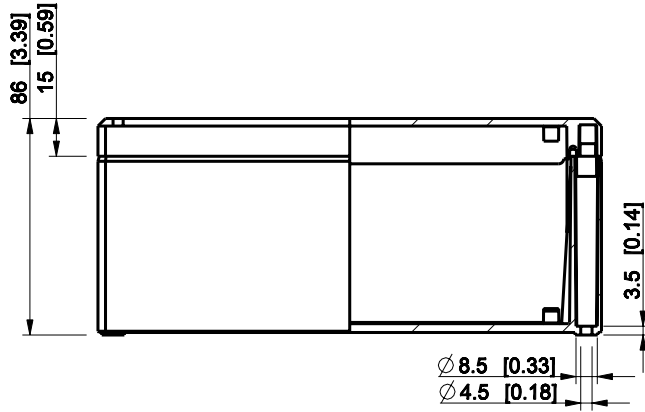

ID	Description	Date	By	Appr.
A				

Dimensions in mm [inches]

Material: ABS	Color: RAL 7035
---------------	-----------------

Supplier:	Tool No:	Weight [kg]: 0.39	Volume:
-----------	----------	-------------------	---------

DABP122009G

Scale	Date	18.12.08
1:3	By	PKos
-	Checked	
-	Ctrl	

Replaces:	
Replaced:	
Drw No:	A
Ref:	-
Code:	DABP122009G
Sheet No:	

model DABP122009G PART
 drawing CUBO_D DRAWING