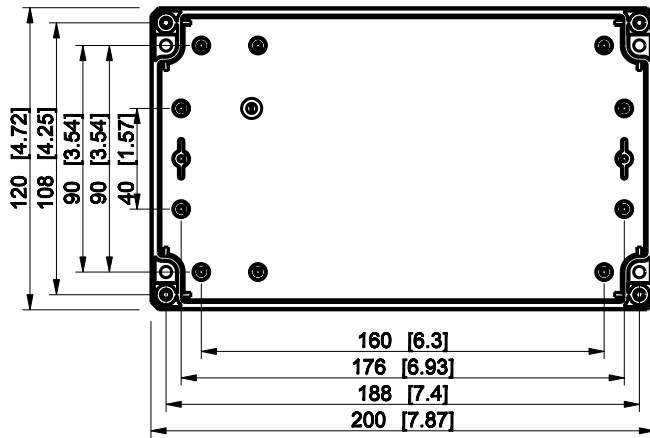

ID	Description	Date	By	Appr.
A				

Dimensions in mm [inches]

Material: ABS	Color: RAL 7035
---------------	-----------------

Supplier:	Tool No:	Weight [kg]: 0.39	Volume:
-----------	----------	-------------------	---------

DABP122009G

Scale	Date	18.12.08
1:3	By	PKos
-	Checked	
-	Ctrl	

Replaces:	
Replaced:	
Drw No:	A
Ref:	-
Code:	DABP122009G
Sheet No:	

model DABP122009G PART
 drawing CUBO_D DRAWING