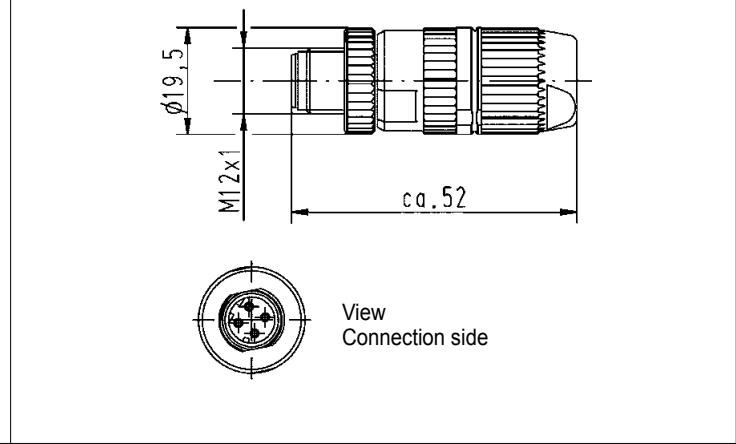

Identification Part number Drawing Dimensions in mm

HARAX® M12
Connector D-coding,
4-pole, male

straight style

21 03 281 1405

HARAX® M12
Connector D-coding,
4-pole, female

straight style

21 03 281 2405

4 wire

M12 Crimp Slim design, shielded

Male
4 poles, D-coding
Cable: 4.4 - 8.8 mm
outer diameter

21 03 881 1405

M12 Crimp, shielded

Female
4 poles, D-coding

21 03 882 2405