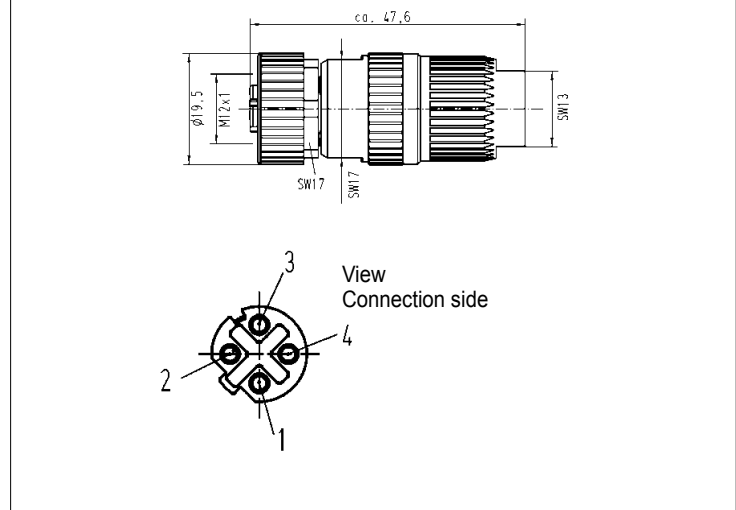

Identification Part number Drawing Dimensions in mm

HARAX® M12
Connector D-coding,
4-pole, male

straight style

21 03 281 1405

HARAX® M12
Connector D-coding,
4-pole, female

straight style

21 03 281 2405

4 wire

M12 Crimp Slim design, shielded

Male
4 poles, D-coding
Cable: 4.4 - 8.8 mm
outer diameter

21 03 881 1405

M12 Crimp, shielded

Female
4 poles, D-coding

21 03 882 2405