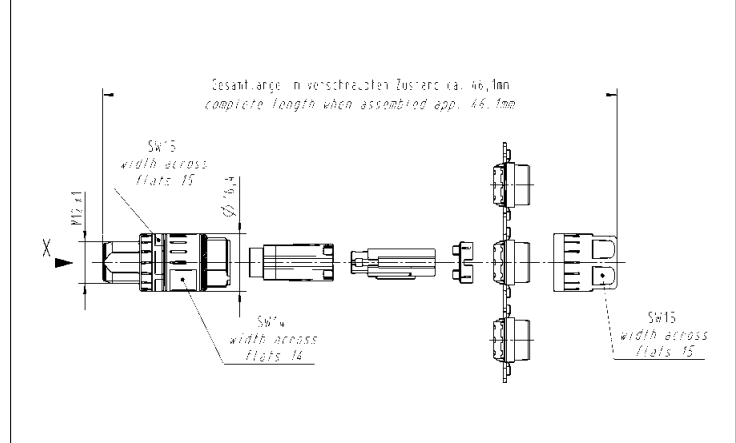

Identification Part number Drawing Dimensions in mm

HARAX® M12
Connector D-coding,
4-pole, male

straight style

21 03 281 1405

HARAX® M12
Connector D-coding,
4-pole, female

straight style

21 03 281 2405

4 wire

M12 Crimp Slim design, shielded

Male
4 poles, D-coding
Cable: 4.4 - 8.8 mm
outer diameter

21 03 881 1405

M12 Crimp, shielded

Female
4 poles, D-coding

21 03 882 2405