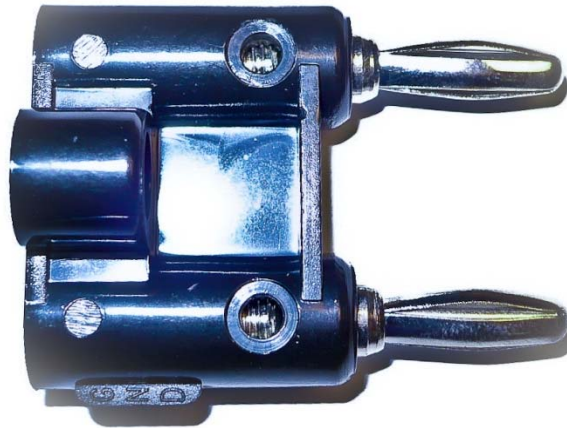

BU-PMDP-*
(SOLDERLESS, STACKABLE DOUBLE BANANA PLUG WITH CABLE GUIDE)

- The BU-PMDP is a double 4mm banana plug with industry standard .75" spacing. Wires can be attached by the axial setscrews and there is small compartment between the banana plugs which can hold small components.
- Material: Nickel plated beryllium copper with polypropylene insulation.
- Ratings: 15 Amps, Hands Free testing to 5000VRMS.
- Color: The "*" in the model number indicates color.
Available colors are: -0 Black, -2 Red, -9 White
- RoHS Compliant