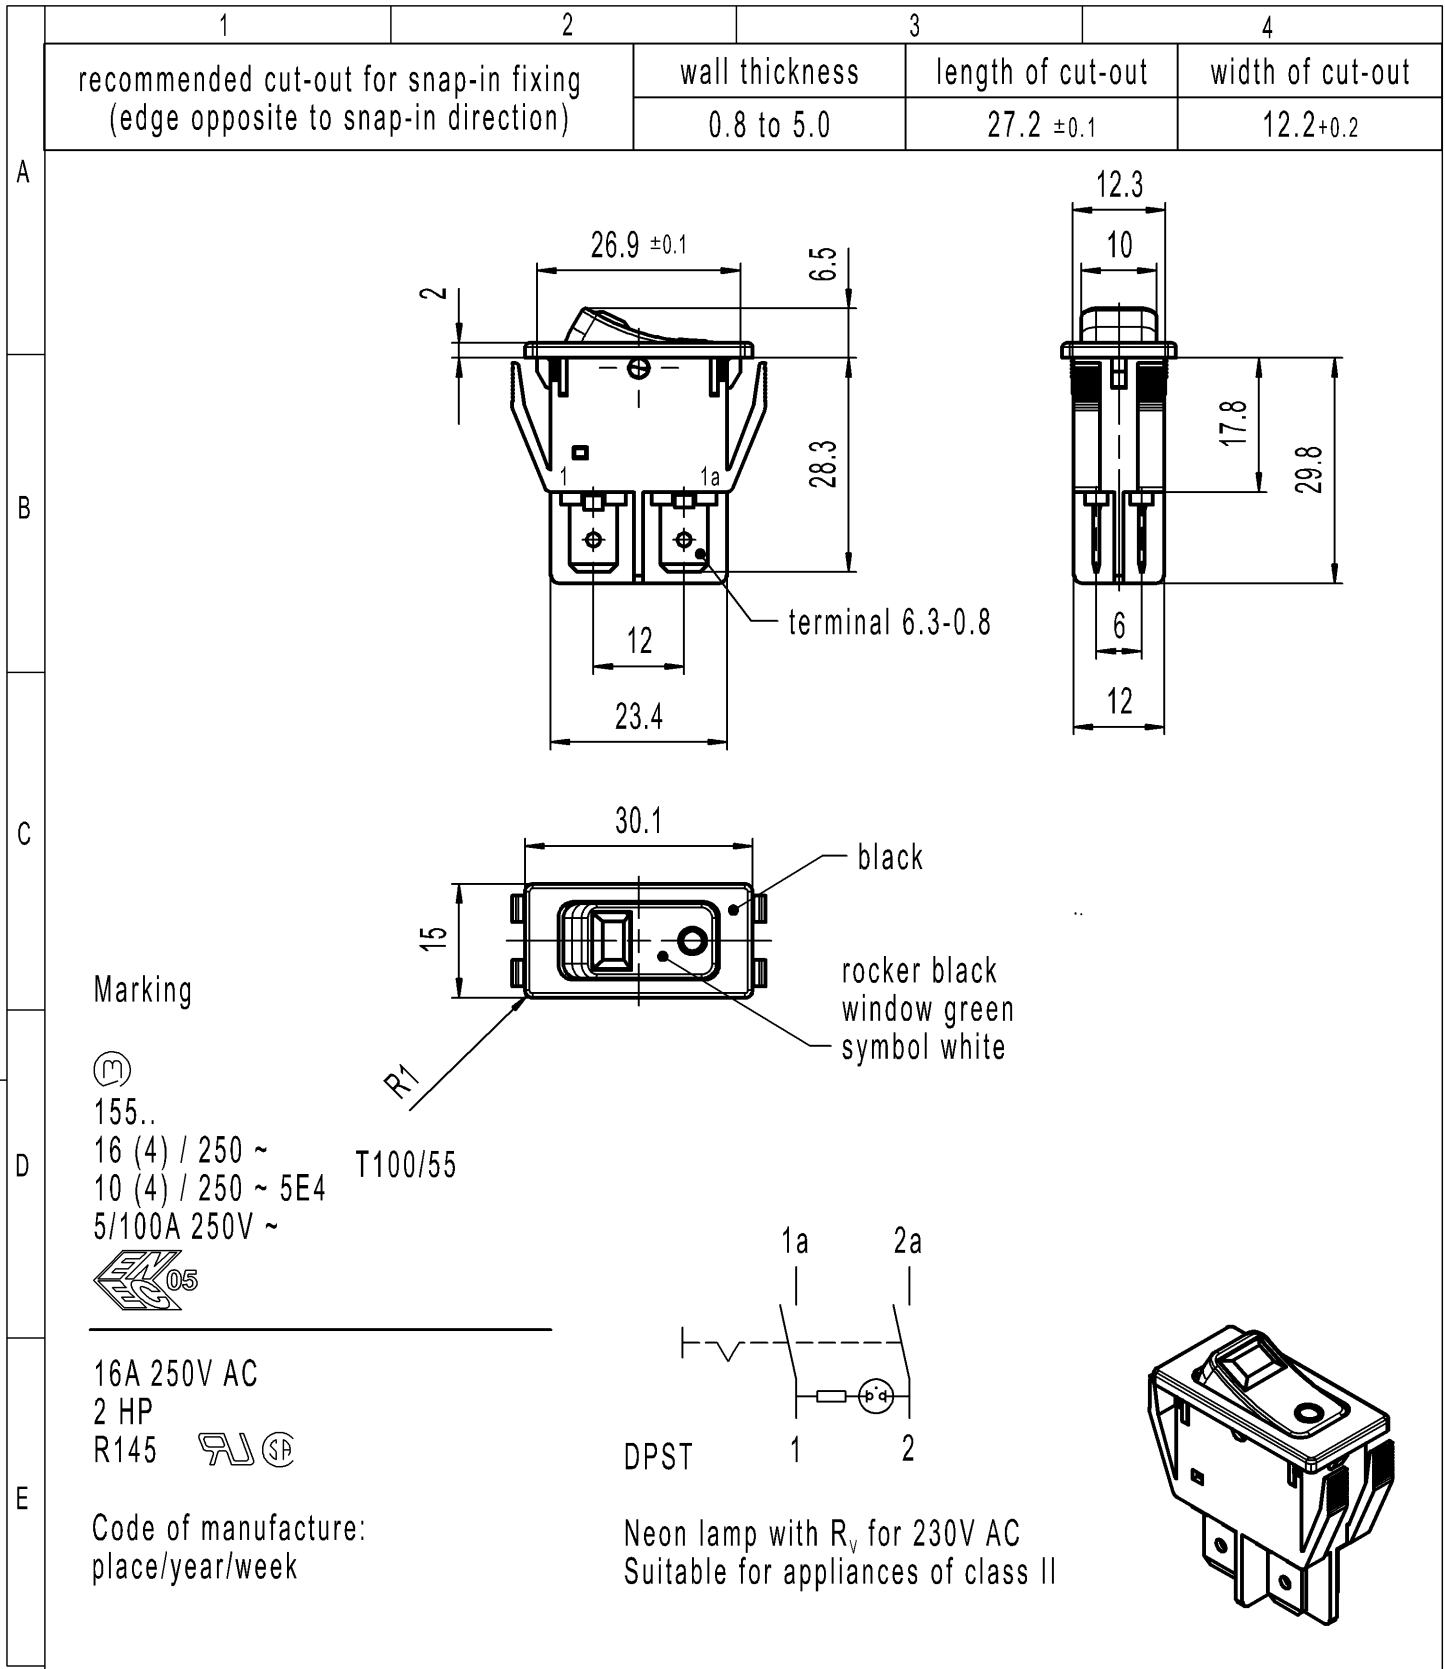

-		-		-		1555.3108-XX			
Figure		Type		Customer No.		Art.No.-PI			
Shape and location	Angle ± 2°	Length		Radii		Sheet 01	Ident. K	Document number 15553108	Index e
	Edge tolerance	>0-6 ± 0.2	>6-15 ± 0.4	>15-30 ± 0.4	>30-70 ± 0.6				
⊙ ≡		>70-120 ±	>120-200 ±	±	±	A4	Projection	Scale 1:1	Appliance Switch
e	134536	2020-12-01		MATHPATIR		All dimensions are in millimetres			
d	69572	2010-10-13		HHE		System NX V11.0			
b	23635	1995-11-08		RS		Replacement of			
a	21323	1992-04-22		MUT		Zg.gl.Nr.v.24.04.1989			
Index	MEC-No.	Date (YYYY-MM-DD)		Edited by		MARQUARDT			