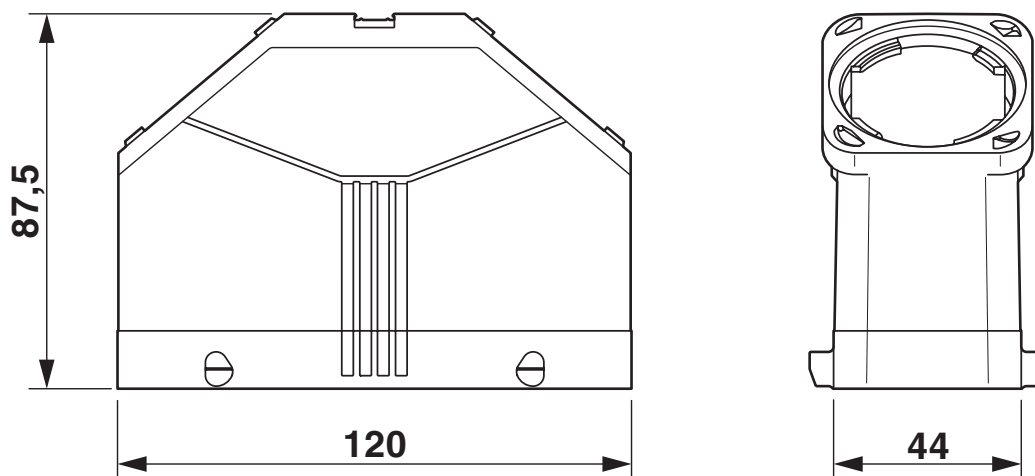

### Dimensions

Dimensional drawing	
Width	44 mm
Height	87.5 mm
Length	120 mm

## Drawings

Dimensional drawing

Dimensional drawing

1411497

<https://www.phoenixcontact.com/us/products/1411497>